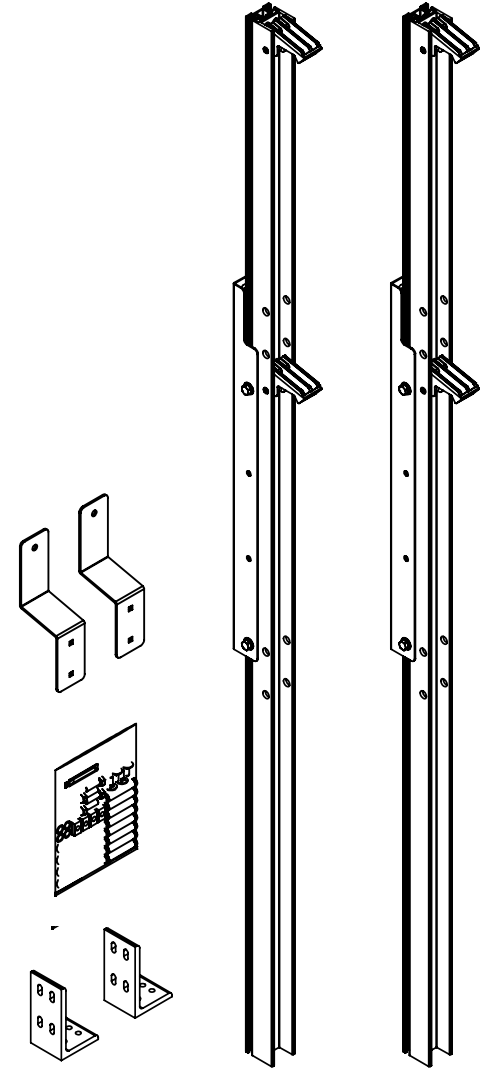

PRIME DESIGN™

A Safe Fleet Brand

FPU-3272

FoldPro Shelving

Fixed Shelf Height Upright Pair

Approximate dimensions as shown:

Height.....73"

Compatible Shelf Depth.....18"

*Note: See Assembly Manual for details on height modifications and cutting.

Assembly Manual also available:

FPU-3272

USOV-FPU-3272-US01 Rev-A 1223

Packaged