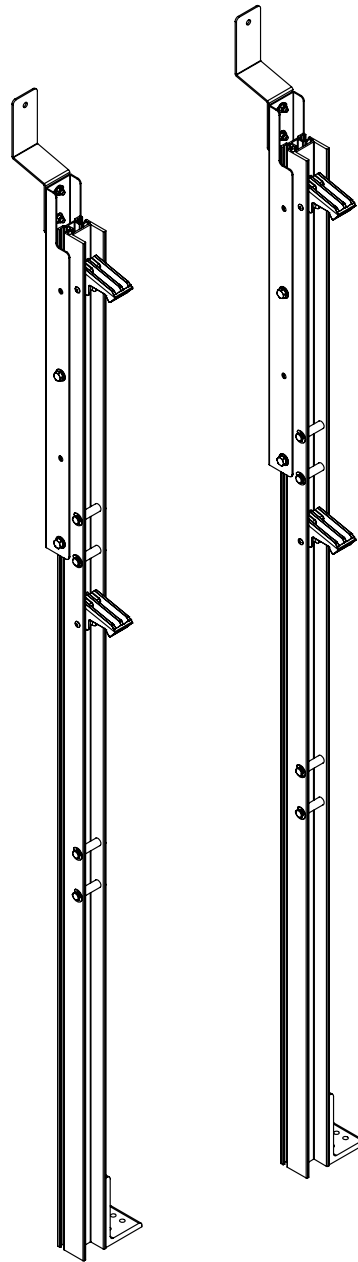

PRIME DESIGN™

A Safe Fleet Brand

FPU-3272

FoldPro Shelving

Fixed Shelf Height Upright Pair

Approximate dimensions as shown:

Height.....73"

Compatible Shelf Depth.....18"

*Note: See Assembly Manual for details on height modifications and cutting.

Assembly Manual also available:

FPU-3272

USOV-FPU-3272-US01 Rev-A 1223

Assembled