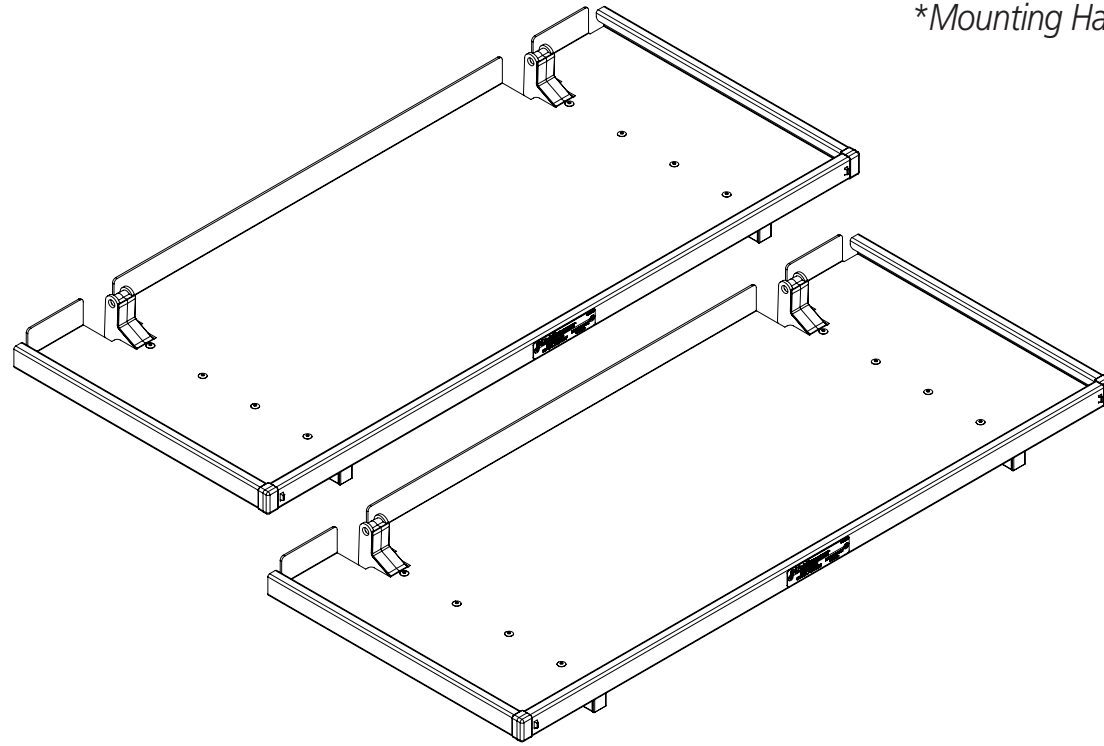

FPS-5210

FoldPro Shelving - Shelf Pair

Configuration as shown:

48" Length x 20" Width

Weight: 46 lbs

Approximate dimensions as shown:

A: Distance Between Uprights 32.125"

B: Shelf Height 20"

C: Shelf Length 48"

*Mounting Hardware ordered separately

*Note: Mounting Hardware purchased separately. For more information, please contact Sales & Support.

Assembly Manual also available:

FPS-5200 Series