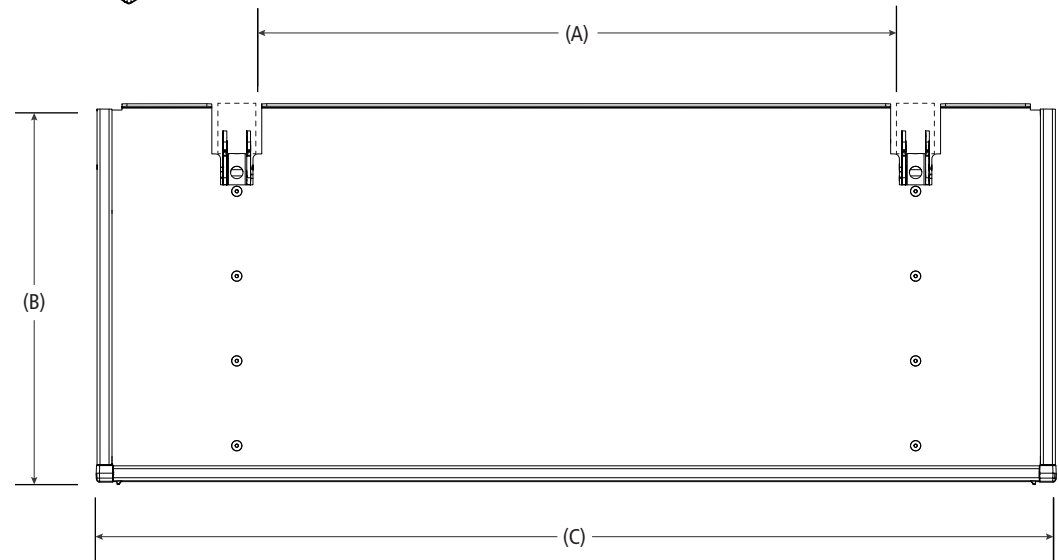

FPS-5210

FoldPro Shelving - Shelf Pair

Configuration as shown:

48" Length x 20" Width

Weight: 46 lbs

Approximate dimensions as shown:

A: Distance Between Uprights 32.125"

B: Shelf Height 20"

C: Shelf Length 48"

*Mounting Hardware ordered separately

*Note: Mounting Hardware purchased separately. For more information, please contact Sales & Support.

Assembly Manual also available:

FPS-5200 Series