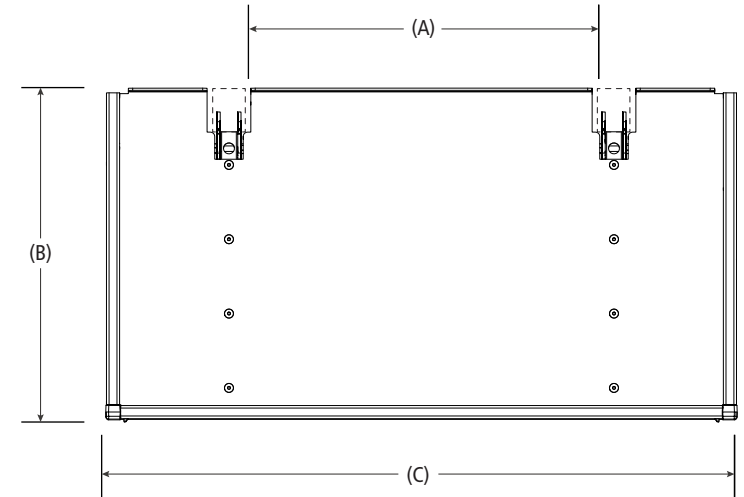

FPS-5209

FoldPro Shelving - Shelf Pair

Configuration as shown:

36" Length x 20" Width
Weight: 37 lbs

Approximate dimensions as shown:

- A: Distance Between Uprights 20.125"
- B: Shelf Height 20"
- C: Shelf Length 36"