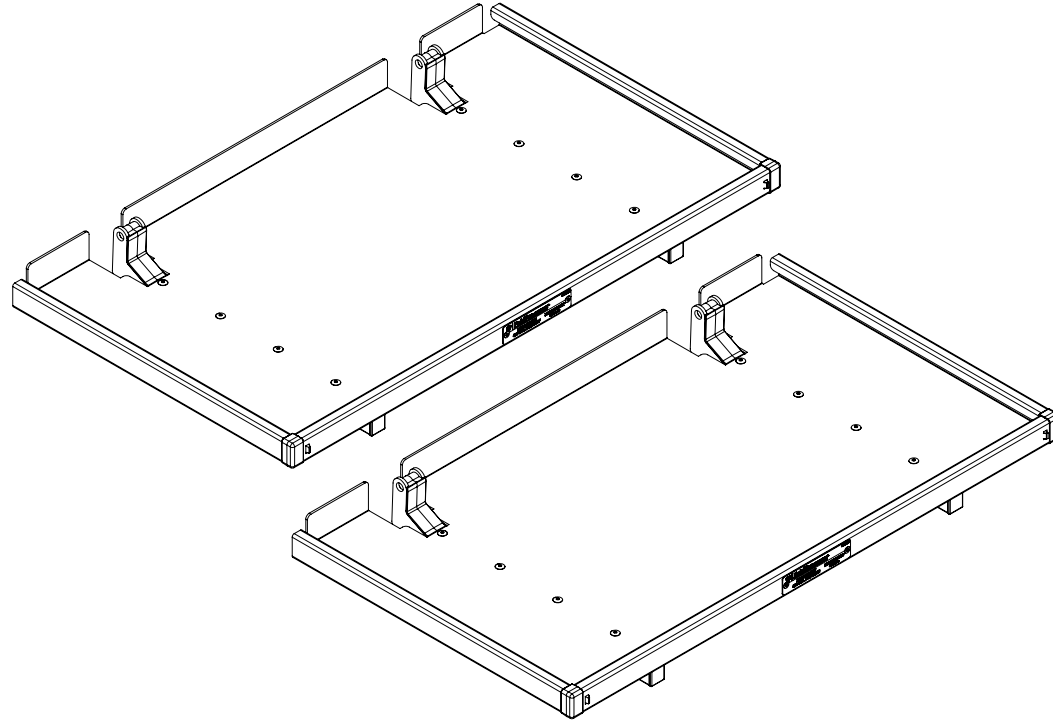

FPS-5209

FoldPro Shelving - Shelf Pair

Configuration as shown:

36" Length x 20" Width
Weight: 37 lbs

Approximate dimensions as shown:

- A: Distance Between Uprights 20.125"
- B: Shelf Height 20"
- C: Shelf Length 36"