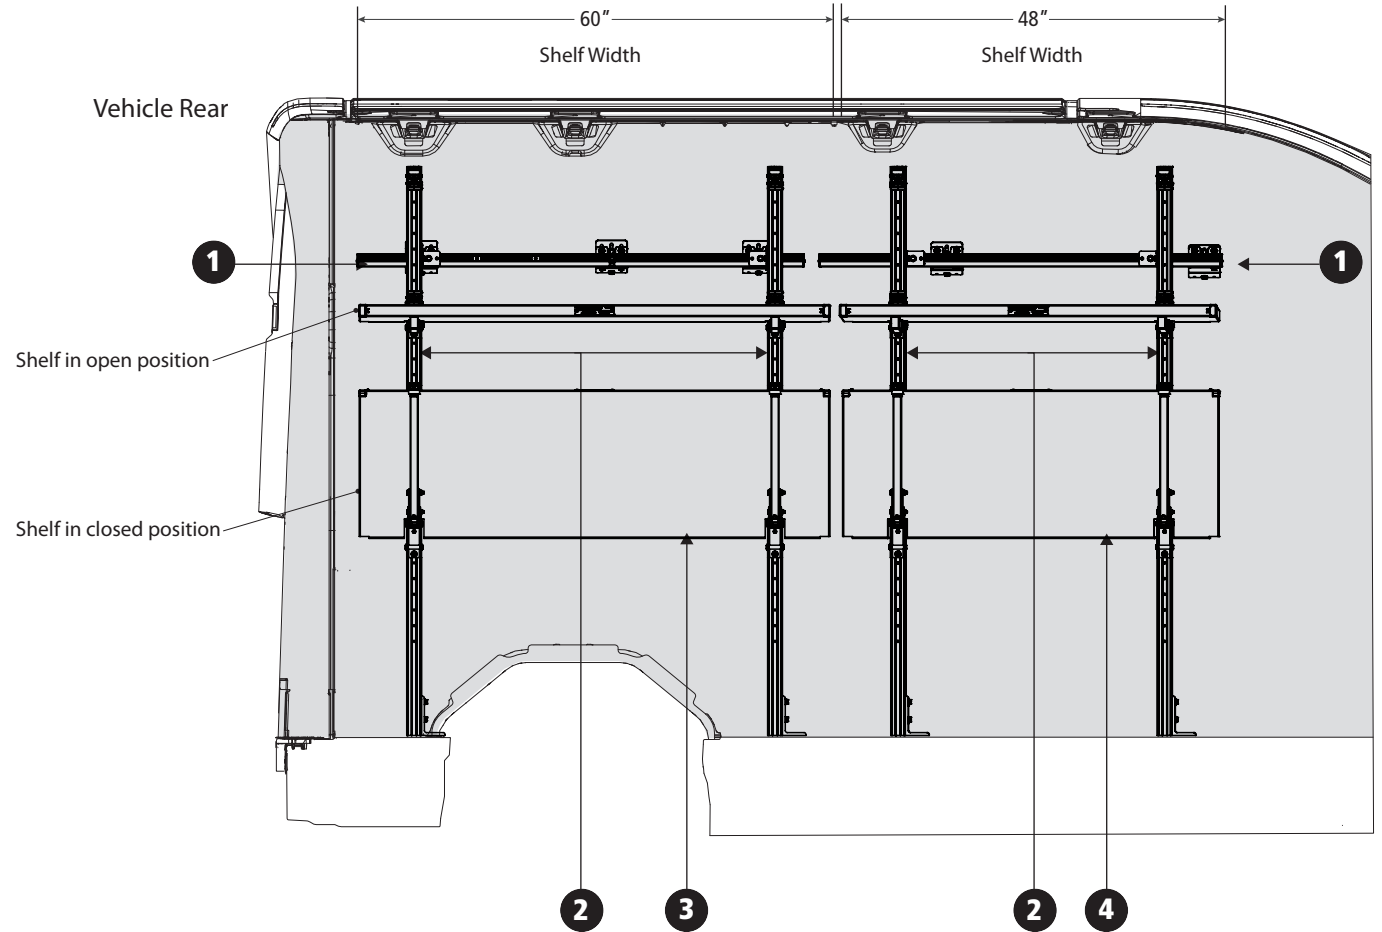

FP-FT3X-01 FoldPro Shelving Ford Transit L3 148" Wheel Base - MR & HR

Driver Side Layout
Required Assemblies:

CALLOUT NUMBER	PRODUCT NUMBER	QTY
1	FPM-1020	1
2	FPU-3250	2
3	FPS-5207	1
4	FPS-5206	1

DRIVER SIDE

FP-FT3X-01 FoldPro Shelving Ford Transit L3 148" Wheel Base - MR & HR

Passenger Side Layout
Required Assemblies:

CALLOUT NUMBER	PRODUCT NUMBER	QTY
1	FPM-1020	1
2	FPU-3250	1
3	FPS-5207	1

PASSENGER SIDE