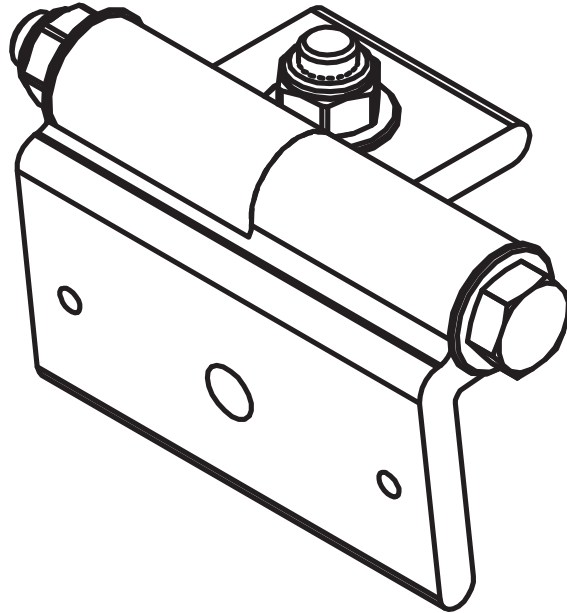

### FireFly Light Mount

*Configuration as shown:*

Above Crossbar

Finish: White Powder Coat

Rack Weight (empty): .75 lbs

\*\*Often paired with under crossbar  
accessory mount part number ASH-8123  
(pickup version) or ASH-8122 (van version)

Under Crossbar Mount - ASH-8123 / ASH-8122

Shown with FireFly Light (Not included)