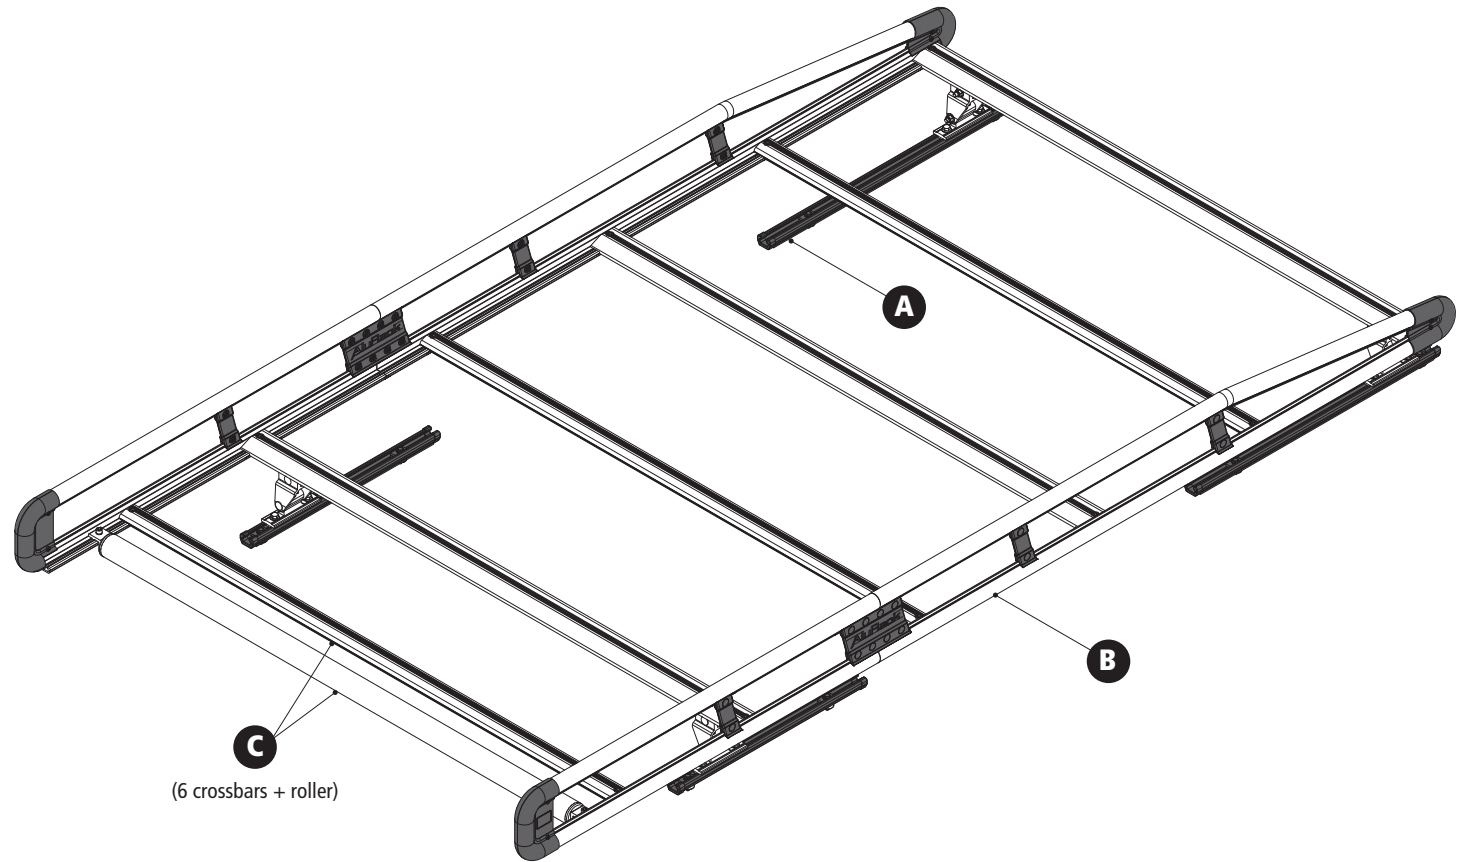

AR1904

AluRack Transit Connect L2H1

Configuration as shown:

Anodized Aluminum
Rack Weight (empty): 52 lbs

*Callouts in this Configuration Overview indicate full module assemblies only.

For details on individual parts, please refer to the linked Module Overviews below.

AR1904 (Clear Anodized)

A: [FBM-1012-BLK Mounting System](#)
B: [AR-2102 96" Side Rail Feature](#)
C: [AR-2000 53" Crossbar Feature](#)

AR1904-BLK (Black Anodized)

A: [FBM-1012-BLK Mounting System](#)
B: [AR-2102-BLK 96" Side Rail Feature](#)
C: [AR-2000-BLK 53" Crossbar Feature](#)

[Modular Assembly Manuals](#)

AluRack—Load specifications:

Check vehicle manufacturer recommendations for roof capacity weight limits.

AR1904

Transit Connect L2H1

Approximate dimensions as shown:

- A: Rack Width 55"
- B: Rack Length 102"
- C: Rack Height 10.50"