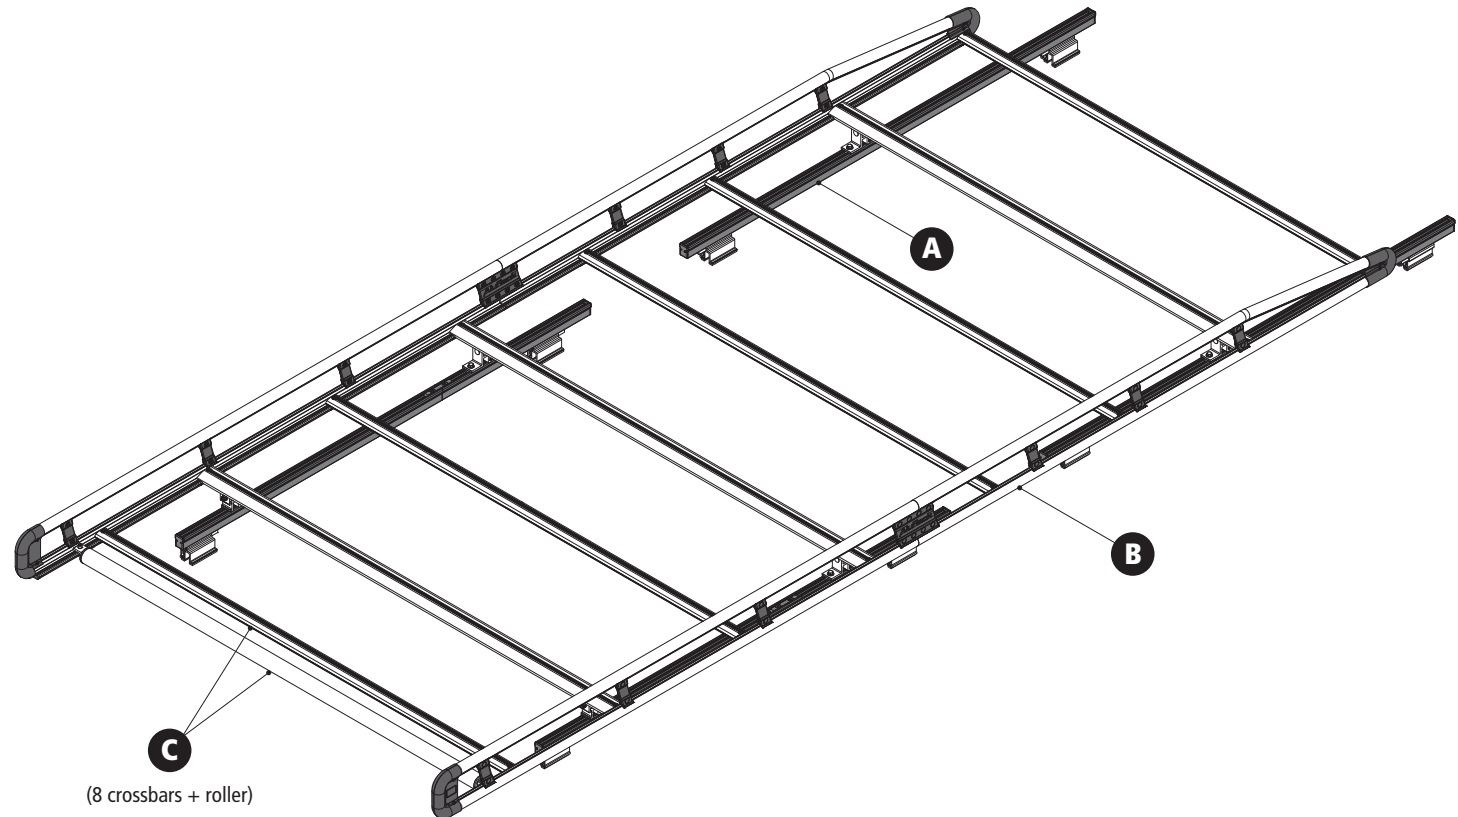

AR1425

AluRack, Promaster L5H2

Configuration as shown:

Anodized Aluminum
Option Rack Weight (empty): 97 lbs

*Callouts in this Configuration Overview indicate full module assemblies only.

For details on individual parts, please refer to the linked Module Overviews below.

AR1425 (Clear Anodized)

- A: [FBM-1007-BLK Mounting System](#)
- B: [AR-2108 152" Side Rail Feature](#)
- C: [AR-2001 67" Crossbar Feature](#)

AR1425-BLK (Black Anodized)

- A: [FBM-1007-BLK Mounting System](#)
- B: [AR-2108-BLK 152" Side Rail Feature](#)
- C: [AR-2001-BLK 67" Crossbar Feature](#)

[Modular Assembly Manuals](#)

AluRack—Load specifications:

Check vehicle manufacturer recommendations for roof capacity weight limits.

AR1425

Promaster L5H2

Approximate dimensions as shown:

- A: Rack Width 69"
- B: Rack Length 170"
- C: Rack Height 12"