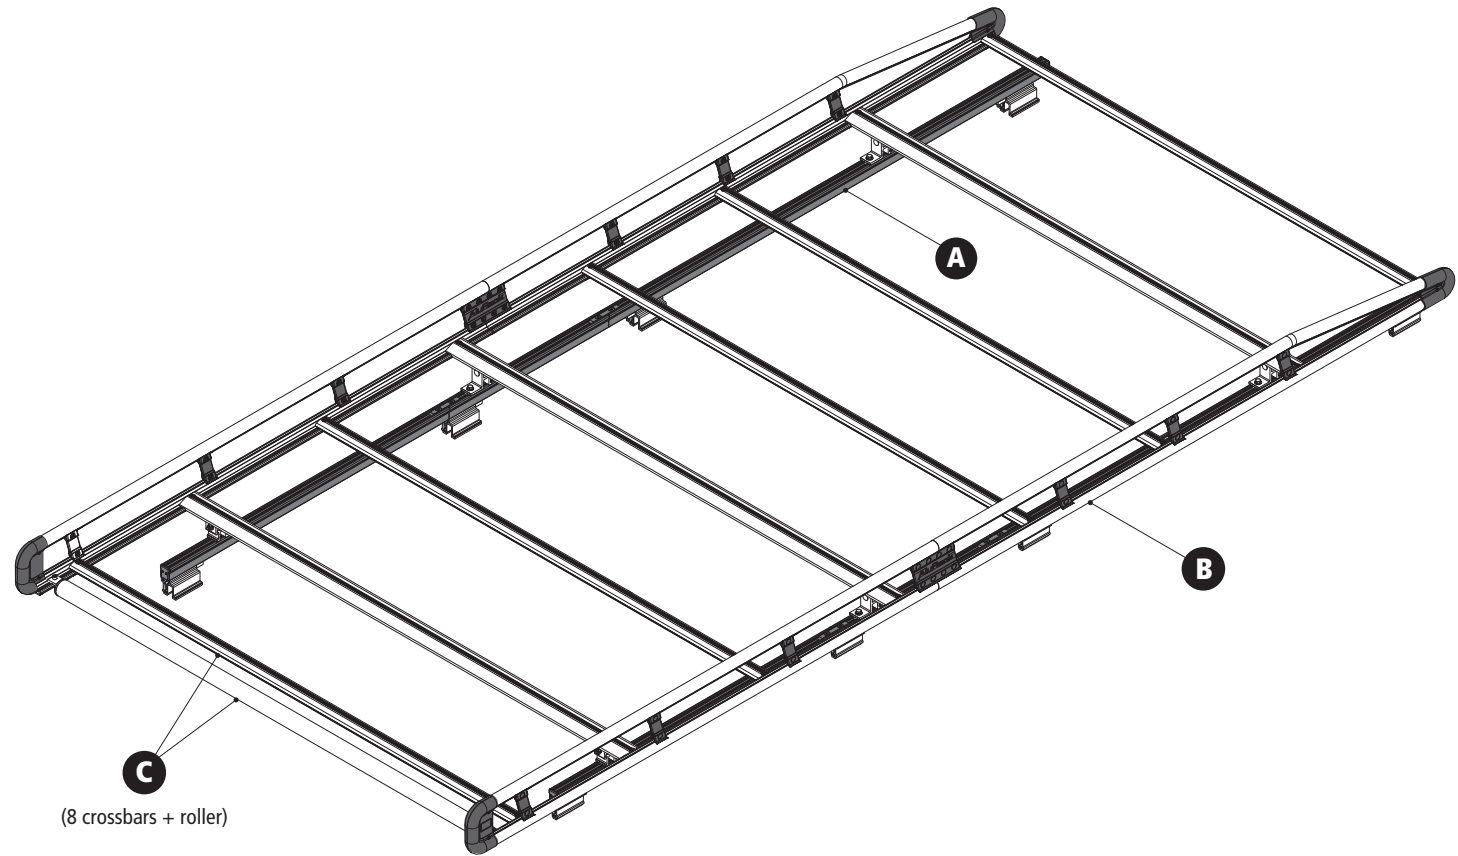

AR1423 (Clear Anodized)

A: [FBM-1007-BLK Mounting System](#)
B: [AR-2107 144" Side Rail Feature](#)
C: [AR-2001 67" Crossbar Feature](#)

AR1423-BLK (Black Anodized)

A: [FBM-1007-BLK Mounting System](#)
B: [AR-2107-BLK 144" Side Rail Feature](#)
C: [AR-2001-BLK 67" Crossbar Feature](#)

[Modular Assembly Manuals](#)

AluRack—Load specifications:

Check vehicle manufacturer recommendations for roof capacity weight limits.

AR1423

Promaster L4H2

Approximate dimensions as shown:

- A: Rack Width 69"
- B: Rack Length 149"
- C: Rack Height 12"