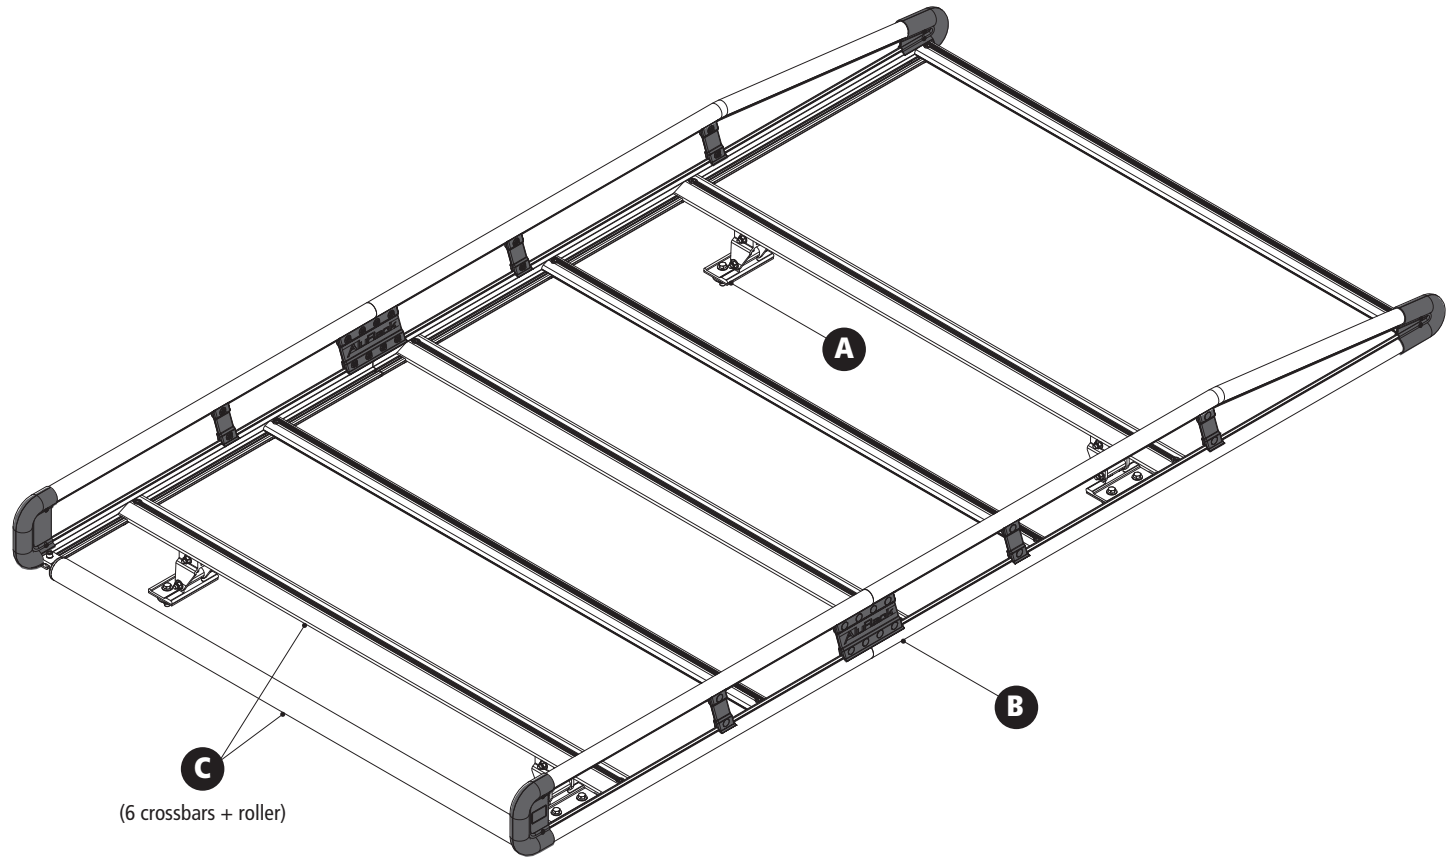

PRIME DESIGN™

A Safe Fleet Brand

AR1213

AluRack Pickup, 6.5' Direct Mount

Configuration as shown:

Anodized Aluminum
Rack Weight (empty): 45 lbs

*Callouts in this Configuration Overview indicate full module assemblies only.

For details on individual parts, please refer to the linked Module Overviews below.

AR1213 (Clear Anodized)

A: ..... [FBM-1019-BLK Mounting System](#)
B: ..... [AR-2102 96" Side Rail Feature](#)
C: ..... [AR-2000 53" Crossbar Feature](#)

AR1213-BLK (Black Anodized)

A: ..... [FBM-1019-BLK Mounting System](#)
B: ..... [AR-2102-BLK 96" Side Rail Feature](#)
C: ..... [AR-2000-BLK 53" Crossbar Feature](#)

[Modular Assembly Manuals](#)

AluRack—Load specifications:

Check vehicle manufacturer recommendations for roof capacity weight limits.

USOV-AR1213-US01 Rev-A 0919