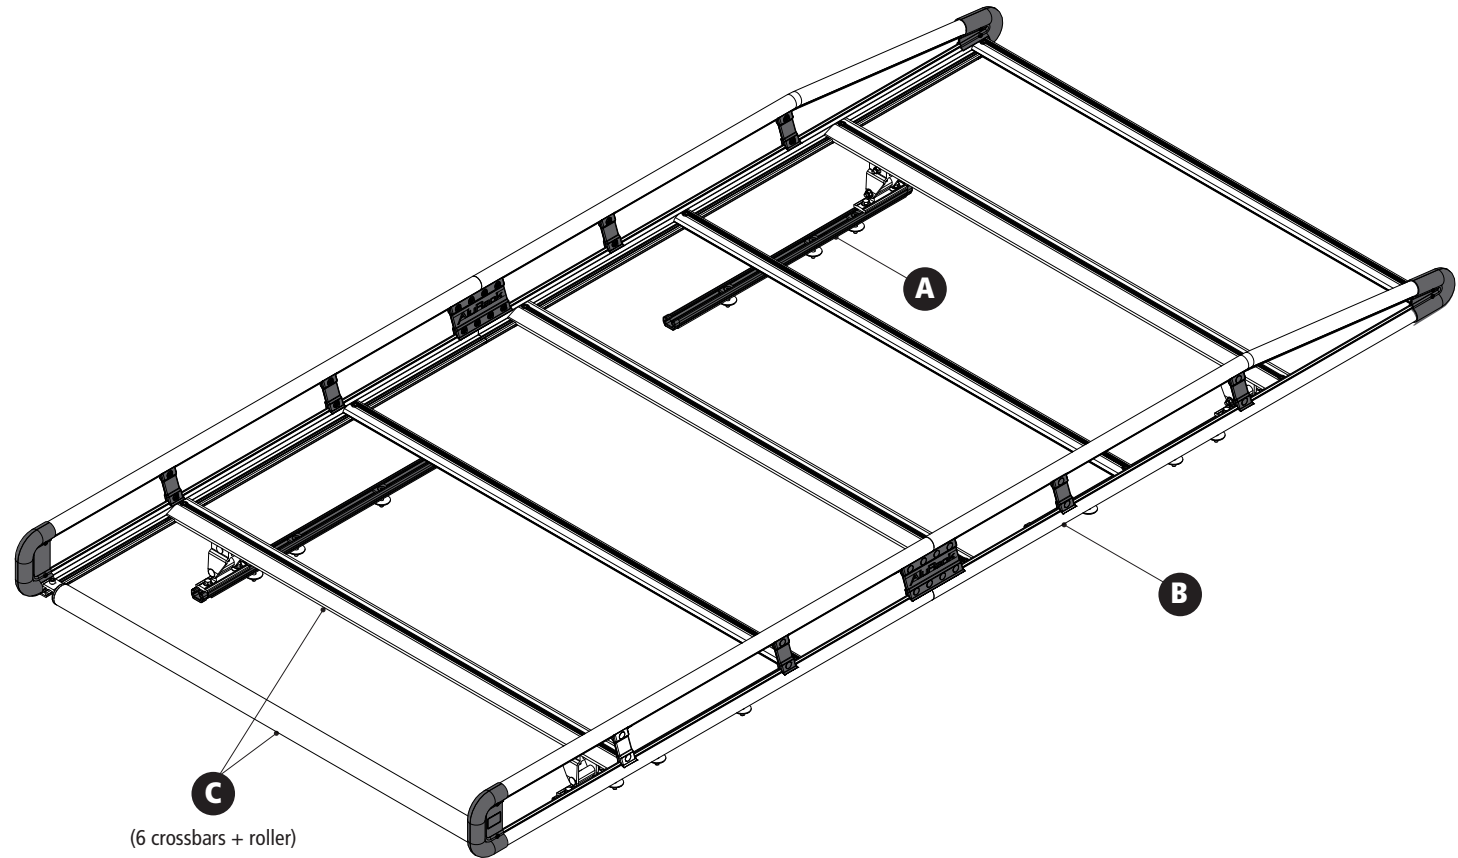

PRIME DESIGN™

A Safe Fleet Brand

AR1208

AluRack Pickup, 8' Cap

Configuration as shown:

Anodized Aluminum
Rack Weight (empty): 53 lbs

*Callouts in this Configuration Overview indicate full module assemblies only.

For details on individual parts, please refer to the linked Module Overviews below.

AR1208 (Clear Anodized)

A: [FBM-1026-BLK Mounting System](#)
B: [AR-2103 112" Side Rail Feature](#)
C: [AR-2000 53" Crossbar Feature](#)

AR1208-BLK (Black Anodized)

A: [FBM-1026-BLK Mounting System](#)
B: [AR-2103-BLK 112" Side Rail Feature](#)
C: [AR-2000-BLK 53" Crossbar Feature](#)

[Modular Assembly Manuals](#)

AluRack—Load specifications:

Check vehicle manufacturer recommendations for roof capacity weight limits.

AR1208

Pickup, 8' Cap

Approximate dimensions as shown:

- A: Rack Width 55"
- B: Rack Length 116"
- C: Rack Height 10.50"

Compatible Accessories Available (Sold Separately)