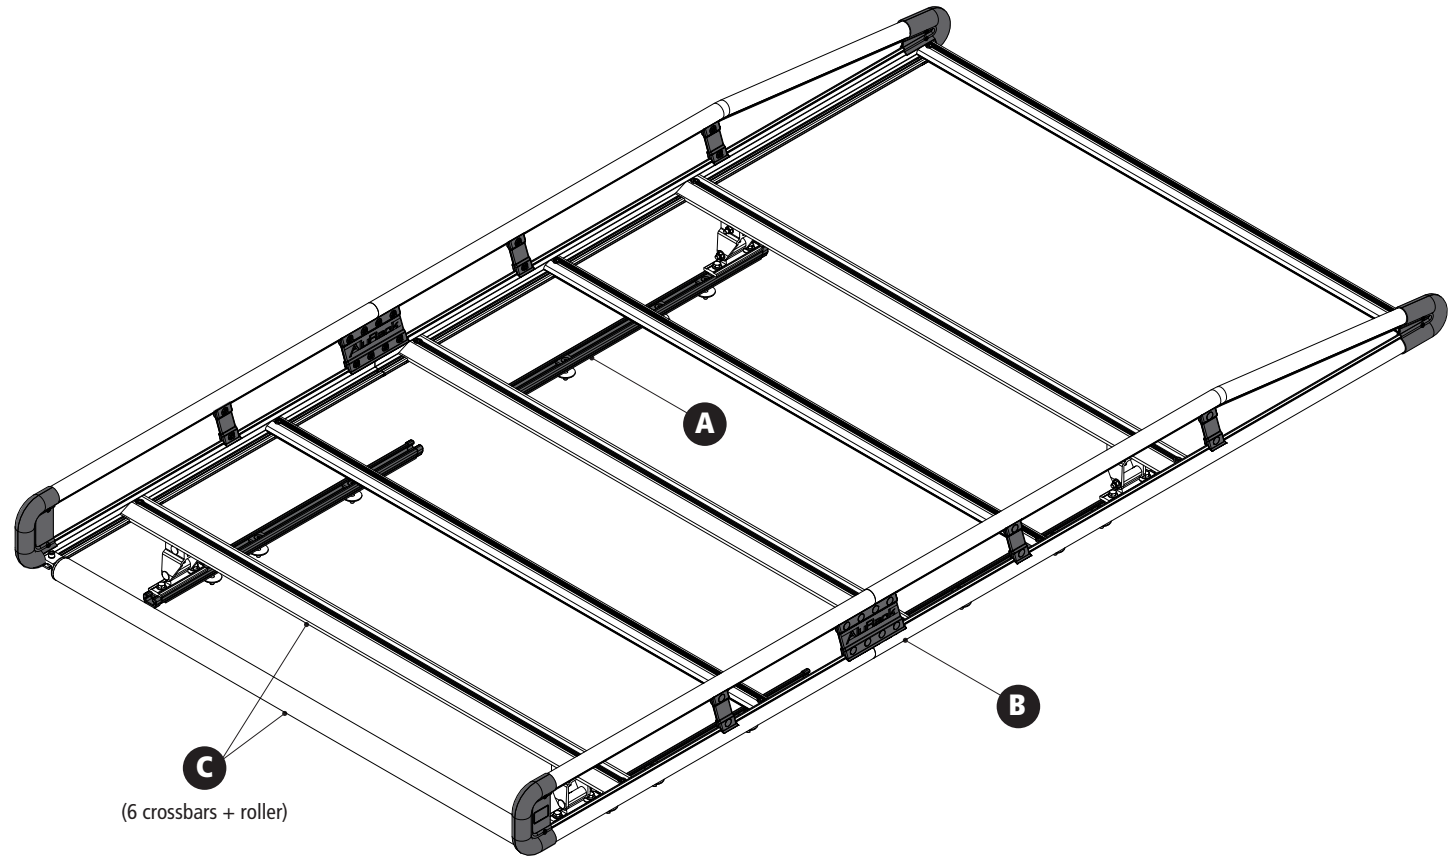

### AluRack Pickup, 6.5' Cap

Configuration as shown:

Anodized Aluminum  
Rack Weight (empty): 53 lbs

\*Callouts in this Configuration Overview indicate full module assemblies only.

For details on individual parts, please refer to the linked Module Overviews below.

#### AR1205-S (Clear Anodized)

A: ..... [FBM-1026-BLK Mounting System](#)  
B: ..... [AR-2102 96" Side Rail Feature](#)  
C: ..... [AR-2000 53" Crossbar Feature](#)

#### AR1205-S-BLK (Black Anodized)

A: ..... [FBM-1026-BLK Mounting System](#)  
B: ..... [AR-2102-BLK 96" Side Rail Feature](#)  
C: ..... [AR-2000-BLK 53" Crossbar Feature](#)

[Modular Assembly Manuals](#)

## AR1205-S

Pickup, 6.5' Cap

Approximate dimensions as shown:

- A: Rack Width ..... 55"
- B: Rack Length ..... 100"
- C: Rack Height ..... 10.50"