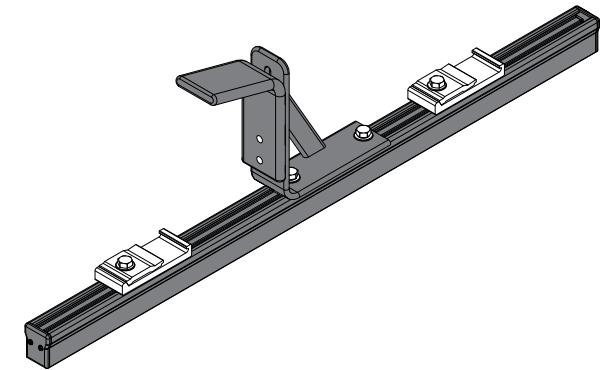

ACX

AluRack Quick Clamp

Dimensional Specifications on Page 2

Configuration as shown:

Left Hand

Finish: Anodized Aluminum

Rack Weight (empty): 8 lbs

Load specifications as shown:

Check the vehicle's manufacturer recommendation for roof capacity weight limit.

**AluRack Ladder Rack ordered separately*

ACX

AluRack Quick Clamp

Shown with AluRack for illustrative purposes only

Approximate dimensions as shown:

A: Width 17"

B: Height..... 9"

Assembly Manual also available:

ACX

USOV-ACX-US01 Rev-C 0719