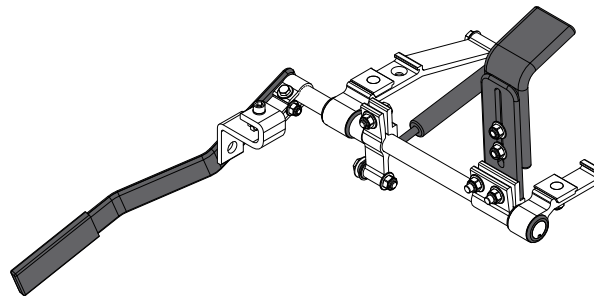

ACX

AluRack Quick Clamp

Dimensional Specifications on Page 2

Configuration as shown:

Left Hand

Finish: Anodized Aluminum

Rack Weight (empty): 8 lbs

Load specifications as shown:

Check the vehicle's manufacturer recommendation for roof capacity weight limit.

**AluRack Ladder Rack ordered separately*

ACX

AluRack Quick Clamp

Shown with AluRack for illustrative purposes only

Approximate dimensions as shown:

A: Width 17"

B: Height..... 9"

Assembly Manual also available:

ACX

USOV-ACX-US01 Rev-C 0719