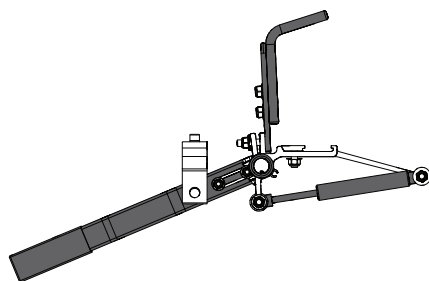

ACX

AluRack Quick Clamp

Dimensional Specifications on Page 2

Configuration as shown:

Left Hand

Finish: Anodized Aluminum

Rack Weight (empty): 8 lbs

Load specifications as shown:

Check the vehicle's manufacturer recommendation for roof capacity weight limit.

**AluRack Ladder Rack ordered separately*

ACX

AluRack Quick Clamp

Shown with AluRack for illustrative purposes only

Approximate dimensions as shown:

A: Width 17"

B: Height..... 9"

Assembly Manual also available:

ACX

USOV-ACX-US01 Rev-C 0719