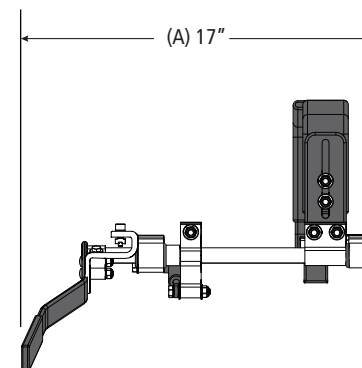

ACX

AluRack Quick Clamp

Dimensional Specifications on Page 2

Configuration as shown:

Left Hand

Finish: Anodized Aluminum

Rack Weight (empty): 8 lbs

Load specifications as shown:

Check the vehicle's manufacturer recommendation for roof capacity weight limit.

**AluRack Ladder Rack ordered separately*

ACX

AluRack Quick Clamp

Shown with AluRack for illustrative purposes only

Approximate dimensions as shown:

A: Width 17"

B: Height..... 9"

Assembly Manual also available:

ACX

USOV-ACX-US01 Rev-C 0719