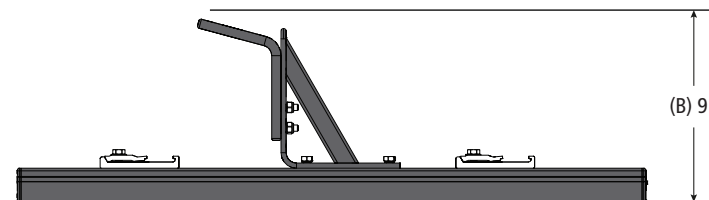

ACX

AluRack Quick Clamp

Dimensional Specifications on Page 2

Configuration as shown:

Left Hand

Finish: Anodized Aluminum

Rack Weight (empty): 8 lbs

Load specifications as shown:

Check the vehicle's manufacturer recommendation for roof capacity weight limit.

**AluRack Ladder Rack ordered separately*

ACX

AluRack Quick Clamp

Shown with AluRack for illustrative purposes only

Approximate dimensions as shown:

A: Width 17"

B: Height..... 9"

Assembly Manual also available:

ACX

USOV-ACX-US01 Rev-C 0719