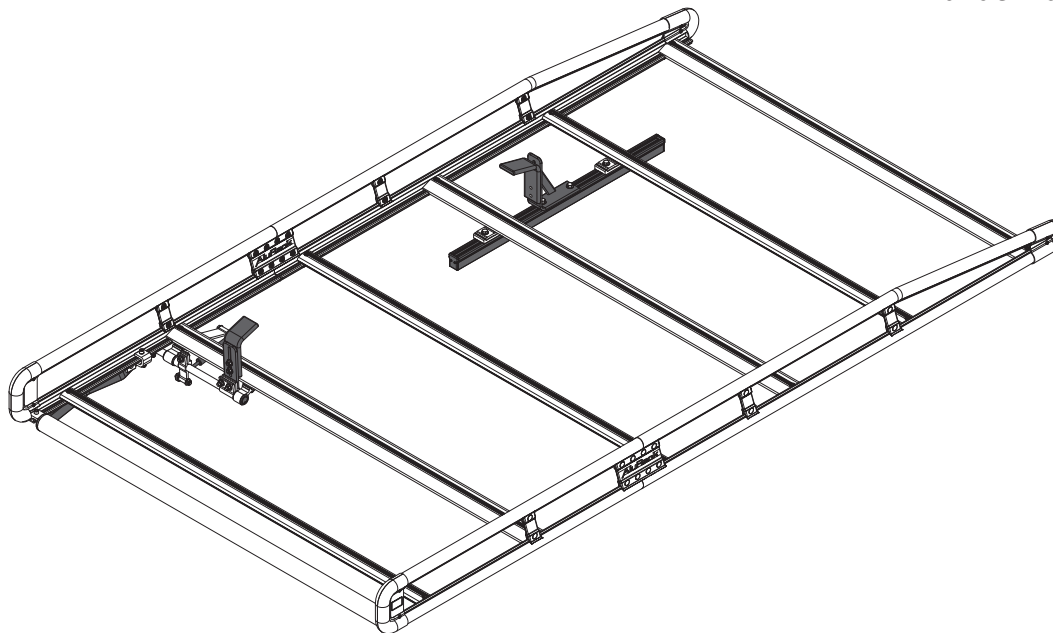

ACX

AluRack Quick Clamp

Dimensional Specifications on Page 2

Configuration as shown:

Left Hand

Finish: Anodized Aluminum

Rack Weight (empty): 8 lbs

Load specifications as shown:

Check the vehicle's manufacturer recommendation for roof capacity weight limit.

**AluRack Ladder Rack ordered separately*

ACX

AluRack Quick Clamp

Shown with AluRack for illustrative purposes only

Approximate dimensions as shown:

A: Width 17"

B: Height..... 9"

Assembly Manual also available:

ACX

USOV-ACX-US01 Rev-C 0719