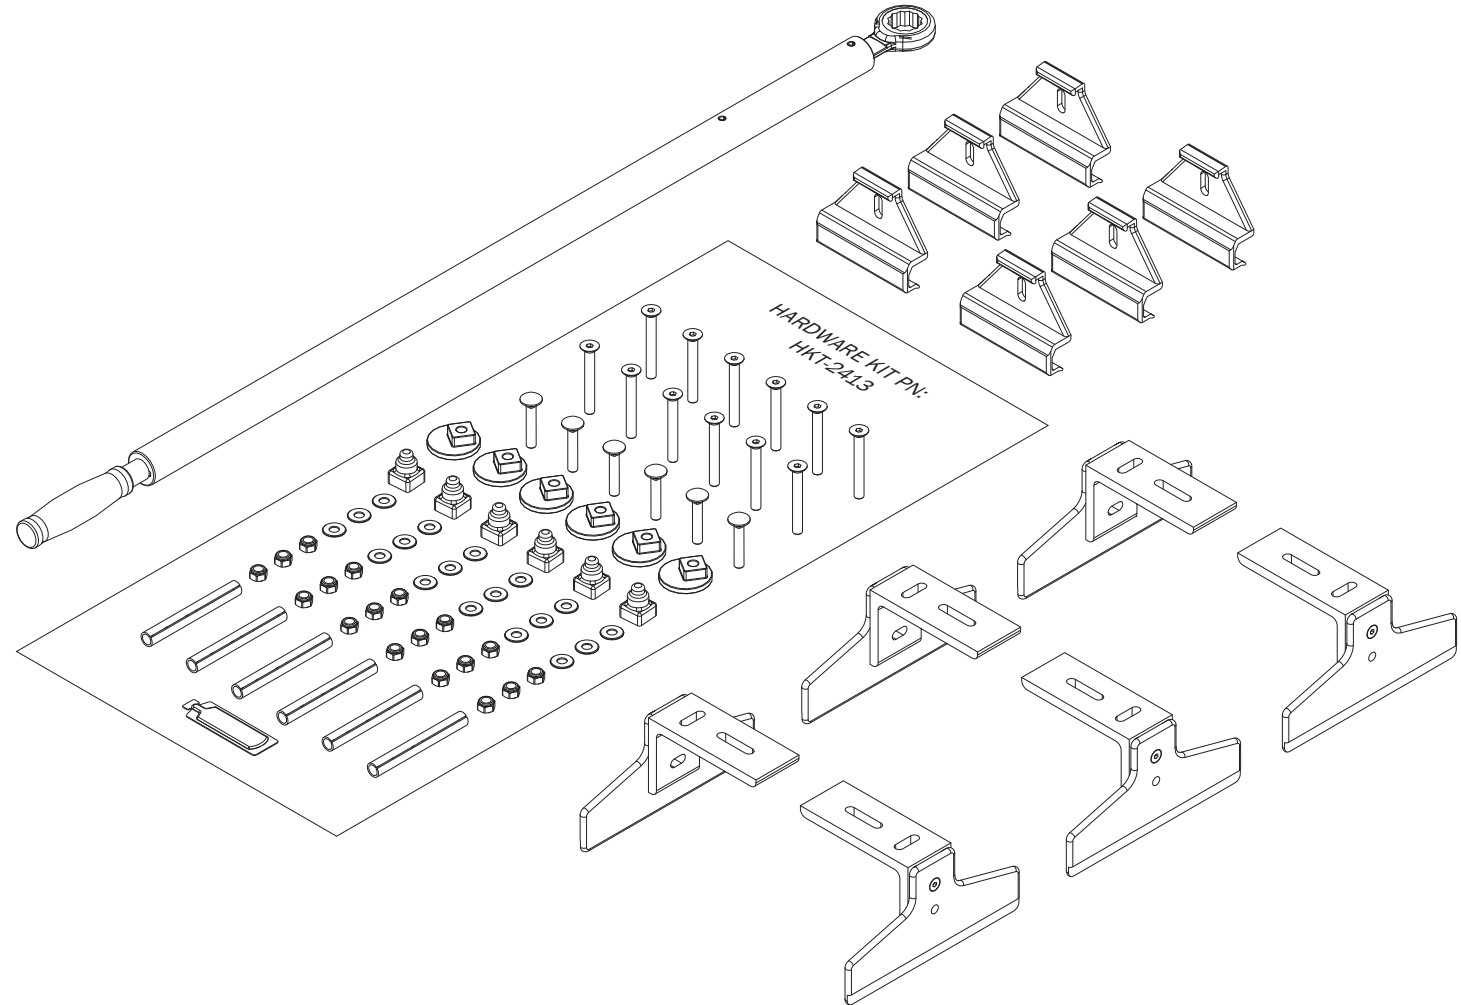

### Configuration as shown:

Rotation Left/Rotation Right  
w/Removable Ratcheting Handle  
Three Crossbars, US Gen5  
Finish: White Powder Coat  
FBM3-0110 GM Mounting System  
Overall Weight (empty): 113 lbs

### Load specifications as shown:

Maximum Ladder Weight LH.....	75 lbs
Maximum Ladder Length LH.....	16 ft
Maximum Ladder Section LH.....	8 ft
Maximum Ladder Weight RH.....	75 lbs
Maximum Ladder Length RH.....	32 ft
Maximum Ladder Section RH.....	16 ft

## VRR3-GM31G-ST

Chevy Express Cargo  
GMC Savana Cargo

*Approximate weight as shown:*

FBM3-0110 GM Mounting System  
ELR-8367 Ratcheting Handle Assembly  
Base Weight..... 14.25 lbs

*Assembly Manual also available:*