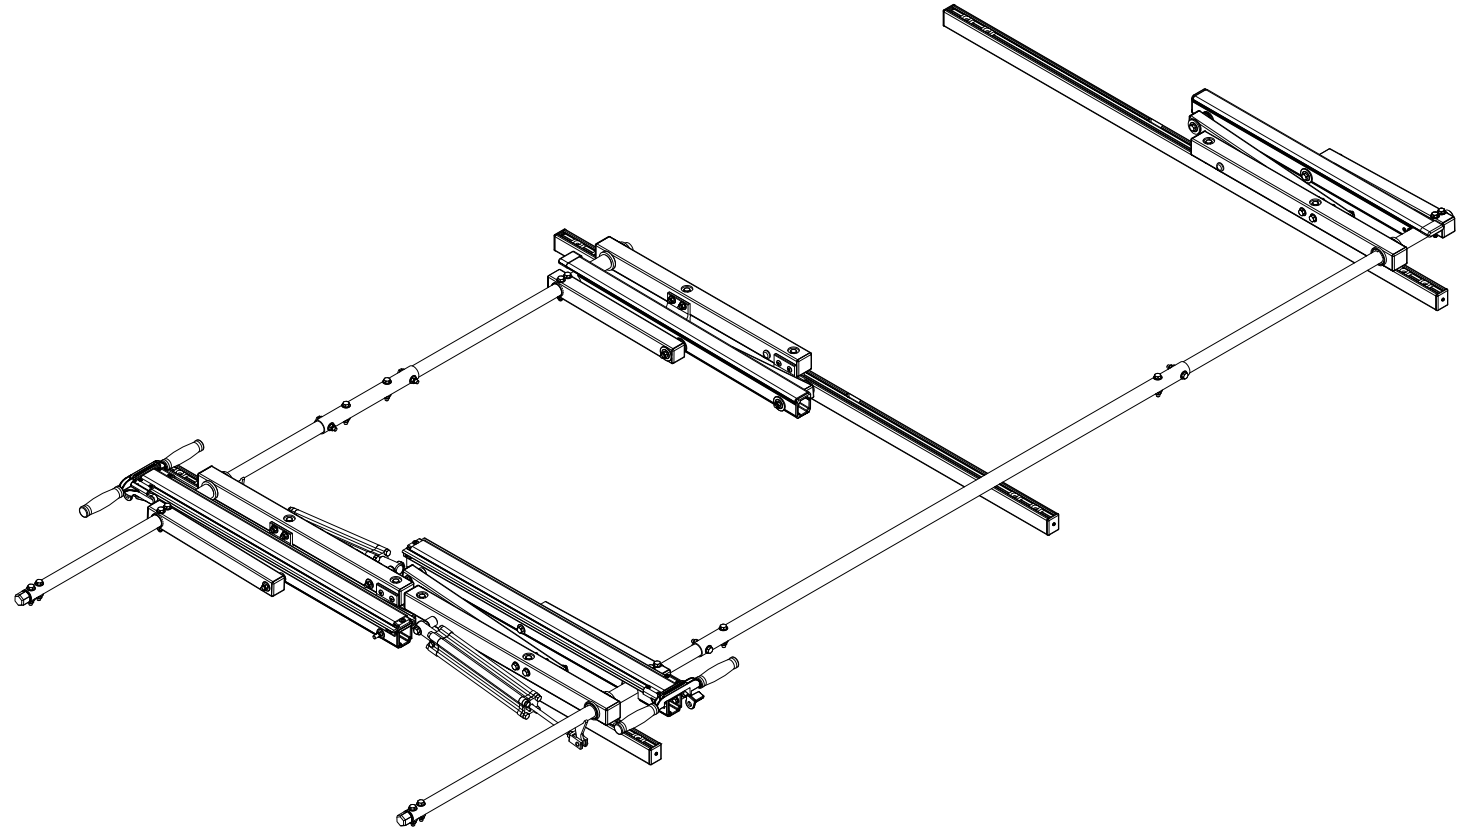

## VRR3-GM31G-ST

Chevy Express Cargo  
GMC Savana Cargo

*Approximate weight as shown:*

VRR3-9003 Factory Assembled L/R Rotation Assembly  
Rack Weight..... 89.50 lbs

*Palletized Rotation Assembly*

*Assembly Manual also available:*