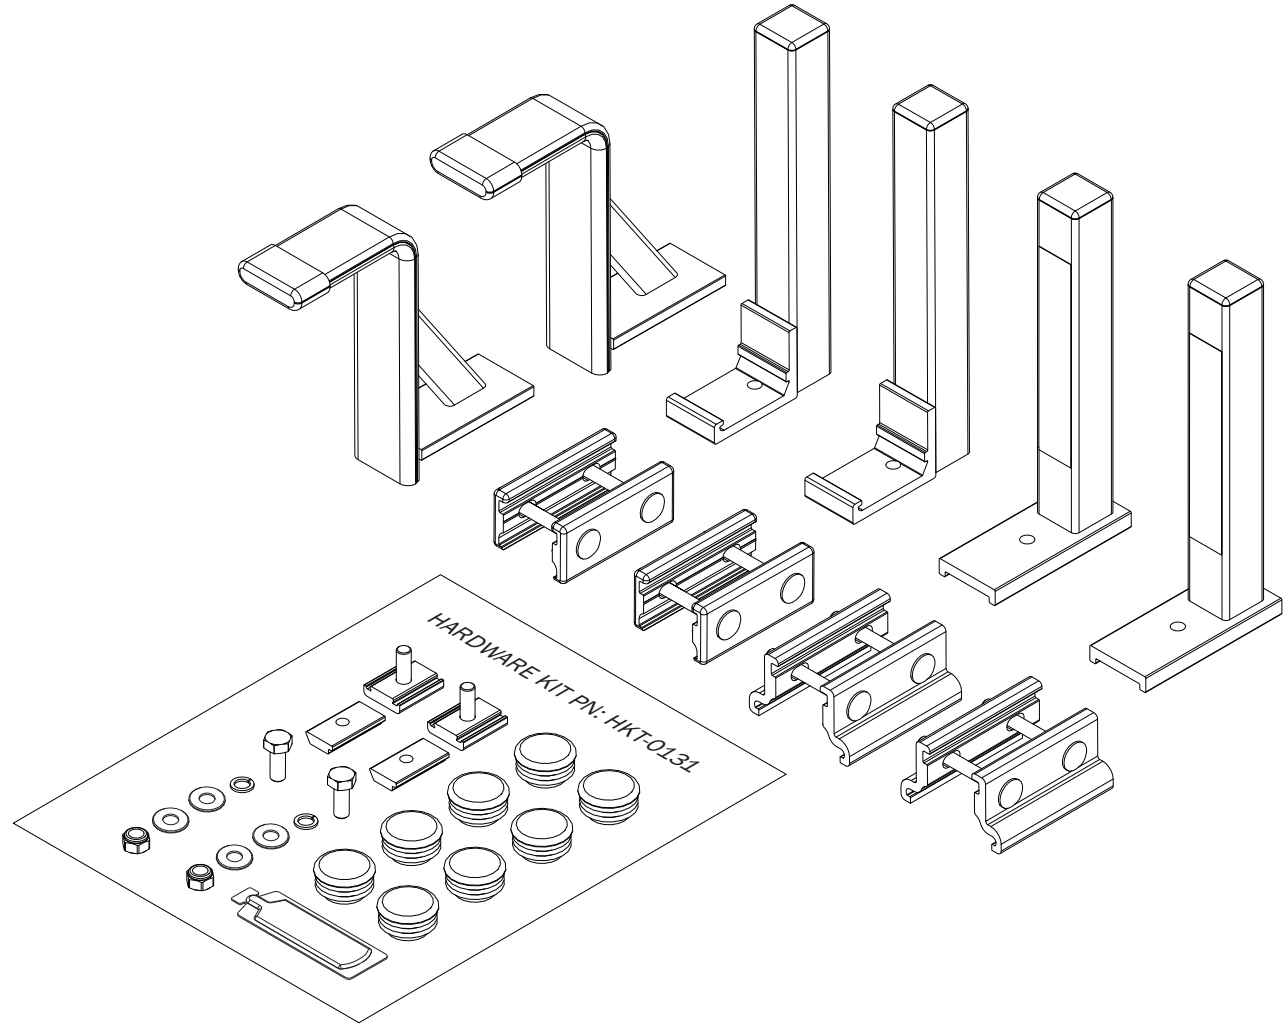

## VRR3-GM31G-ST

Chevy Express Cargo  
GMC Savana Cargo

*Approximate weight as shown:*

VRR3-9003 Factory Assembled L/R Rotation Assembly  
Rack Weight..... 89.50 lbs

*Palletized Rotation Assembly*

*Assembly Manual also available:*

## VRR3-GM31G-ST

Chevy Express Cargo  
GMC Savana Cargo

*Approximate weight as shown:*

STB-0001 Low Profile Ship Thru Box  
Box Weight ..... 8.75 lbs

*Assembly Manual also available:*  
**VRR3-GM31G-ST BOX**