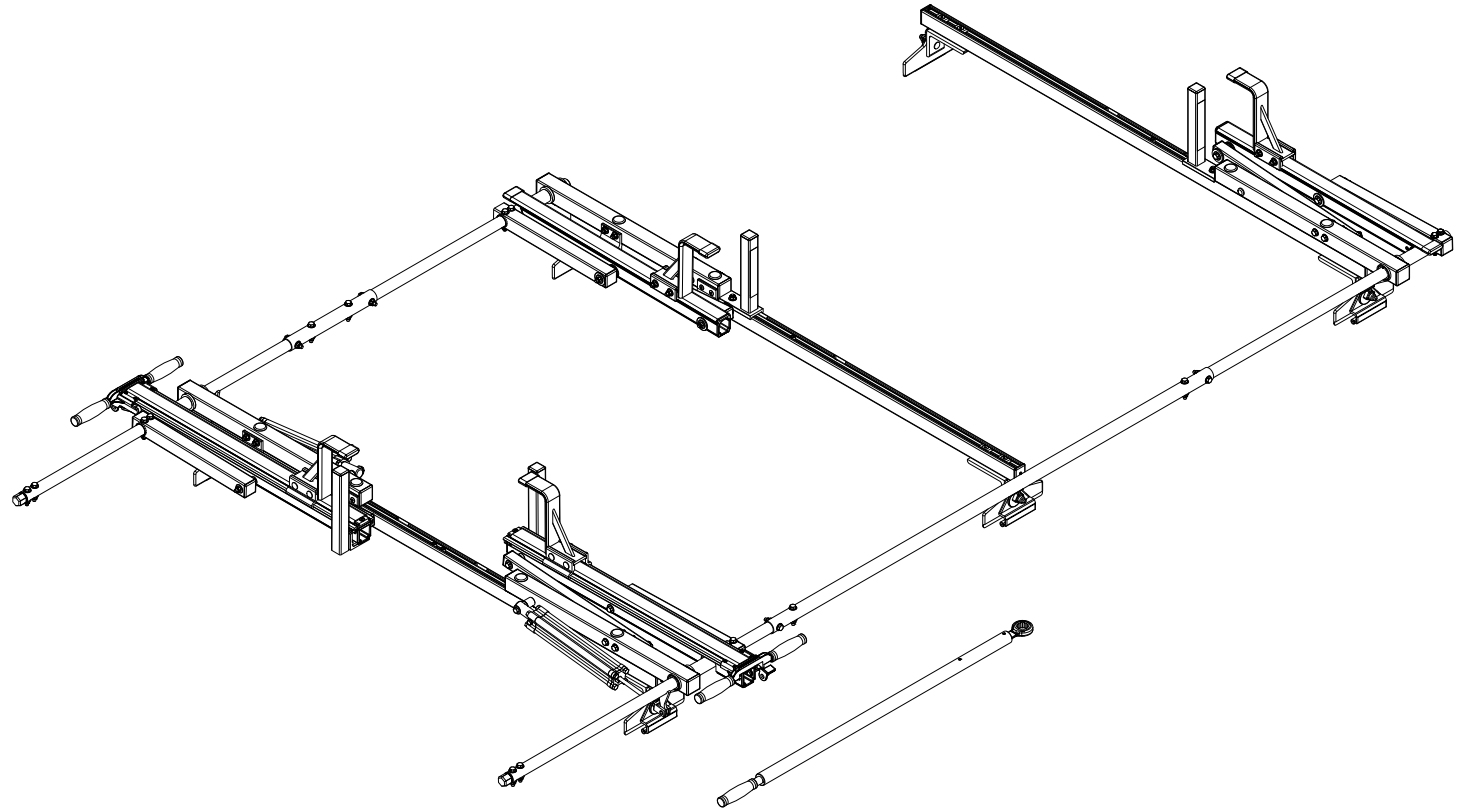

## VRR3-GM31G-ST

Chevy Express Cargo  
GMC Savana Cargo

Dimensional Specifications on Page 4

### Configuration as shown:

Rotation Left/Rotation Right  
w/Removable Ratcheting Handle  
Three Crossbars, US Gen5  
Finish: White Powder Coat  
FBM3-0110 GM Mounting System  
Overall Weight (empty): 113 lbs

### Load specifications as shown:

Maximum Ladder Weight LH.....	75 lbs
Maximum Ladder Length LH.....	16 ft
Maximum Ladder Section LH.....	8 ft
Maximum Ladder Weight RH.....	75 lbs
Maximum Ladder Length RH.....	32 ft
Maximum Ladder Section RH.....	16 ft

## VRR3-GM31G-ST

Chevy Express Cargo  
GMC Savana Cargo

*Approximate weight as shown:*

FBM3-0110 GM Mounting System  
ELR-8367 Ratcheting Handle Assembly  
Base Weight..... 14.25 lbs

*Assembly Manual also available:*