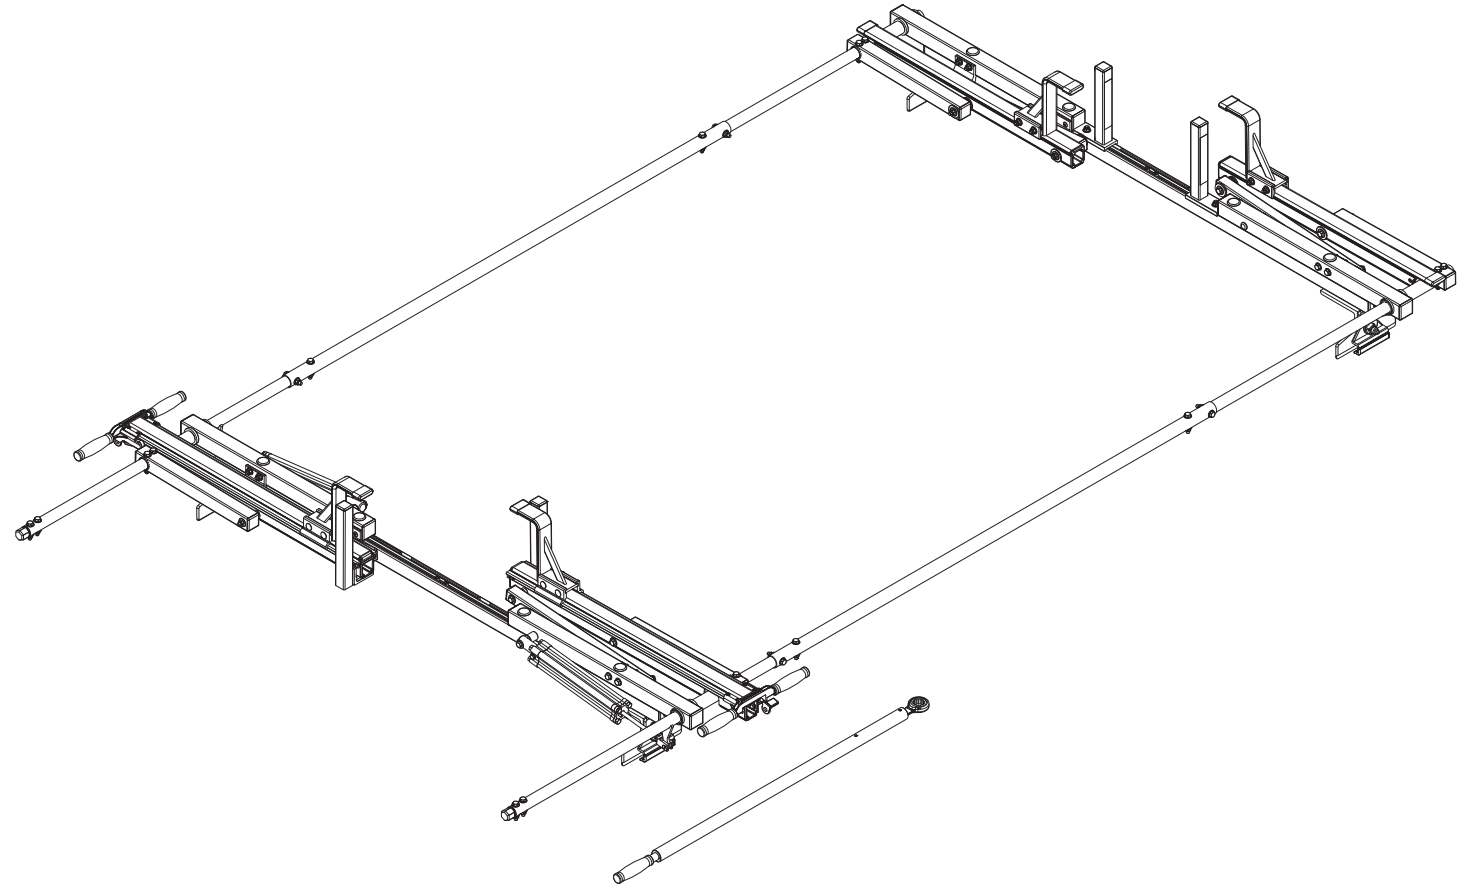

## VRR-GM31G-ST

Chevy Express Cargo  
GMC Savana Cargo

Dimensional Specifications on Page 4

### Configuration as shown:

Rotation Left/Rotation Right  
w/Removable Ratcheting Handle  
Two Crossbars, US Gen5  
Finish: White Powder Coat  
FBM-0110 GM Mounting System  
Overall Weight (empty): 105.75 lbs

### Load specifications as shown:

Maximum Ladder Weight LH..... 75 lbs  
Maximum Ladder Length LH..... 16 ft  
Maximum Ladder Section LH ..... 8 ft  
Maximum Ladder Weight RH ..... 75 lbs  
Maximum Ladder Length RH ..... 32 ft  
Maximum Ladder Section RH..... 16 ft

## VRR-GM31G-ST

Chevy Express Cargo  
GMC Savana Cargo

*Approximate weight as shown:*

FBM-0110 GM Mounting System  
ELR-8367 Ratcheting Handle Assembly  
Base Weight..... 11 lbs

*Assembly Manual also available:*