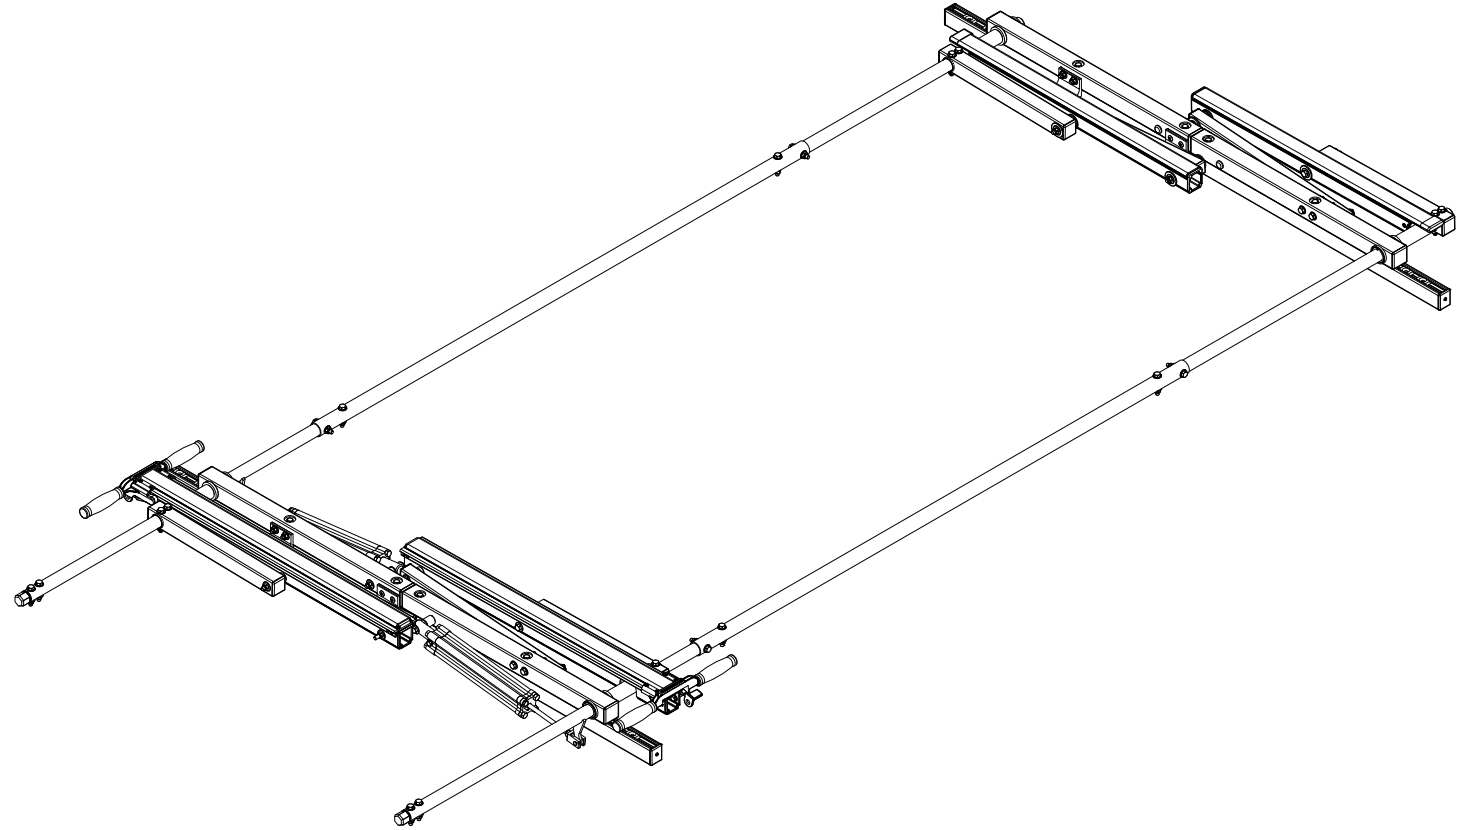

## VRR-GM31G-ST

Chevy Express Cargo  
GMC Savana Cargo

*Approximate weight as shown:*

VRR-9003 Factory Assembled L/R Rotation Assembly  
Rack Weight..... 86.80 lbs

*Palletized Rotation Assembly*

*Assembly Manual also available:*  
**VRR-GM31G-ST BASE**