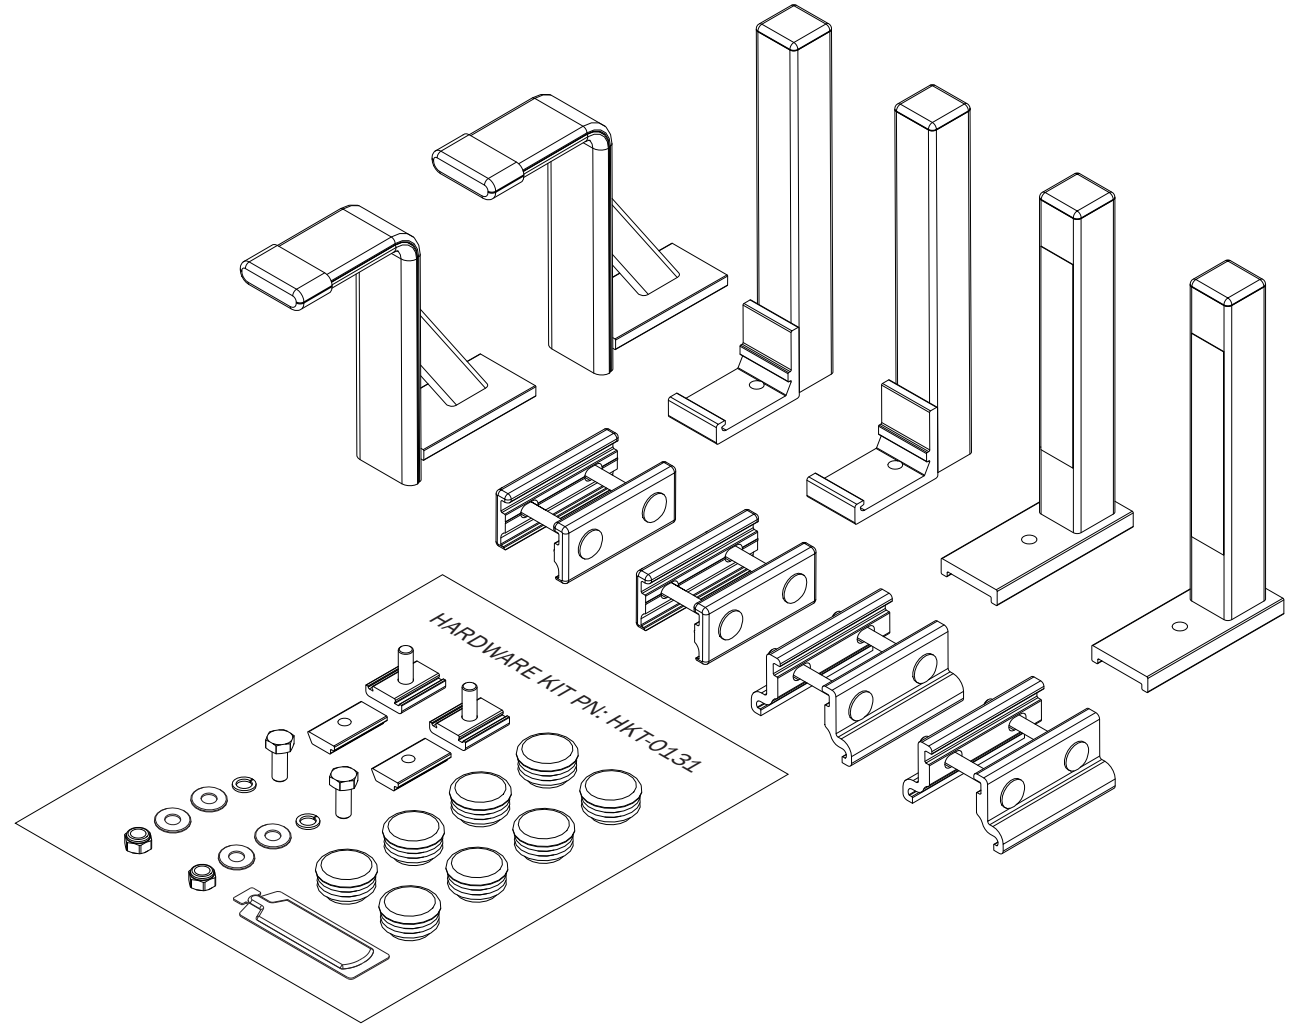

VRR-GM31G-ST

Chevy Express Cargo
GMC Savana Cargo

Approximate weight as shown:

STB-0001 Low Profile Ship Thru Box
Box Weight ..... 8.75 lbs

Assembly Manual also available:

VRR-GM31G-ST BOX

USOV-VRRGM31GST-US01 Rev-A 0218