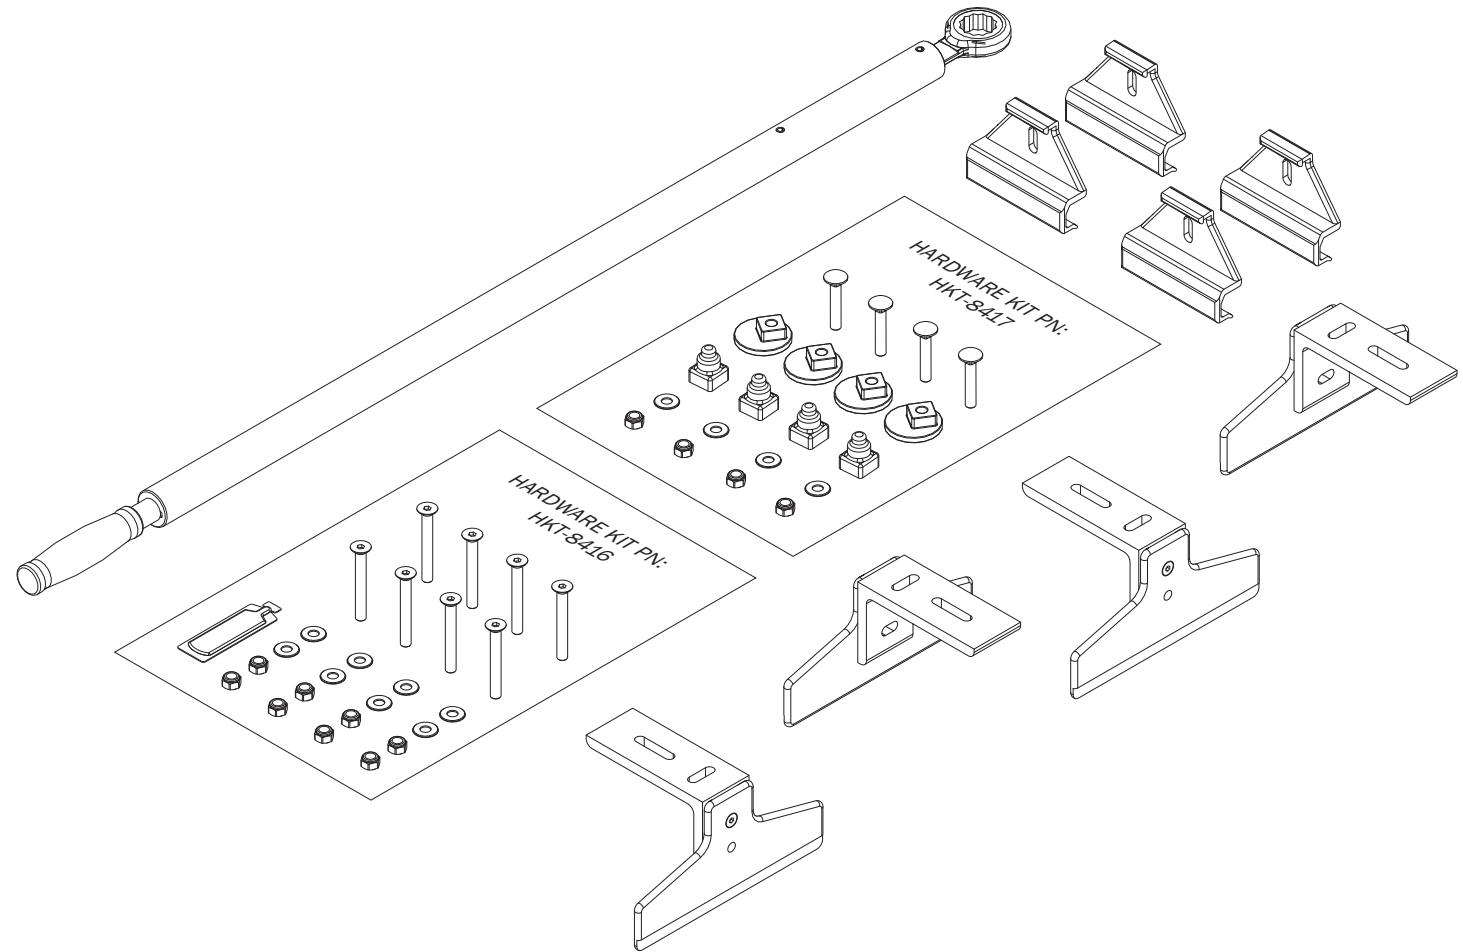

### Configuration as shown:

Rotation Left/Rotation Right  
w/Removable Ratcheting Handle  
Two Crossbars, US Gen5  
Finish: White Powder Coat  
FBM-0110 GM Mounting System  
Overall Weight (empty): 105.75 lbs

### Load specifications as shown:

Maximum Ladder Weight LH..... 75 lbs  
Maximum Ladder Length LH..... 16 ft  
Maximum Ladder Section LH ..... 8 ft  
Maximum Ladder Weight RH ..... 75 lbs  
Maximum Ladder Length RH ..... 32 ft  
Maximum Ladder Section RH..... 16 ft

## VRR-GM31G-ST

Chevy Express Cargo  
GMC Savana Cargo

*Approximate weight as shown:*

FBM-0110 GM Mounting System  
ELR-8367 Ratcheting Handle Assembly  
Base Weight..... 11 lbs

*Assembly Manual also available:*

## VRR-GM31G-ST

Chevy Express Cargo  
GMC Savana Cargo

Approximate dimensions as shown:

A: Rack Width .....	76.75"
B: Rear Crossbar Offset (Left).....	9.375"
C: Mount Bolt Spacing Rear.....	57.25"
D: Mount Bolt Spacing Front.....	58.75"
E: Overall Height .....	100"
F: Rack Length .....	128"
G: Crossbar Spacing .....	8'
H: Rack Height .....	15.50"
I: Roof Height.....	84.50"
J: Wheel Base .....	135"