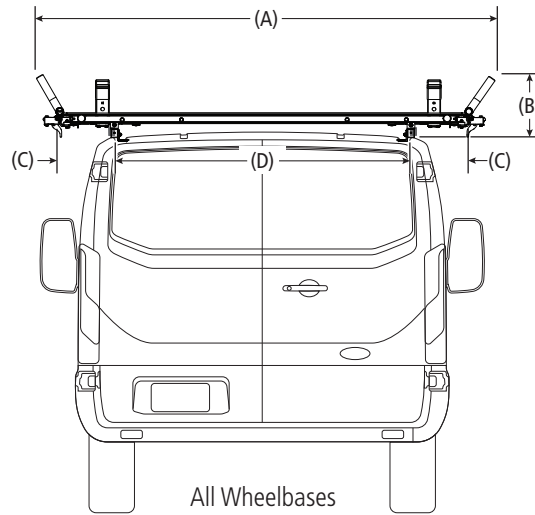

VCC3-FT-M

ErgoRack, Ford Transit Low Roof

Approximate dimensions as shown:

All Wheelbases

A: Rack Width	86"
B: Rack Height	13"
C: Rear Crossbar Offset (L & R)	Even
D: Mount Bolt Spacing L/R.....	54"

130" Wheelbase

E: Crossbar Spacing (rear to center)	4'
F: Crossbar Spacing (center to front)	2'
G: Total Crossbar Spacing	6'
H: Rack Length	89"

148" Wheelbase

I: Crossbar Spacing (rear to center)	4'
J: Crossbar Spacing (center to front).....	*2'-4'
K: Total Crossbar Spacing	*6-8'
L: Rack Length	113"

Compatible Accessories Available

(Sold Separately)

Rear Access Ladder.....	AAL Series
8'-12' Conduit Carriers.....	CON Series
WorkPro LED Lighting.....	LED Series
Systems and Safety Components	RVS Series
Safety monitoring.....	DS2 Series

All Wheelbases