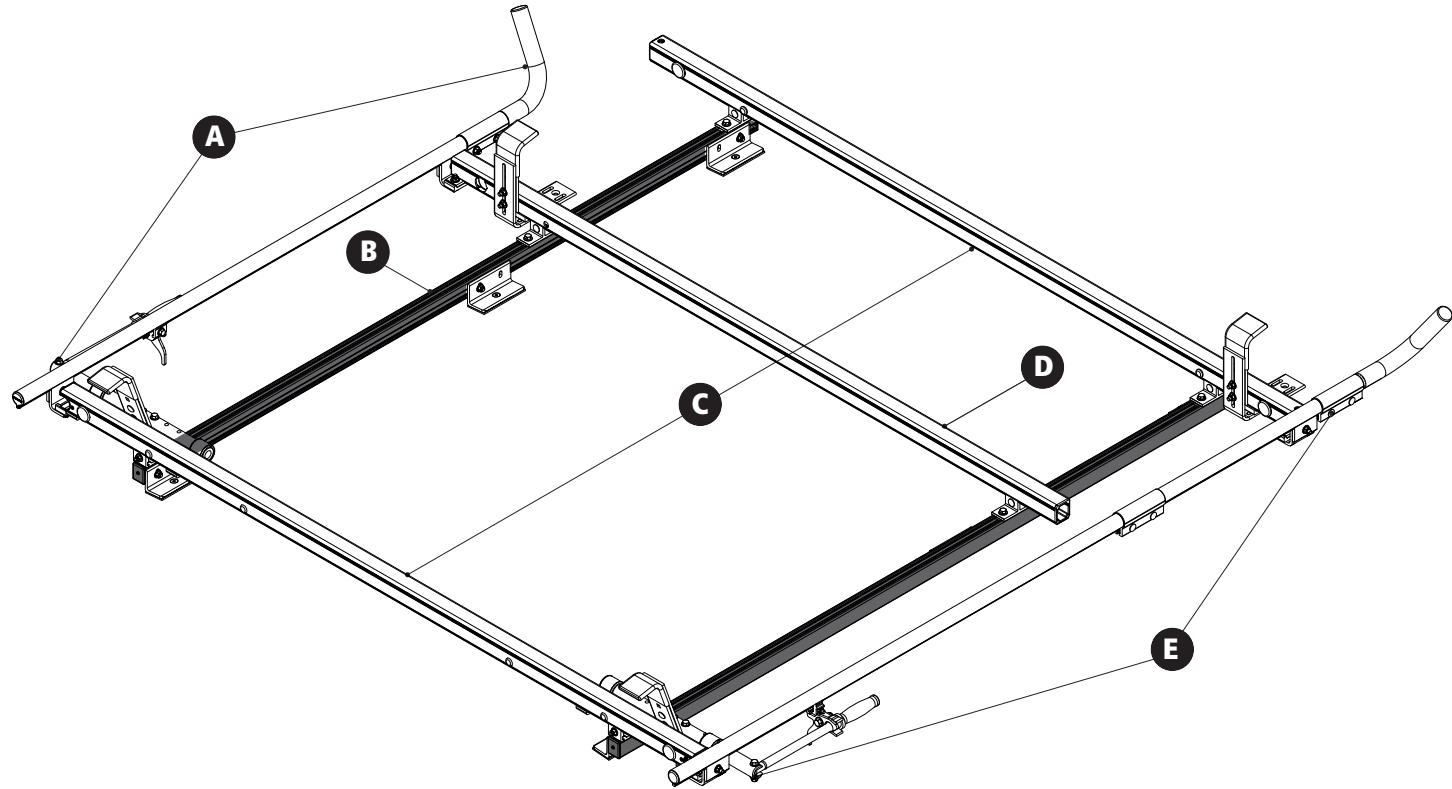

VCC3-FT-M

ErgoRack, Ford Transit Low Roof

Three Crossbars, Powder Coat Finish
Rack Weight (empty): 80 lbs

*Callouts in this Configuration Overview indicate full module assemblies only.

For details on individual parts, please refer to the linked Module Overviews below.

- A: ..... [FEA-0008 Clamp Down Assembly](#)
- B: ..... [FBM-1017-BLK Mounting System](#)
- C: ..... [CBR-0005 Crossbar Assembly](#)
- D: ..... [CBR-0006 Crossbar Assembly](#)
- E: ..... [FEA-0008 Clamp Down Assembly](#)

[Modular Assembly Manuals](#)

ErgoRack Van—Load specifications:

Check vehicle manufacturer recommendations for roof capacity weight limits.

CROSSBAR SPACING	STEP LADDER	EXT. LADDER
4 ft Spacing	6 – 8 ft.	16 – 20 ft.
5 ft Spacing	8 – 10 ft.	16 – 24 ft.
6 ft Spacing	8 – 12 ft.[†]	16 – 28 ft.
7 ft Spacing	10 – 12 ft.[†]	20 – 32 ft.
8 ft Spacing	10 – 12 ft.[†]	20 – 36 ft.

[†]Rotation Configurations: 12 ft. step ladders require an extended upper add-on component.

*Example shown with 130" Wheelbase Configuration