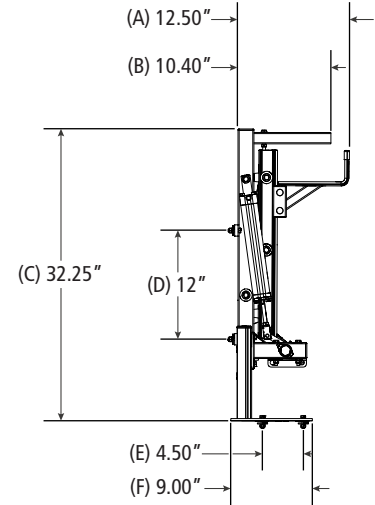

PRIME DESIGN™

A Safe Fleet Brand

UXV-214

Utility Vertical, Side Mount, RH

Dimensional Specifications on Page 2

Configuration as shown:

Rotation Right
Two Vertical Uprights
Reversible Rear Extension Support
ELR-8366 Ratcheting Removable Handle
Finish: White Powder Coat
Overall Weight (empty): 47.00 lbs

Load specifications as shown:

Maximum Ladder Weight RH 75 lbs
Maximum Ladder Length RH 28 ft
Maximum Ladder Section RH..... 14 ft

UXV-214

Utility Vertical, Side Mount, RH

Approximate dimensions as shown:

A: Rack Width	12.50"
B: Upper Post Width	10.40"
C: Total Rack Height	32.25"
D: Upright Mounting Bolt Spread.....	12.00"
E: Mounting Foot Bolt Spread	4.50"
F: Mounting Foot Length	9.00"
G: Rack Length.....	141.50"
H: Drive Shaft Offset.....	55.35"
I: Upright Spacing.....	7'
J: Support Leg Height	10.50"
K: Rear Drive Shaft Support Offset	24.00"
L: Mount Spacing Rear-Center	29.65"
M: Mount Spacing Center-Front.....	87.65"
N: Front Rack Height	25.50"