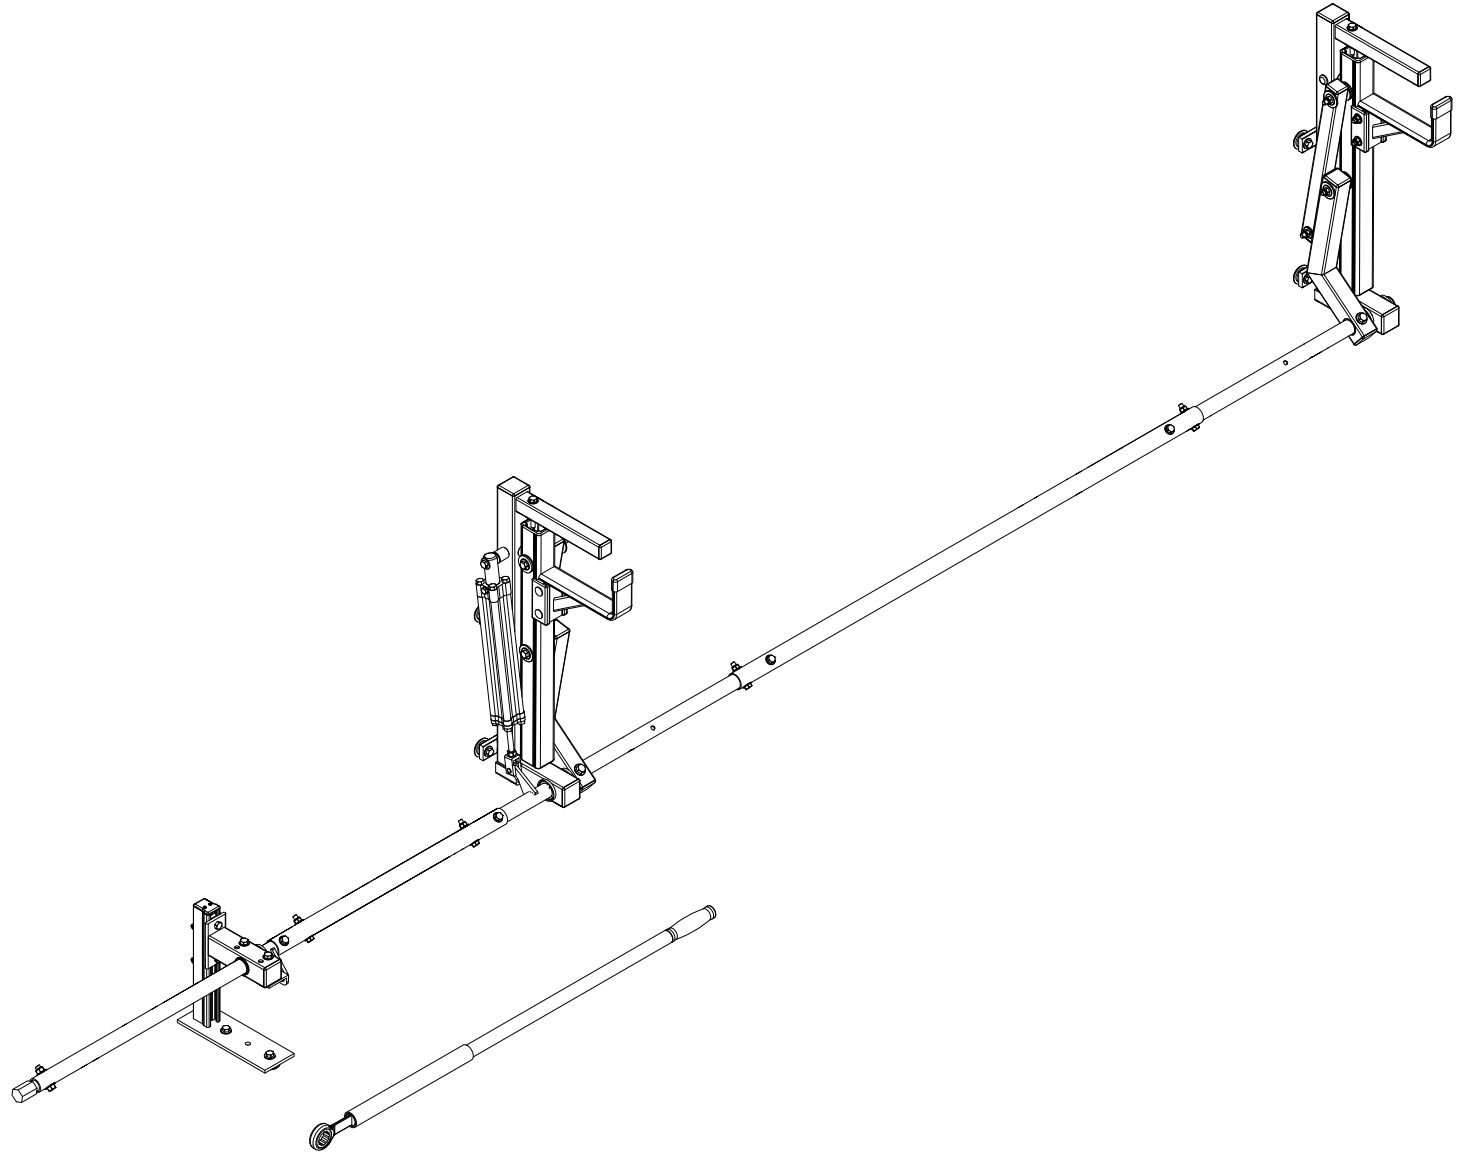

PRIME DESIGN™

A Safe Fleet Brand

UXV-214

Utility Vertical, Side Mount, RH

Dimensional Specifications on Page 2

Configuration as shown:

Rotation Right
Two Vertical Uprights
Reversible Rear Extension Support
ELR-8366 Ratcheting Removable Handle
Finish: White Powder Coat
Overall Weight (empty): 47.00 lbs

Load specifications as shown:

Maximum Ladder Weight RH 75 lbs
Maximum Ladder Length RH 28 ft
Maximum Ladder Section RH..... 14 ft

UXV-214

Utility Vertical, Side Mount, RH

Approximate dimensions as shown:

A: Rack Width	12.50"
B: Upper Post Width	10.40"
C: Total Rack Height	32.25"
D: Upright Mounting Bolt Spread.....	12.00"
E: Mounting Foot Bolt Spread	4.50"
F: Mounting Foot Length	9.00"
G: Rack Length.....	141.50"
H: Drive Shaft Offset.....	55.35"
I: Upright Spacing.....	7'
J: Support Leg Height	10.50"
K: Rear Drive Shaft Support Offset	24.00"
L: Mount Spacing Rear-Center	29.65"
M: Mount Spacing Center-Front.....	87.65"
N: Front Rack Height	25.50"