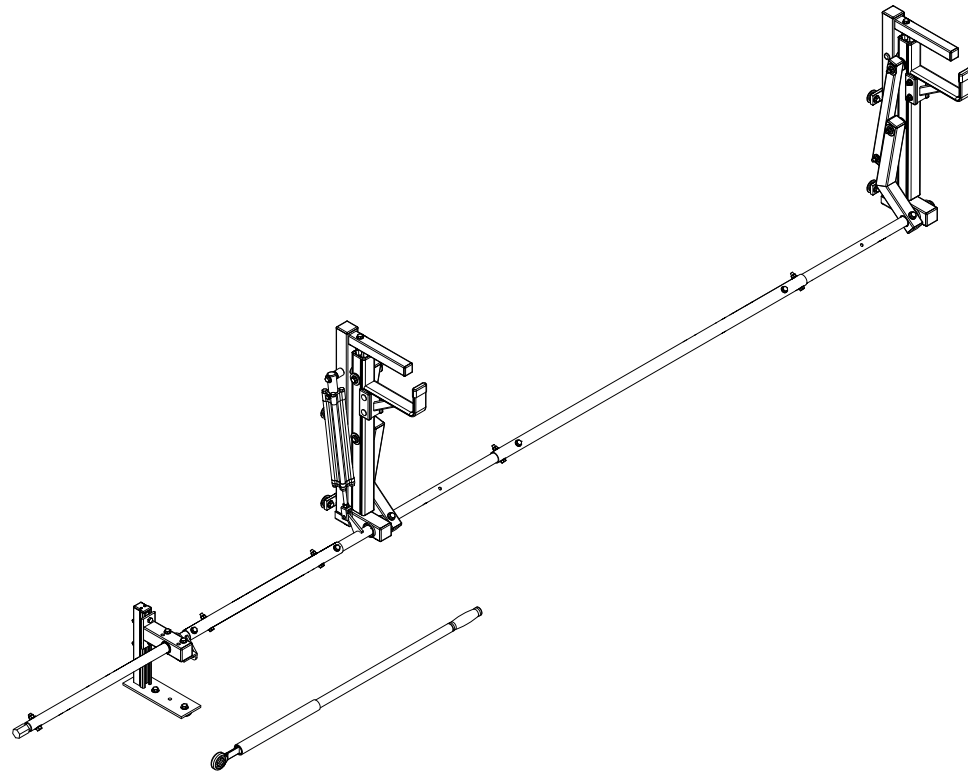

PRIME DESIGN™

A Safe Fleet Brand

UXV-214

Utility Vertical, Side Mount, RH

Dimensional Specifications on Page 2

Configuration as shown:

Rotation Right
Two Vertical Uprights
Reversible Rear Extension Support
ELR-8366 Ratcheting Removable Handle
Finish: White Powder Coat
Overall Weight (empty): 47.00 lbs

Load specifications as shown:

Maximum Ladder Weight RH 75 lbs
Maximum Ladder Length RH 28 ft
Maximum Ladder Section RH..... 14 ft

UXV-214

Utility Vertical, Side Mount, RH

Approximate dimensions as shown:

A: Rack Width	12.50"
B: Upper Post Width	10.40"
C: Total Rack Height	32.25"
D: Upright Mounting Bolt Spread.....	12.00"
E: Mounting Foot Bolt Spread	4.50"
F: Mounting Foot Length	9.00"
G: Rack Length.....	141.50"
H: Drive Shaft Offset.....	55.35"
I: Upright Spacing.....	7'
J: Support Leg Height	10.50"
K: Rear Drive Shaft Support Offset	24.00"
L: Mount Spacing Rear-Center	29.65"
M: Mount Spacing Center-Front.....	87.65"
N: Front Rack Height	25.50"