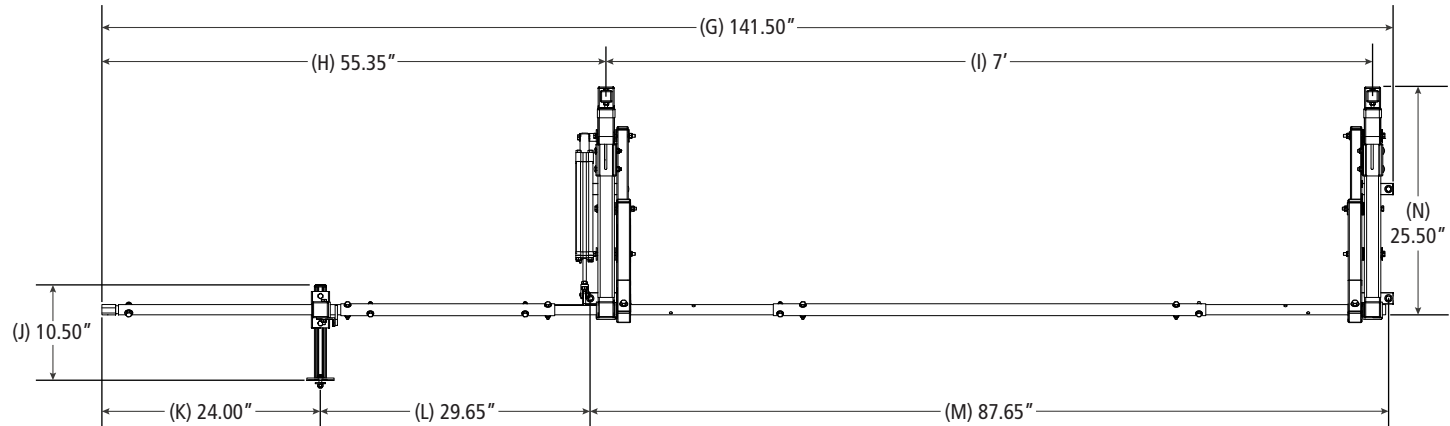

PRIME DESIGN™

A Safe Fleet Brand

UXV-214

Utility Vertical, Side Mount, RH

Dimensional Specifications on Page 2

Configuration as shown:

Rotation Right
Two Vertical Uprights
Reversible Rear Extension Support
ELR-8366 Ratcheting Removable Handle
Finish: White Powder Coat
Overall Weight (empty): 47.00 lbs

Load specifications as shown:

Maximum Ladder Weight RH 75 lbs
Maximum Ladder Length RH 28 ft
Maximum Ladder Section RH..... 14 ft

UXV-214

Utility Vertical, Side Mount, RH

Approximate dimensions as shown:

A: Rack Width	12.50"
B: Upper Post Width	10.40"
C: Total Rack Height	32.25"
D: Upright Mounting Bolt Spread.....	12.00"
E: Mounting Foot Bolt Spread	4.50"
F: Mounting Foot Length	9.00"
G: Rack Length.....	141.50"
H: Drive Shaft Offset.....	55.35"
I: Upright Spacing.....	7'
J: Support Leg Height	10.50"
K: Rear Drive Shaft Support Offset	24.00"
L: Mount Spacing Rear-Center	29.65"
M: Mount Spacing Center-Front.....	87.65"
N: Front Rack Height	25.50"