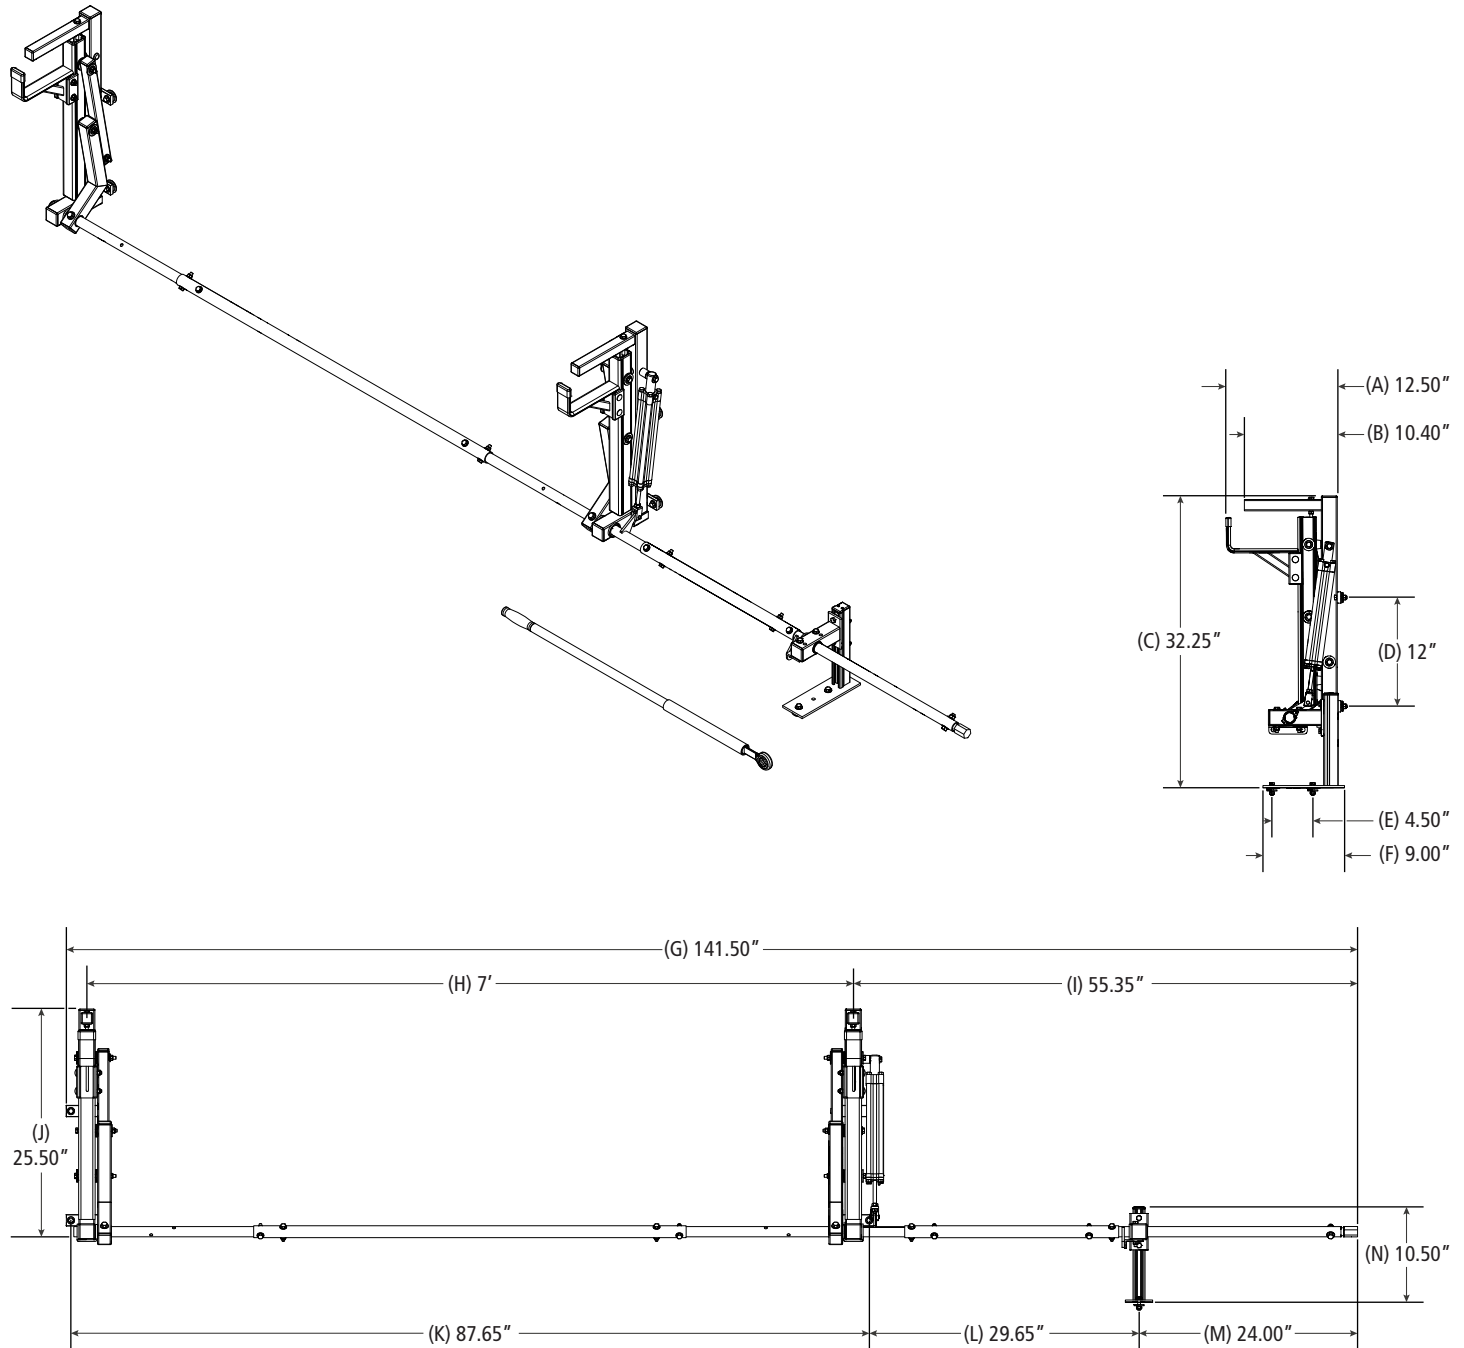

### Utility Vertical, Side Mount, LH

Dimensional Specifications on Page 2

#### Configuration as shown:

- Rotation Left
- Two Vertical Uprights
- Reversible Rear Extension Support
- ELR-8366 Ratcheting Removable Handle
- Finish: White Powder Coat
- Overall Weight (empty): 47.00 lbs

#### Load specifications as shown:

- Maximum Ladder Weight LH..... 75 lbs
- Maximum Ladder Length LH..... 28 ft
- Maximum Ladder Section LH ..... 14 ft

### Utility Vertical, Side Mount, LH

Approximate dimensions as shown:

A: Rack Width .....	12.50"
B: Upper Post Width .....	10.40"
C: Total Rack Height .....	32.25"
D: Upright Mounting Bolt Spread.....	12.00"
E: Mounting Foot Bolt Spread .....	4.50"
F: Mounting Foot Length .....	9.00"
G: Rack Length.....	141.50"
H: Upright Spacing .....	7'
I: Drive Shaft Offset .....	55.35"
J: Front Rack Height.....	25.50"
K: Mount Spacing Center-Front .....	87.65"
L: Mount Spacing Rear-Center .....	29.65"
M: Rear Drive Shaft Support Offset .....	24.00"
N: Support Leg Height .....	10.50"