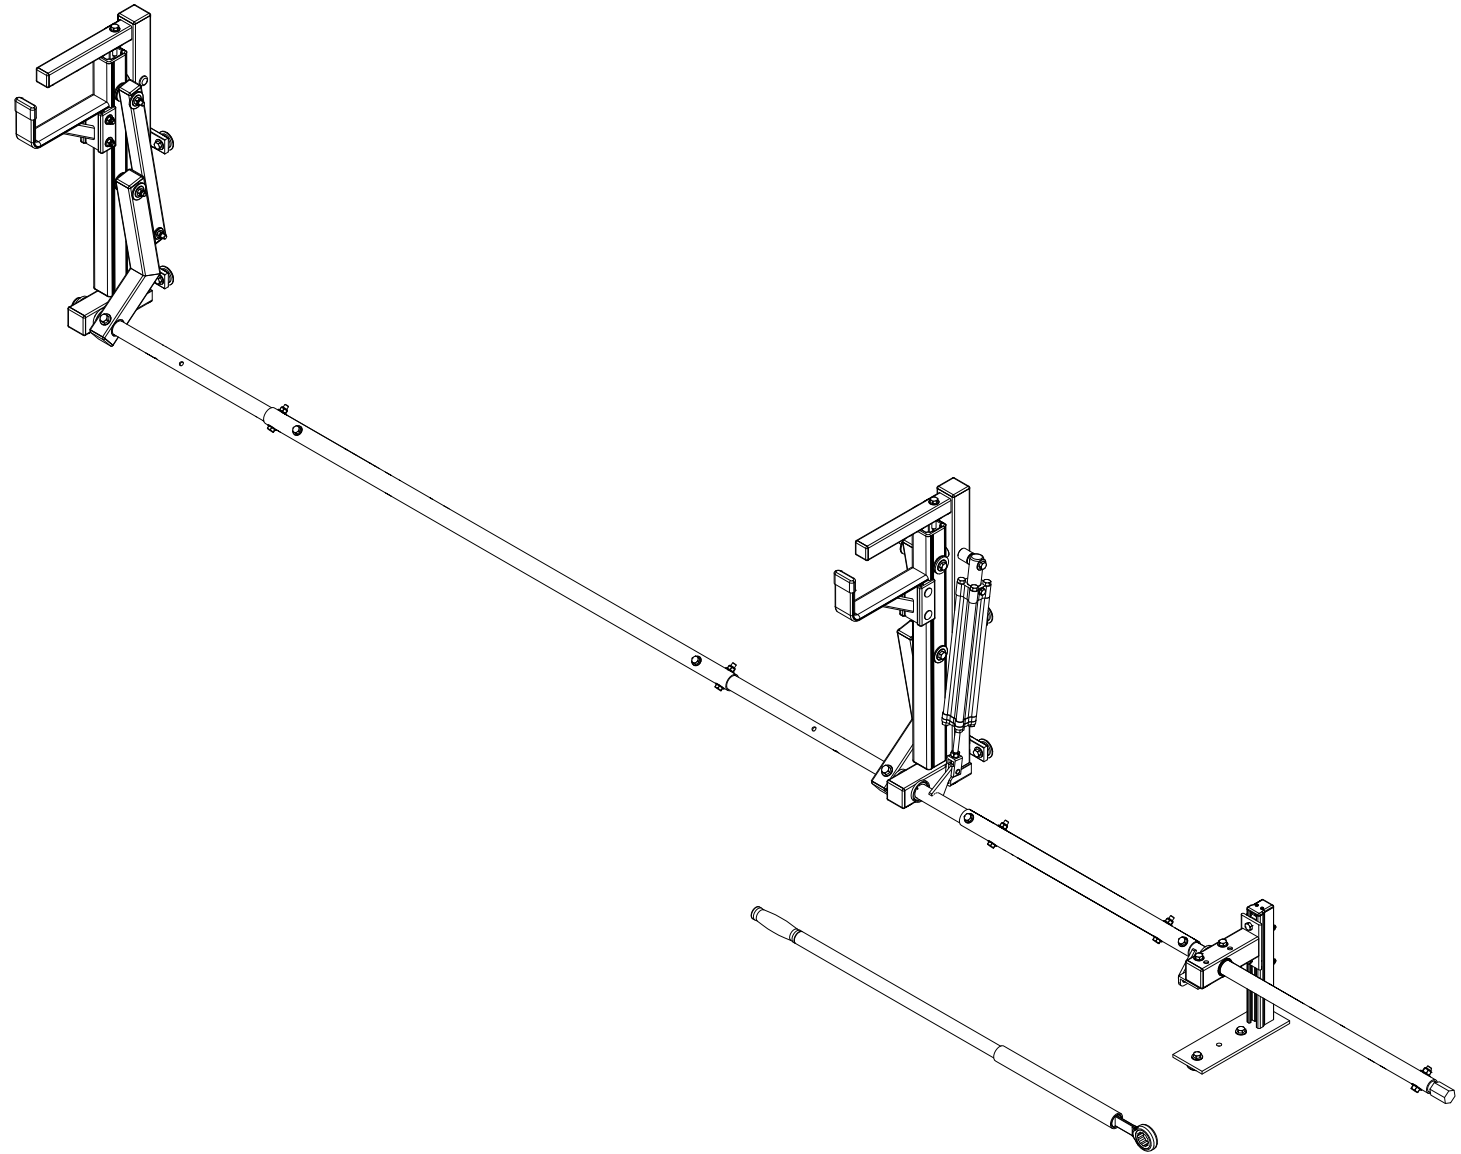

### Utility Vertical, Side Mount, LH

Dimensional Specifications on Page 2

#### Configuration as shown:

- Rotation Left
- Two Vertical Uprights
- Reversible Rear Extension Support
- ELR-8366 Ratcheting Removable Handle
- Finish: White Powder Coat
- Overall Weight (empty): 47.00 lbs

#### Load specifications as shown:

- Maximum Ladder Weight LH..... 75 lbs
- Maximum Ladder Length LH..... 28 ft
- Maximum Ladder Section LH ..... 14 ft