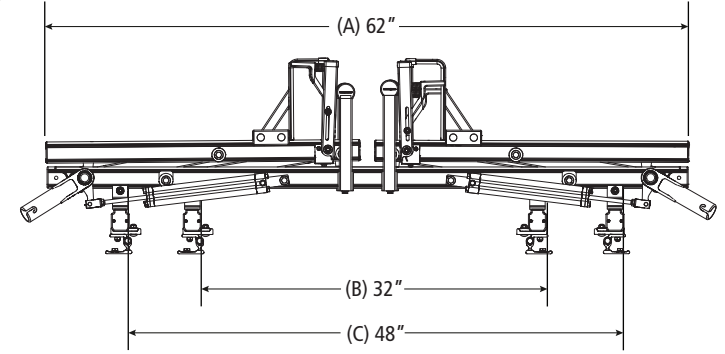

#### Configuration as shown:

Rotation Left/Rotation Right  
62.00" Crossbar Family  
Three Crossbars, US Gen4  
FBM3-0019 Suspended Direct Mounting System  
Finish: White Powder Coat  
Rack Weight (empty): 113.25 lbs

#### Load specifications as shown:

Maximum Ladder Weight LH..... 75 lbs  
Maximum Ladder Length LH..... 24 ft  
Maximum Ladder Section LH ..... 12 ft  
Maximum Ladder Weight RH ..... 75 lbs  
Maximum Ladder Length RH ..... 32 ft  
Maximum Ladder Section RH..... 16 ft

### Pickup Rack, Universal

Approximate dimensions as shown:

A: Crossbar Width .....	62"
B: Minimum Mount Spacing L/R** .....	32"
C: Maximum Mount Spacing L/R** .....	48"
D: Rack Length .....	124"
E: Overall Crossbar Spacing .....	8'
F: Crossbar Spacing (R/C) .....	5'-6"
G: Rack Height .....	19"
H: Mount Spacing F/R (Typ) .....	53"-68"
I: Maximum Mount Offset (FR) .....	30"
J: Maximum Mount Offset (RR) .....	23"
K: Mount Spacing F/R (Alt) .....	53"-68"
L: Maximum Mount Offset (FR) .....	30"