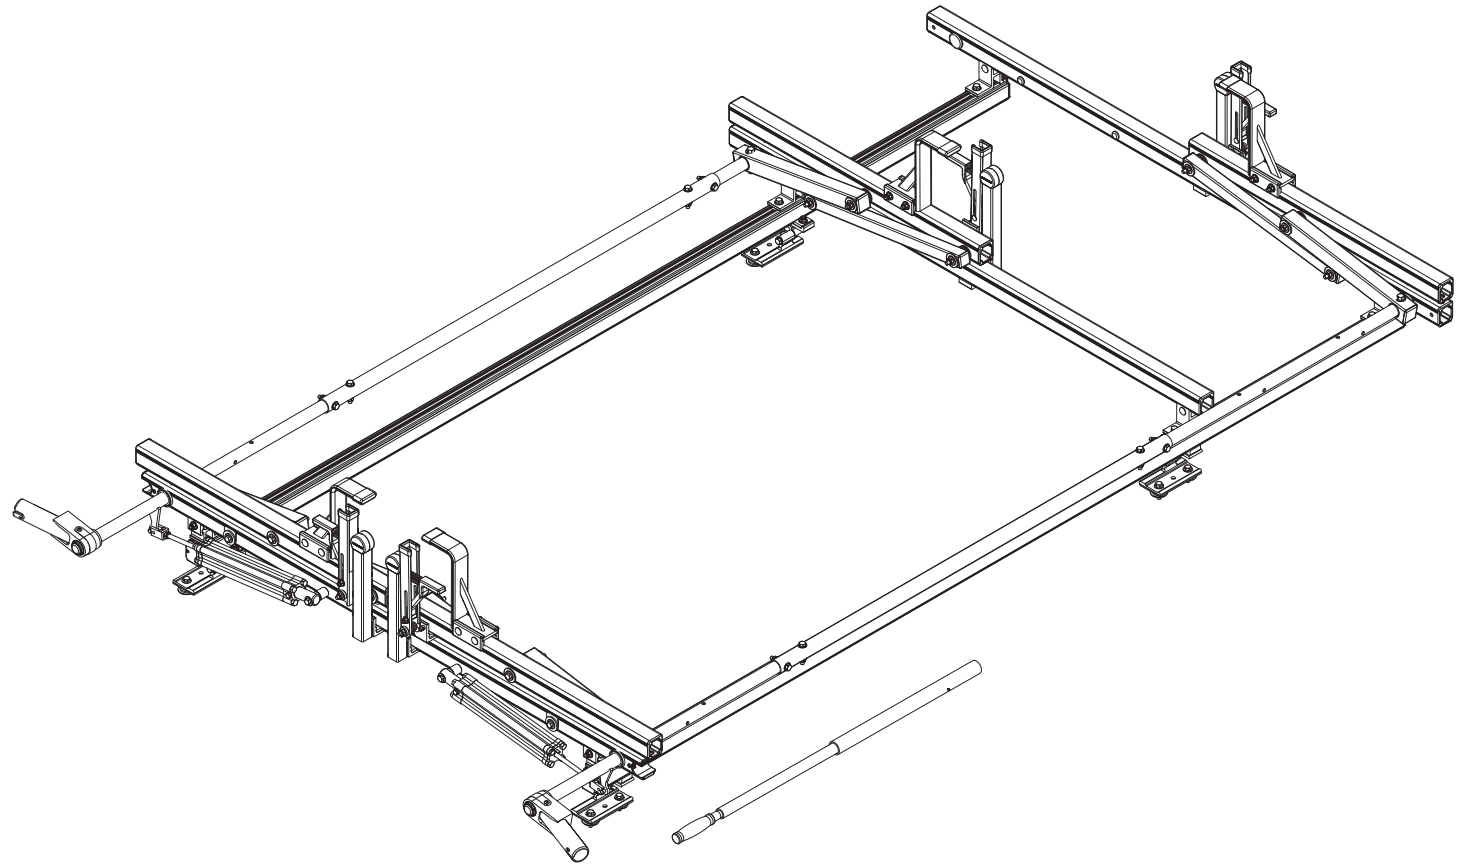

### Pickup Rack, Universal

Dimensional Specifications on Page 2

#### Configuration as shown:

Rotation Left/Rotation Right  
62.00" Crossbar Family  
Three Crossbars, US Gen4  
FBM3-0019 Suspended Direct Mounting System  
Finish: White Powder Coat  
Rack Weight (empty): 113.25 lbs

#### Load specifications as shown:

Maximum Ladder Weight LH..... 75 lbs  
Maximum Ladder Length LH..... 24 ft  
Maximum Ladder Section LH ..... 12 ft  
Maximum Ladder Weight RH ..... 75 lbs  
Maximum Ladder Length RH ..... 32 ft  
Maximum Ladder Section RH..... 16 ft