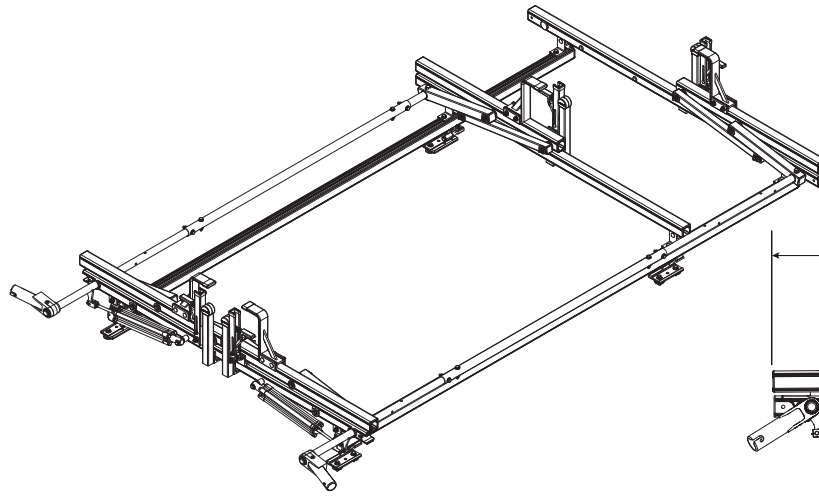

#### Configuration as shown:

Rotation Left/Rotation Right  
62.00" Crossbar Family  
Three Crossbars, US Gen4  
FBM3-0019 Suspended Direct Mounting System  
Finish: White Powder Coat  
Rack Weight (empty): 113.25 lbs

#### Load specifications as shown:

Maximum Ladder Weight LH..... 75 lbs  
Maximum Ladder Length LH..... 24 ft  
Maximum Ladder Section LH ..... 12 ft  
Maximum Ladder Weight RH ..... 75 lbs  
Maximum Ladder Length RH ..... 32 ft  
Maximum Ladder Section RH..... 16 ft

### Pickup Rack, Universal

Approximate dimensions as shown:

A: Crossbar Width .....	62"
B: Minimum Mount Spacing L/R** .....	32"
C: Maximum Mount Spacing L/R** .....	48"
D: Rack Length .....	124"
E: Overall Crossbar Spacing .....	8'
F: Crossbar Spacing (R/C) .....	5'-6"
G: Rack Height .....	19"
H: Mount Spacing F/R (Typ) .....	53"-68"
I: Maximum Mount Offset (FR) .....	30"
J: Maximum Mount Offset (RR) .....	23"
K: Mount Spacing F/R (Alt) .....	53"-68"
L: Maximum Mount Offset (FR) .....	30"