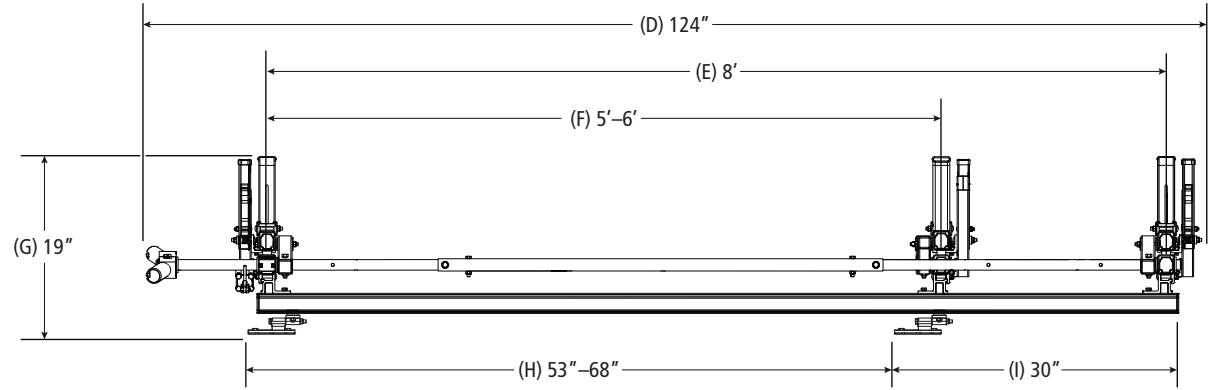

#### Configuration as shown:

Rotation Left/Rotation Right  
62.00" Crossbar Family  
Three Crossbars, US Gen4  
FBM3-0019 Suspended Direct Mounting System  
Finish: White Powder Coat  
Rack Weight (empty): 113.25 lbs

#### Load specifications as shown:

Maximum Ladder Weight LH..... 75 lbs  
Maximum Ladder Length LH..... 24 ft  
Maximum Ladder Section LH ..... 12 ft  
Maximum Ladder Weight RH ..... 75 lbs  
Maximum Ladder Length RH ..... 32 ft  
Maximum Ladder Section RH..... 16 ft

### Pickup Rack, Universal

Approximate dimensions as shown:

A: Crossbar Width .....	62"
B: Minimum Mount Spacing L/R** .....	32"
C: Maximum Mount Spacing L/R** .....	48"
D: Rack Length .....	124"
E: Overall Crossbar Spacing .....	8'
F: Crossbar Spacing (R/C) .....	5'-6"
G: Rack Height .....	19"
H: Mount Spacing F/R (Typ) .....	53"-68"
I: Maximum Mount Offset (FR) .....	30"
J: Maximum Mount Offset (RR) .....	23"
K: Mount Spacing F/R (Alt) .....	53"-68"
L: Maximum Mount Offset (FR) .....	30"