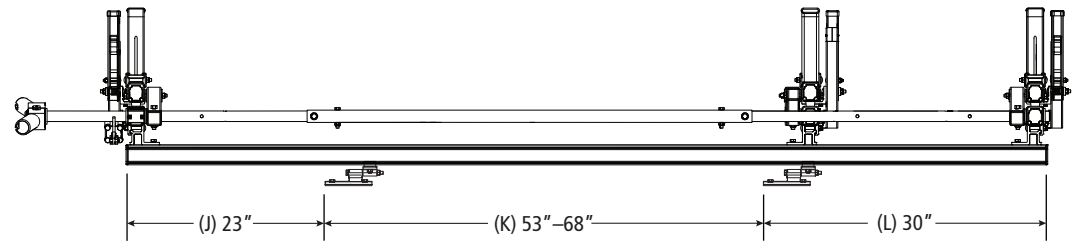

Alternate Installation

Assembly Manual also available:

PRR3-0031

USOV-PRR30031-US01 Rev-A 1019