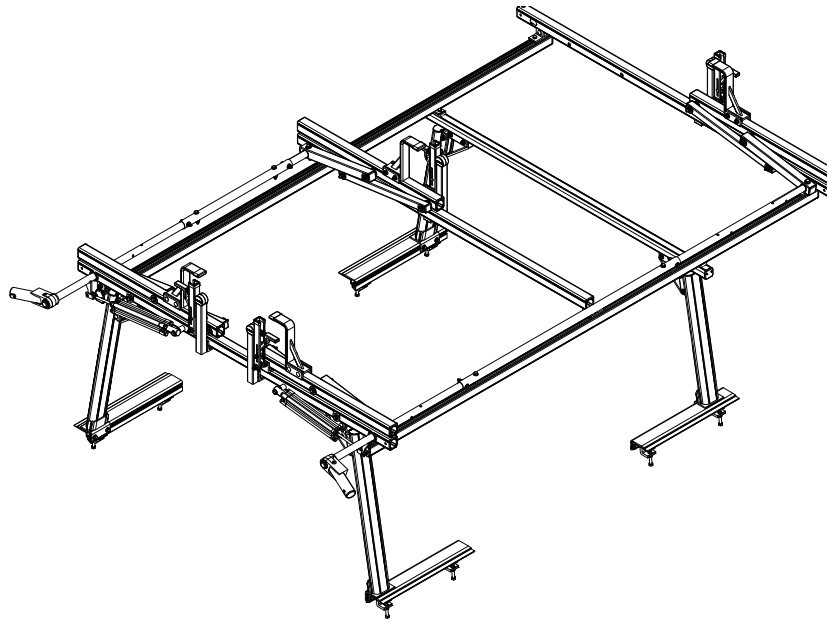

PRR3-0021

Pickup Rack, Universal

Approximate dimensions as shown:

A: Mount Spacing L/R.....	64"
B: Crossbar Width.....	68"
C: Rack Width.....	74"
D: Rack Length.....	112.5"
E: Mid Crossbar Spacing.....	4'
F: Mount Spacing F/R.....	73"
G: Rack Height.....	41"

Assembly Manual also available:

PRR3-0021

USOV-PRR30021-US01 Rev-A 0118