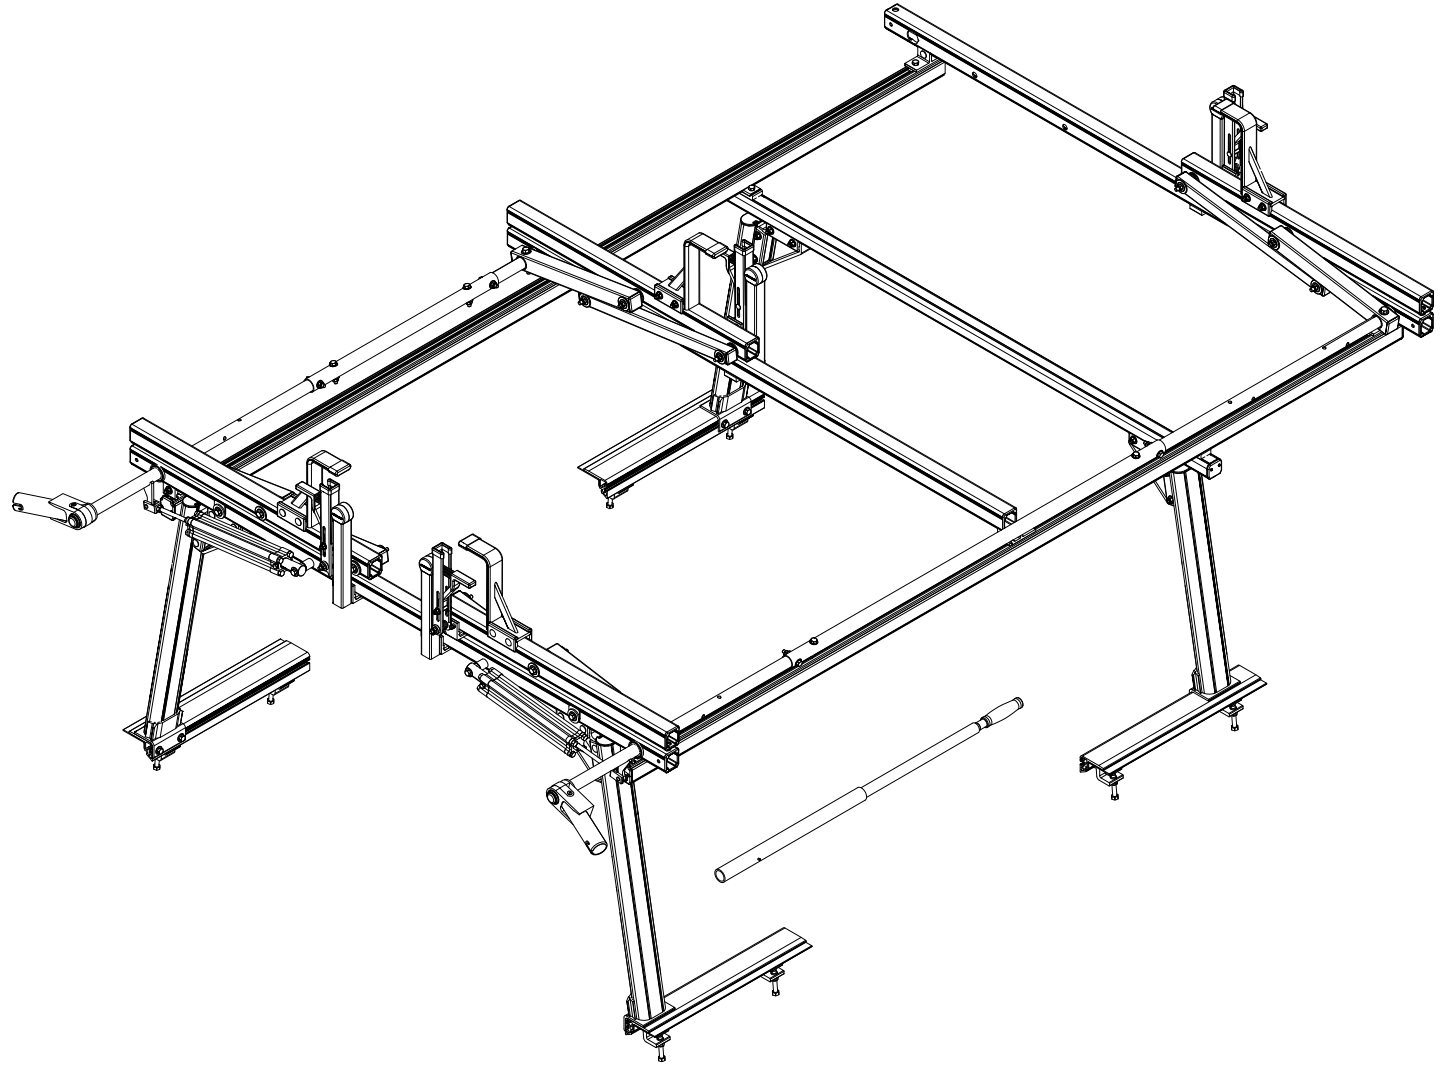

### Pickup Rack, Universal

Dimensional Specifications on Page 2

#### Configuration as shown:

Rotation Left/Rotation Right  
w/Suspended B5 Handle  
Three Crossbars, US Gen4  
Finish: White Powder Coat  
Rack Weight (empty): 143 lbs

#### Load specifications as shown:

Maximum Ladder Weight LH..... 75 lbs  
Maximum Ladder Length LH..... 16 ft  
Maximum Ladder Section LH..... 8 ft  
Maximum Ladder Weight RH..... 75 lbs  
Maximum Ladder Length RH..... 32 ft  
Maximum Ladder Section RH..... 16 ft