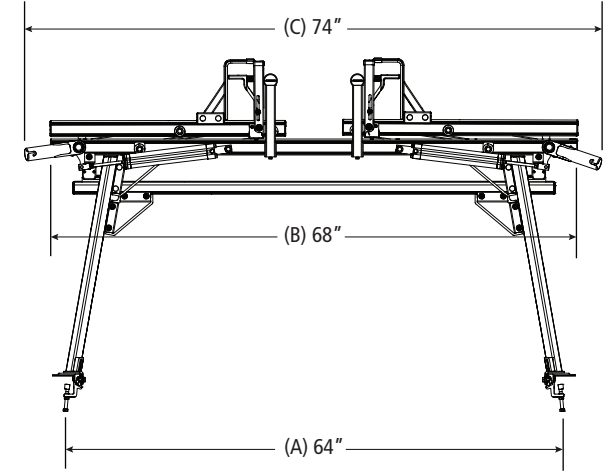

#### Load specifications as shown:

Maximum Ladder Weight LH..... 75 lbs  
Maximum Ladder Length LH..... 16 ft  
Maximum Ladder Section LH..... 8 ft  
Maximum Ladder Weight RH..... 75 lbs  
Maximum Ladder Length RH..... 32 ft  
Maximum Ladder Section RH..... 16 ft

### Pickup Rack, Universal

Approximate dimensions as shown:

A: Mount Spacing L/R.....	64"
B: Crossbar Width.....	68"
C: Rack Width.....	74"
D: Rack Length.....	112.5"
E: Mid Crossbar Spacing.....	4'
F: Mount Spacing F/R.....	73"
G: Rack Height.....	41"