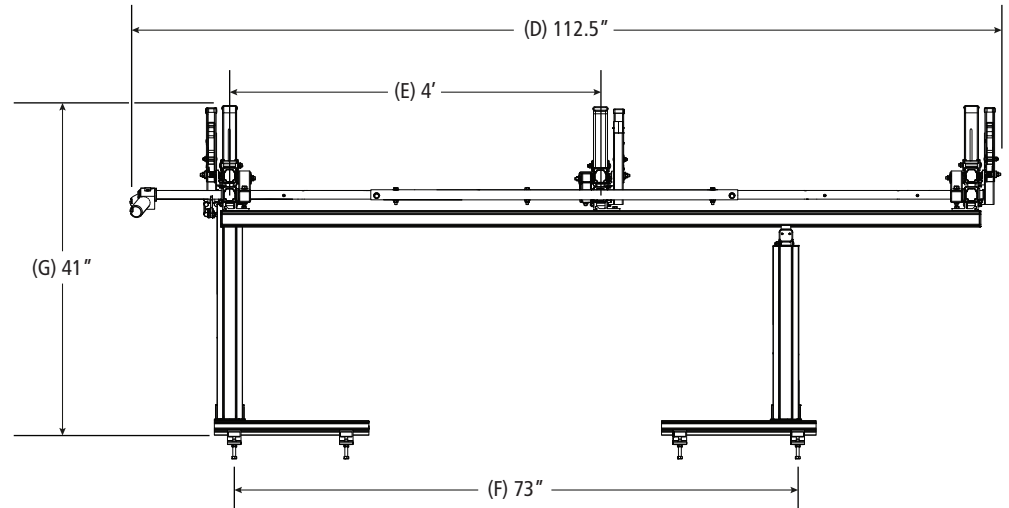

#### Load specifications as shown:

Maximum Ladder Weight LH..... 75 lbs  
Maximum Ladder Length LH..... 16 ft  
Maximum Ladder Section LH..... 8 ft  
Maximum Ladder Weight RH..... 75 lbs  
Maximum Ladder Length RH..... 32 ft  
Maximum Ladder Section RH..... 16 ft

### Pickup Rack, Universal

Approximate dimensions as shown:

A: Mount Spacing L/R.....	64"
B: Crossbar Width.....	68"
C: Rack Width.....	74"
D: Rack Length.....	112.5"
E: Mid Crossbar Spacing.....	4'
F: Mount Spacing F/R.....	73"
G: Rack Height.....	41"