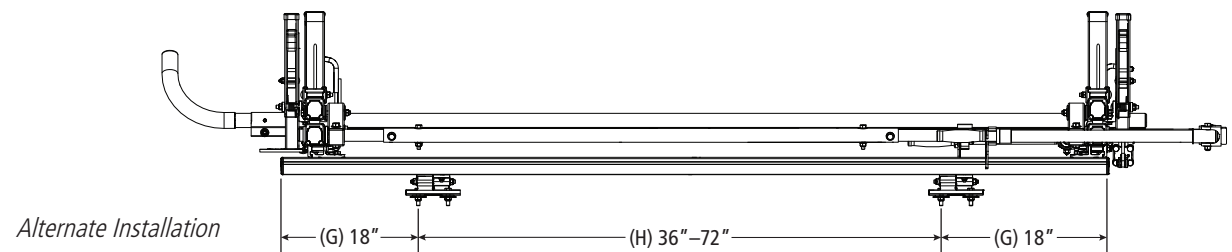

PRC-6000

Pickup Rack, Universal

Shown with MPK-0007 for illustrative purposes only

Approximate dimensions as shown:

- A: Maximum Mount Spacing L/R..... 48"
- B: Minimum Mount Spacing L/R..... 36"
- C: Rack Width ..... 67"
- D: Rack Length..... 98"
- E: Crossbar Spacing..... 6'
- F: Mount Spacing F/R (Typ) ..... 54"–72"
- G: Maximum Mount Offset ..... 18"
- H: Mount Spacing F/R (Alt) ..... 36"–72"
- I: Rack Height..... 17"

*Note: Mounting Hardware purchased separately. For more information, please contact Sales & Support.

Assembly Manual also available:

PRC-6000

USOV-PRC6000-US01 Rev-A 0118