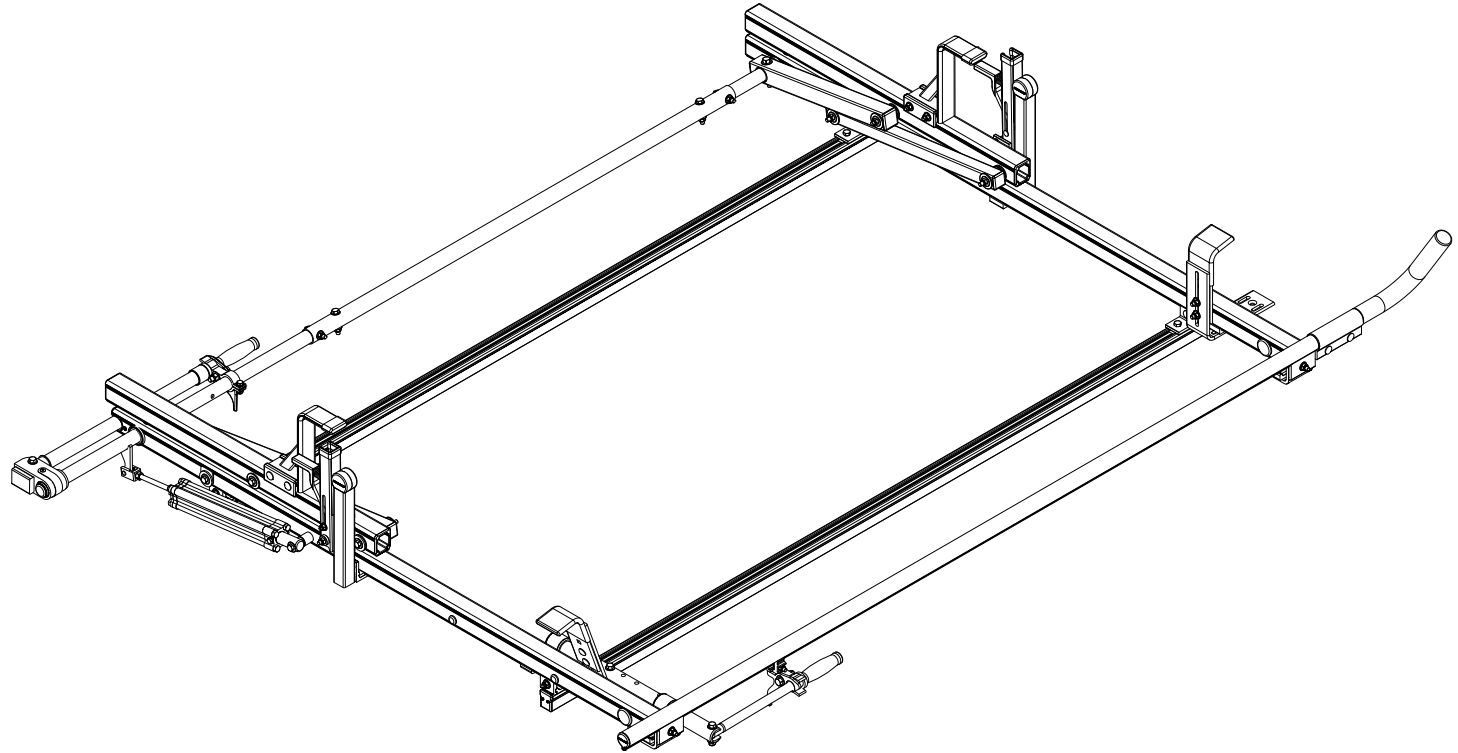

#### *Load specifications as shown:*

Maximum Ladder Weight LH..... 75 lbs

Maximum Ladder Length LH..... 24 ft

Maximum Ladder Section LH..... 12 ft

Maximum Ladder Weight RH..... 100 lbs

Maximum Ladder Length RH..... 24 ft

Maximum Ladder Section RH..... 12 ft

*\*Note: Mounting Hardware purchased separately. For more information, please contact Sales & Support.*