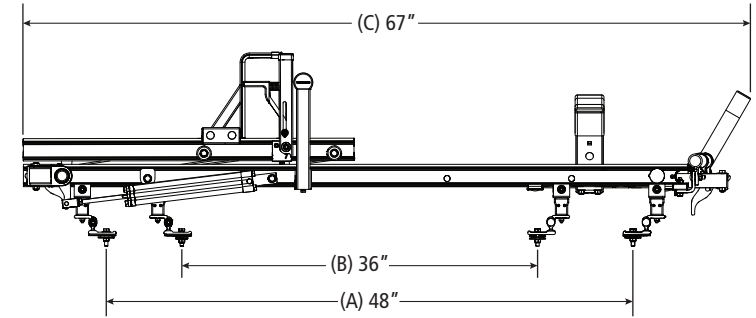

#### *Load specifications as shown:*

Maximum Ladder Weight LH..... 75 lbs

Maximum Ladder Length LH..... 24 ft

Maximum Ladder Section LH..... 12 ft

Maximum Ladder Weight RH..... 100 lbs

Maximum Ladder Length RH..... 24 ft

Maximum Ladder Section RH..... 12 ft

*\*Note: Mounting Hardware purchased separately. For more information, please contact Sales & Support.*

### Pickup Rack, Universal

Shown with MPK-0007 for illustrative purposes only

Approximate dimensions as shown:

- A: Maximum Mount Spacing L/R..... 48"
- B: Minimum Mount Spacing L/R..... 36"
- C: Rack Width ..... 67"
- D: Rack Length..... 98"
- E: Crossbar Spacing..... 6'
- F: Mount Spacing F/R (Typ) ..... 54"–72"
- G: Maximum Mount Offset ..... 18"
- H: Mount Spacing F/R (Alt) ..... 36"–72"
- I: Rack Height..... 17"