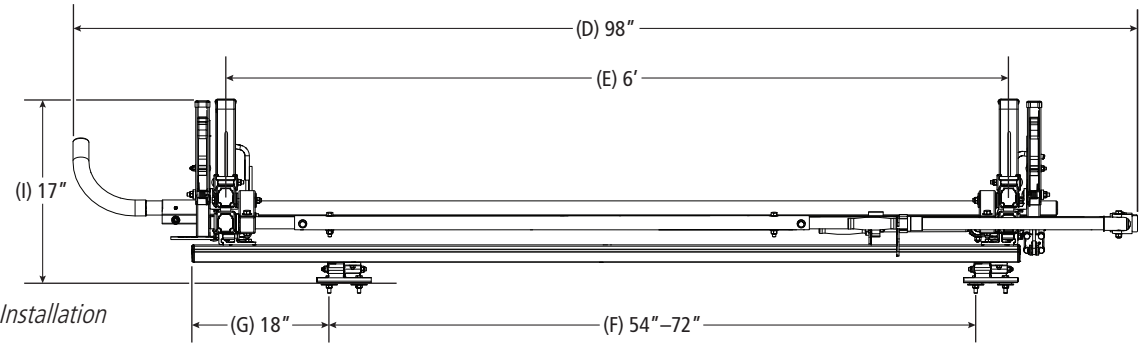

Maximum Ladder Section RH..... 12 ft

*\*Note: Mounting Hardware purchased separately. For more information, please contact Sales & Support.*

### Pickup Rack, Universal

Shown with MPK-0007 for illustrative purposes only

Approximate dimensions as shown:

- A: Maximum Mount Spacing L/R..... 48"
- B: Minimum Mount Spacing L/R..... 36"
- C: Rack Width ..... 67"
- D: Rack Length..... 98"
- E: Crossbar Spacing..... 6'
- F: Mount Spacing F/R (Typ) ..... 54"–72"
- G: Maximum Mount Offset ..... 18"
- H: Mount Spacing F/R (Alt) ..... 36"–72"
- I: Rack Height..... 17"