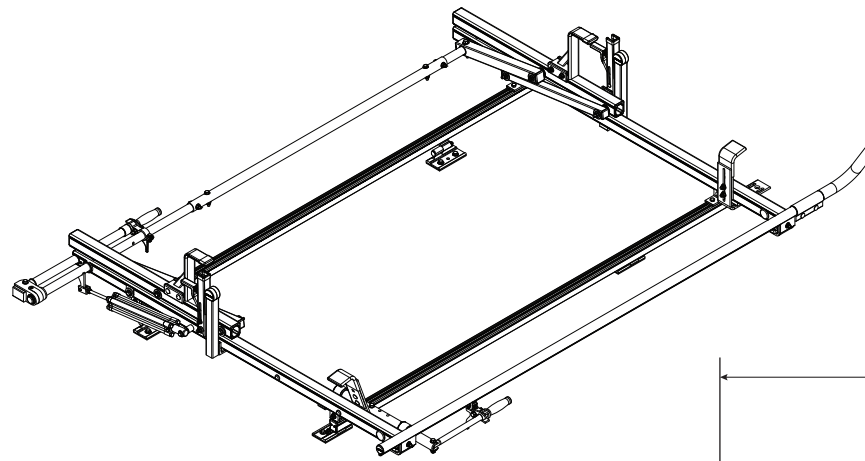

PRC-6000

Pickup Rack, Universal

Shown with MPK-0007 for illustrative purposes only

Approximate dimensions as shown:

- A: Maximum Mount Spacing L/R..... 48"
- B: Minimum Mount Spacing L/R..... 36"
- C: Rack Width ..... 67"
- D: Rack Length..... 98"
- E: Crossbar Spacing..... 6'
- F: Mount Spacing F/R (Typ) ..... 54"–72"
- G: Maximum Mount Offset ..... 18"
- H: Mount Spacing F/R (Alt) ..... 36"–72"
- I: Rack Height..... 17"

*Note: Mounting Hardware purchased separately. For more information, please contact Sales & Support.

Assembly Manual also available:

PRC-6000

USOV-PRC6000-US01 Rev-A 0118