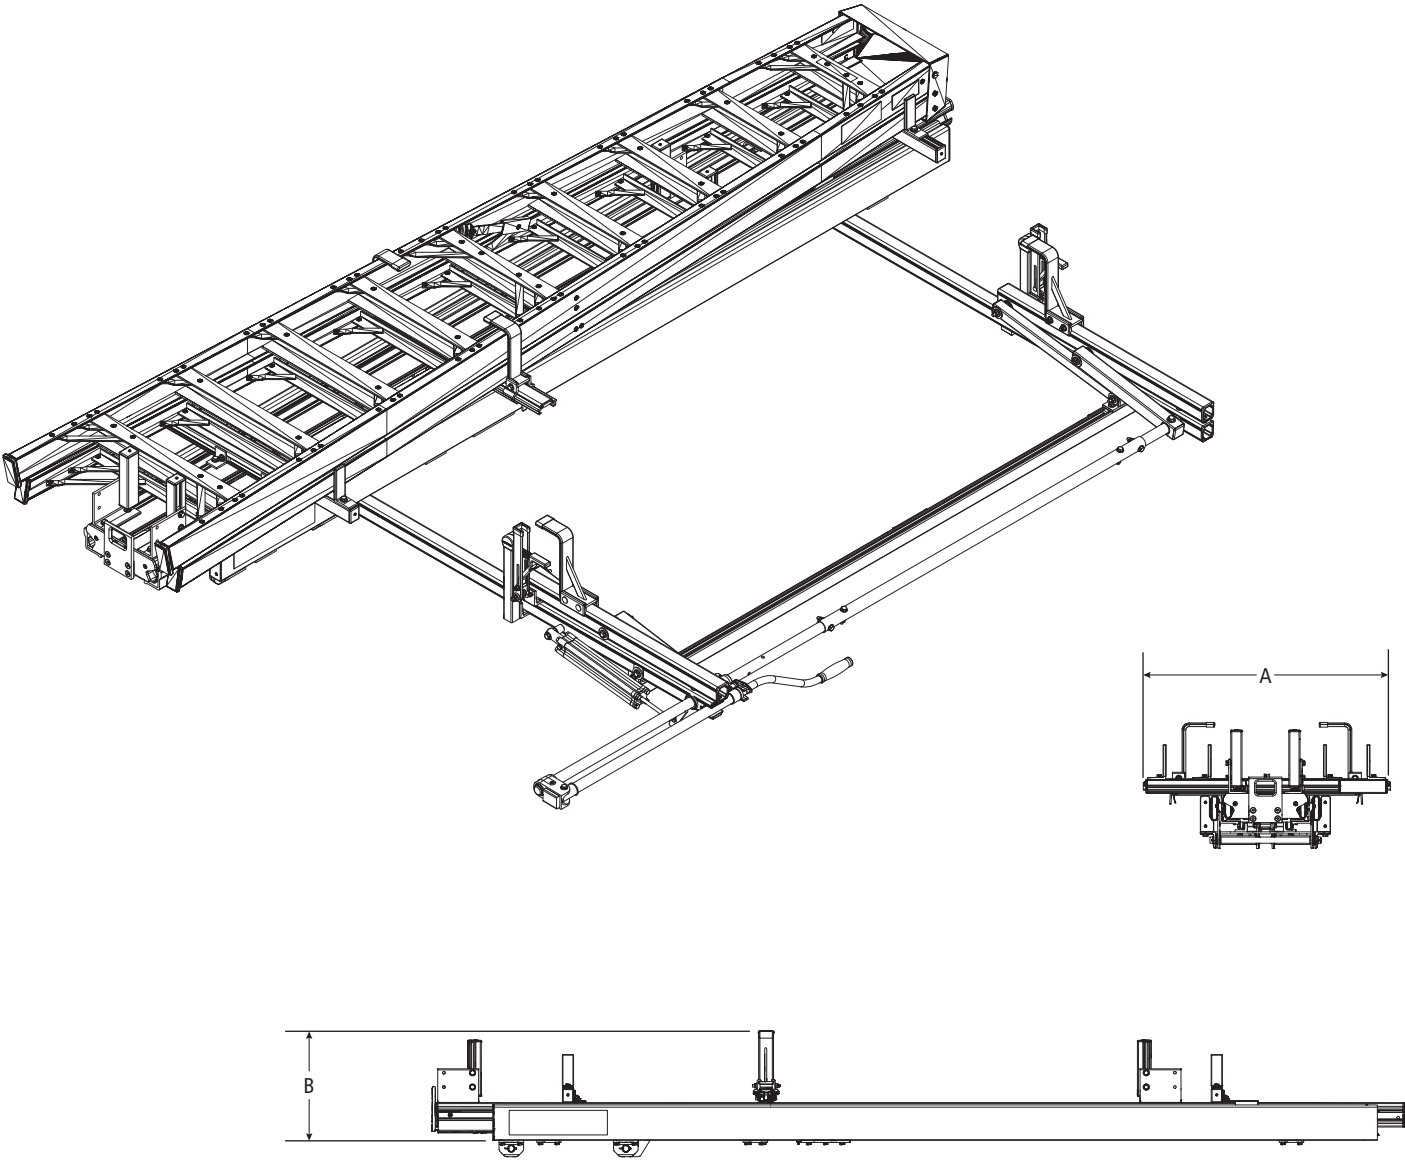

PLR-8234

DeployPro Lock N Go

Specifications on Page 2

Configuration as shown:

Step Ladder Clamp System
Feature for DPS-8000/8001
Finish: White Powder Coat
Rack Weight (empty): 7 lbs

Load specifications as shown:

Maximum Ladder Weight..... 75 lbs
Maximum Ladder Length..... 32 ft
Maximum Ladder Section 16 ft

**Note: DeployPro purchased separately. For more information, please contact Sales & Support.*

PLR-8234

DeployPro Lock N Go

Approximate height as shown:

- A: Width 29.50"
- B: Total Height (DPS & PLR) 13.25"

**Note: DeployPro and Ladder Rack purchased separately.
For more information, please contact Sales & Support.*

Assembly Manual also available: