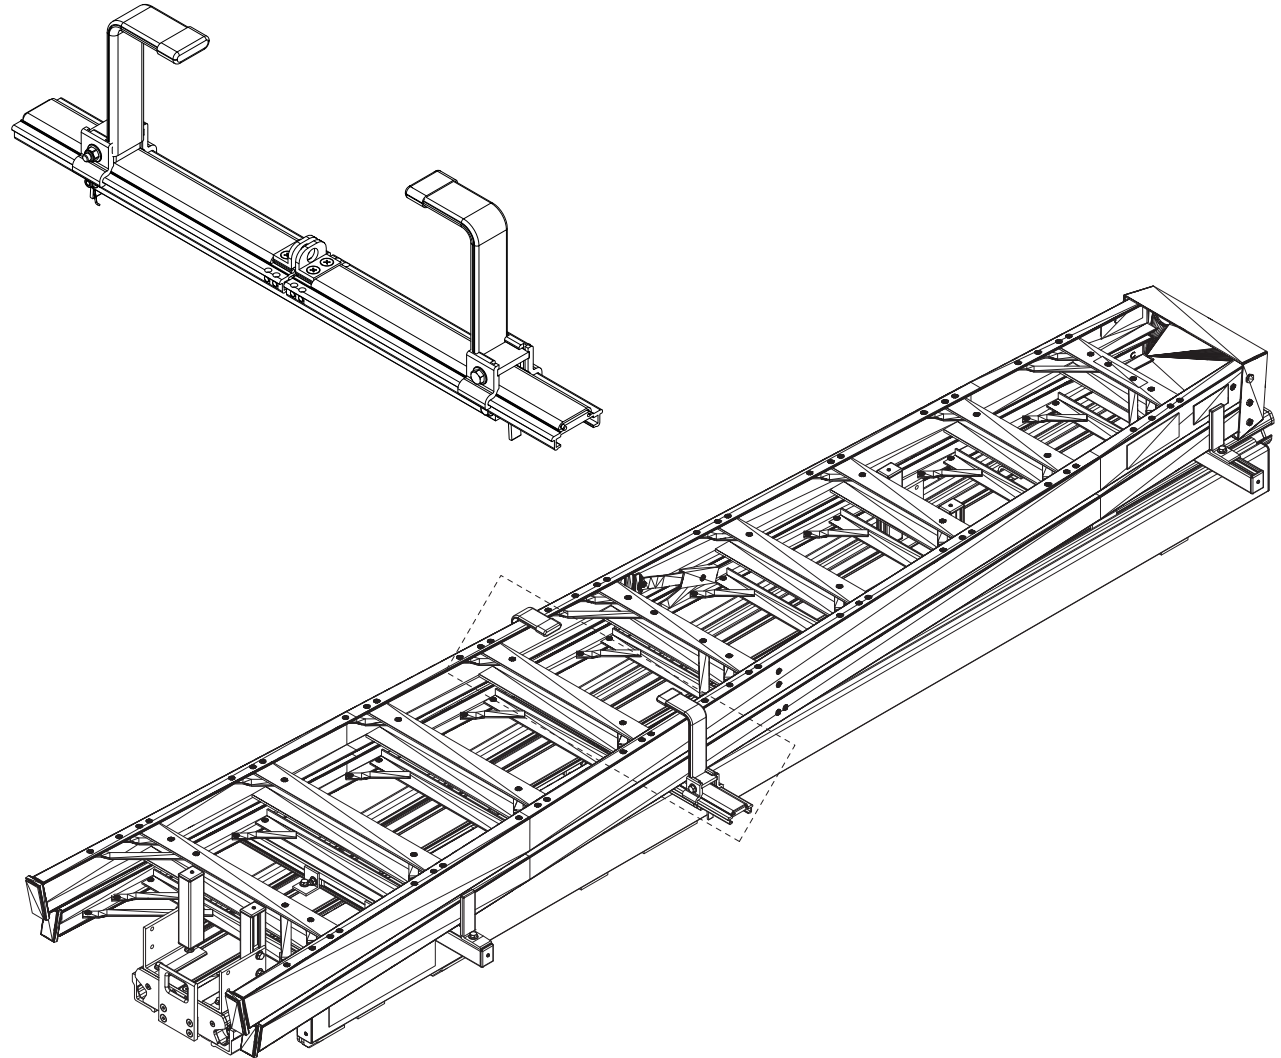

PLR-8234

DeployPro Lock N Go

Specifications on Page 2

Configuration as shown:

Step Ladder Clamp System
Feature for DPS-8000/8001
Finish: White Powder Coat
Rack Weight (empty): 7 lbs

Load specifications as shown:

Maximum Ladder Weight..... 75 lbs
Maximum Ladder Length..... 32 ft
Maximum Ladder Section 16 ft

**Note: DeployPro purchased separately. For more information, please contact Sales & Support.*

PLR-8234

DeployPro Lock N Go

Approximate height as shown:

- A: Width 29.50"
- B: Total Height (DPS & PLR) 13.25"

**Note: DeployPro and Ladder Rack purchased separately.
For more information, please contact Sales & Support.*

Assembly Manual also available: