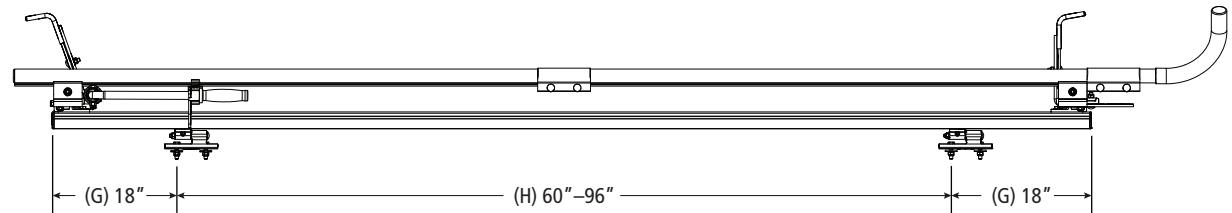

Alternate Installation

*Note: Mounting Hardware purchased separately. For more information, please contact Sales & Support.

Assembly Manual also available:

PCC-6001

USOV-PCC6001-US01 Rev-A 0118