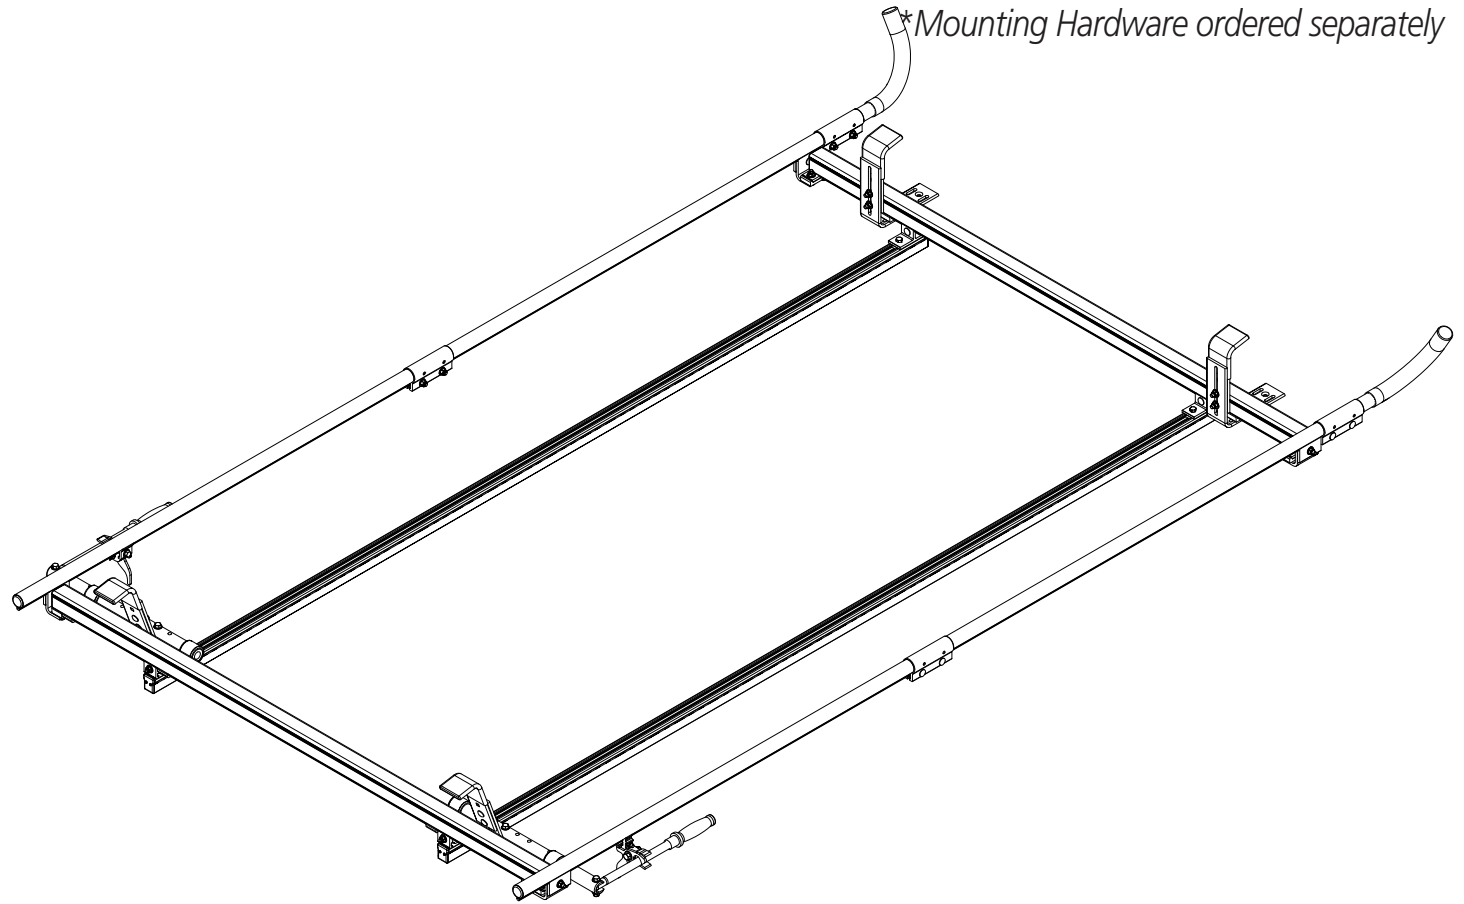

PCC-6001

Pickup Rack, Universal

Dimensional Specifications on Page 2

Configuration as shown:

Clamp Down Left/Clamp Down Right

Two Crossbars, US Gen4

Finish: White Powder Coat

Rack Weight (empty): 52 lbs

Load specifications as shown:

Maximum Ladder Weight LH..... 100 lbs

Maximum Ladder Length LH..... 32 ft

Maximum Ladder Section LH ..... 16 ft

Maximum Ladder Weight RH ..... 100 lbs

Maximum Ladder Length RH ..... 32 ft

Maximum Ladder Section RH..... 16 ft

*Note: Mounting Hardware purchased separately. For more information, please contact Sales & Support.