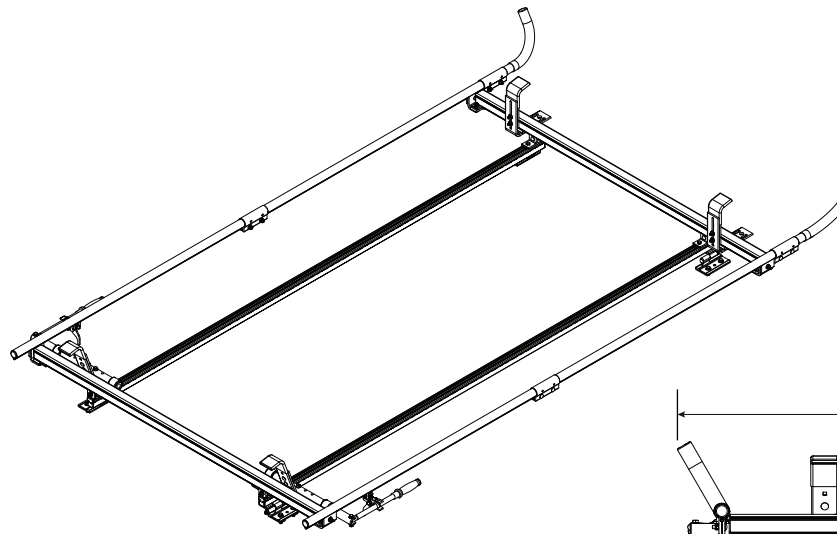

PCC-6001

Pickup Rack, Universal

Shown with MPK-0007 for illustrative purposes only

Approximate dimensions as shown:

- A: Maximum Mount Spacing L/R..... 48"
- B: Minimum Mount Spacing L/R..... 36"
- C: Rack Width ..... 73"
- D: Rack Length..... 115"
- E: Crossbar Spacing..... 8'
- F: Mount Spacing F/R (Typ) ..... 78"–96"
- G: Maximum Mount Offset ..... 18"
- H: Mount Spacing F/R (Alt) ..... 60"–96"
- I: Rack Height..... 14"