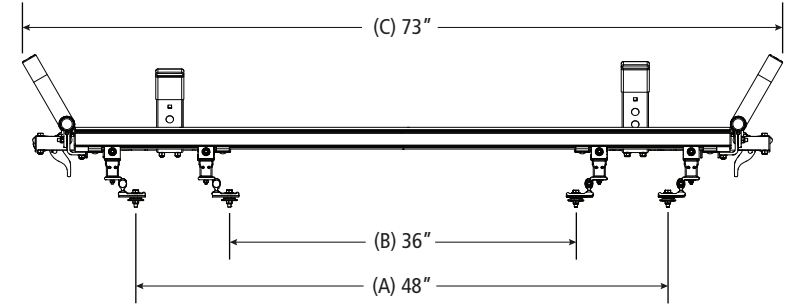

Maximum Ladder Section RH..... 16 ft

*\*Note: Mounting Hardware purchased separately. For more information, please contact Sales & Support.*

### Pickup Rack, Universal

Shown with MPK-0007 for illustrative purposes only

Approximate dimensions as shown:

- A: Maximum Mount Spacing L/R..... 48"
- B: Minimum Mount Spacing L/R..... 36"
- C: Rack Width ..... 73"
- D: Rack Length..... 115"
- E: Crossbar Spacing..... 8'
- F: Mount Spacing F/R (Typ) ..... 78"–96"
- G: Maximum Mount Offset ..... 18"
- H: Mount Spacing F/R (Alt) ..... 60"–96"
- I: Rack Height..... 14"