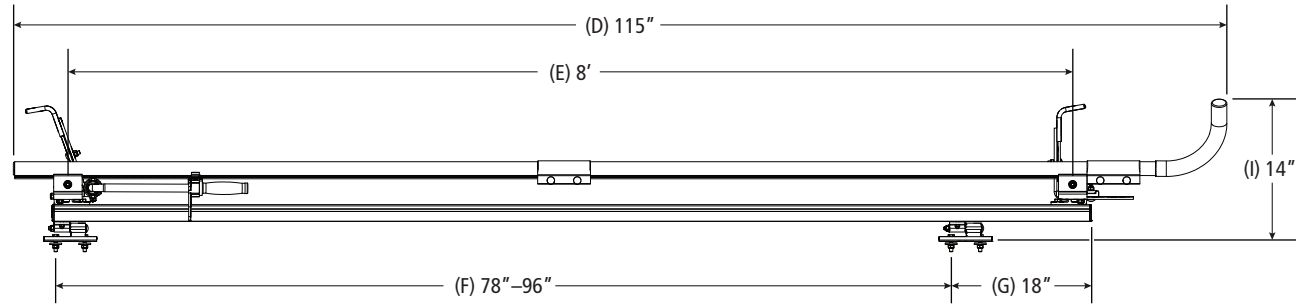

Typical Installation