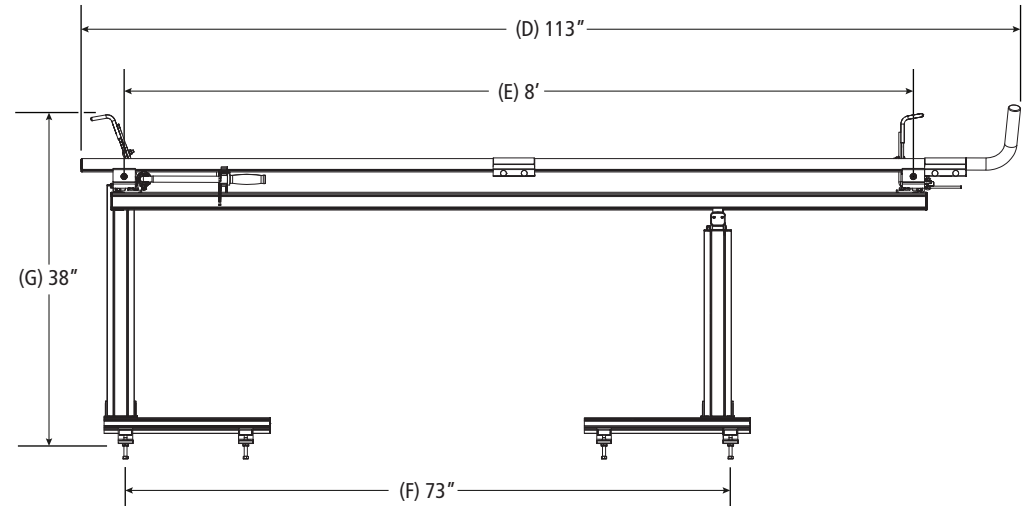

PRIME DESIGN™

A Safe Fleet Brand

PCC-0021

Pickup Rack, Universal

Dimensional Specifications on Page 2

Configuration as shown:

Clamp Down Left/Clamp Down Right

Two Crossbars, US Gen4

Finish: White Powder Coat

Rack Weight (empty): 99 lbs

Load specifications as shown:

Maximum Ladder Weight LH..... 75 lbs

Maximum Ladder Length LH..... 32 ft

Maximum Ladder Section LH..... 16 ft

Maximum Ladder Weight RH..... 75 lbs

Maximum Ladder Length RH..... 32 ft

Maximum Ladder Section RH..... 16 ft

PCC-0021

Pickup Rack, Universal

Approximate dimensions as shown:

A: Mount Spacing L/R.....	65"
B: Crossbar Width.....	68"
C: Rack Width.....	77"
D: Rack Length.....	113"
E: Crossbar Spacing.....	8'
F: Mount Spacing F/R.....	73"
G: Rack Height.....	38"