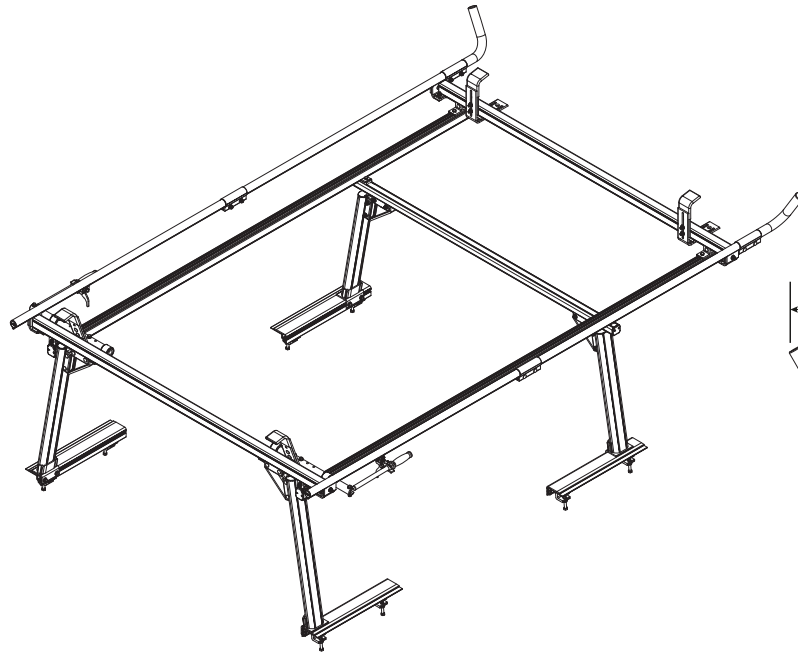

PRIME DESIGN™

A Safe Fleet Brand

PCC-0021

Pickup Rack, Universal

Dimensional Specifications on Page 2

Configuration as shown:

Clamp Down Left/Clamp Down Right

Two Crossbars, US Gen4

Finish: White Powder Coat

Rack Weight (empty): 99 lbs

Load specifications as shown:

Maximum Ladder Weight LH..... 75 lbs

Maximum Ladder Length LH..... 32 ft

Maximum Ladder Section LH..... 16 ft

Maximum Ladder Weight RH..... 75 lbs

Maximum Ladder Length RH..... 32 ft

Maximum Ladder Section RH..... 16 ft

PCC-0021

Pickup Rack, Universal

Approximate dimensions as shown:

A: Mount Spacing L/R.....	65"
B: Crossbar Width.....	68"
C: Rack Width.....	77"
D: Rack Length.....	113"
E: Crossbar Spacing.....	8'
F: Mount Spacing F/R.....	73"
G: Rack Height.....	38"