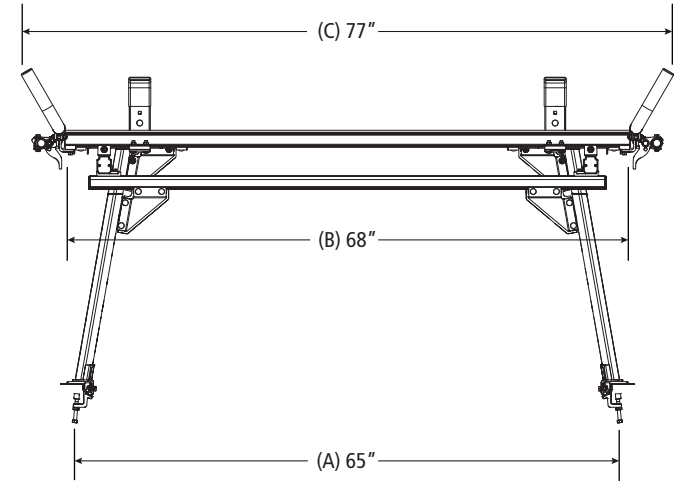

PRIME DESIGN™

A Safe Fleet Brand

PCC-0021

Pickup Rack, Universal

Dimensional Specifications on Page 2

Configuration as shown:

Clamp Down Left/Clamp Down Right

Two Crossbars, US Gen4

Finish: White Powder Coat

Rack Weight (empty): 99 lbs

Load specifications as shown:

Maximum Ladder Weight LH..... 75 lbs

Maximum Ladder Length LH..... 32 ft

Maximum Ladder Section LH..... 16 ft

Maximum Ladder Weight RH..... 75 lbs

Maximum Ladder Length RH..... 32 ft

Maximum Ladder Section RH..... 16 ft

PCC-0021

Pickup Rack, Universal

Approximate dimensions as shown:

A: Mount Spacing L/R.....	65"
B: Crossbar Width.....	68"
C: Rack Width.....	77"
D: Rack Length.....	113"
E: Crossbar Spacing.....	8'
F: Mount Spacing F/R.....	73"
G: Rack Height.....	38"