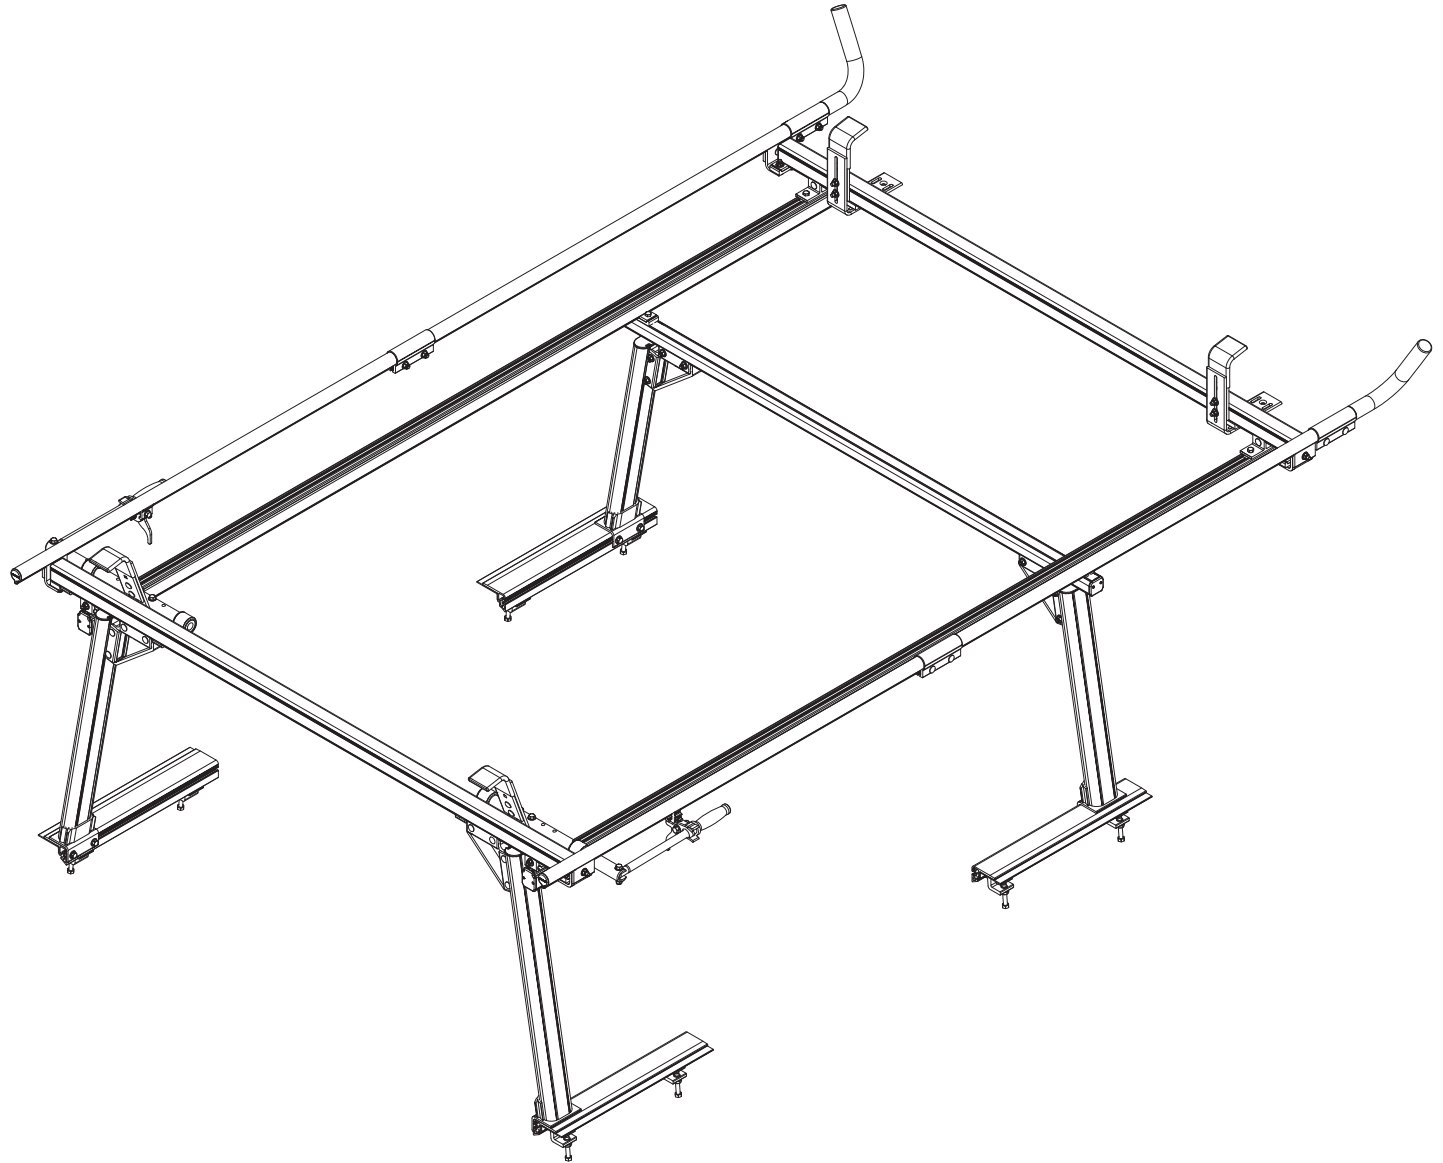

PRIME DESIGN™

A Safe Fleet Brand

PCC-0021

Pickup Rack, Universal

Dimensional Specifications on Page 2

Configuration as shown:

Clamp Down Left/Clamp Down Right

Two Crossbars, US Gen4

Finish: White Powder Coat

Rack Weight (empty): 99 lbs

Load specifications as shown:

Maximum Ladder Weight LH..... 75 lbs

Maximum Ladder Length LH..... 32 ft

Maximum Ladder Section LH..... 16 ft

Maximum Ladder Weight RH..... 75 lbs

Maximum Ladder Length RH..... 32 ft

Maximum Ladder Section RH..... 16 ft

PCC-0021

Pickup Rack, Universal

Approximate dimensions as shown:

A: Mount Spacing L/R.....	65"
B: Crossbar Width.....	68"
C: Rack Width.....	77"
D: Rack Length.....	113"
E: Crossbar Spacing.....	8'
F: Mount Spacing F/R.....	73"
G: Rack Height.....	38"