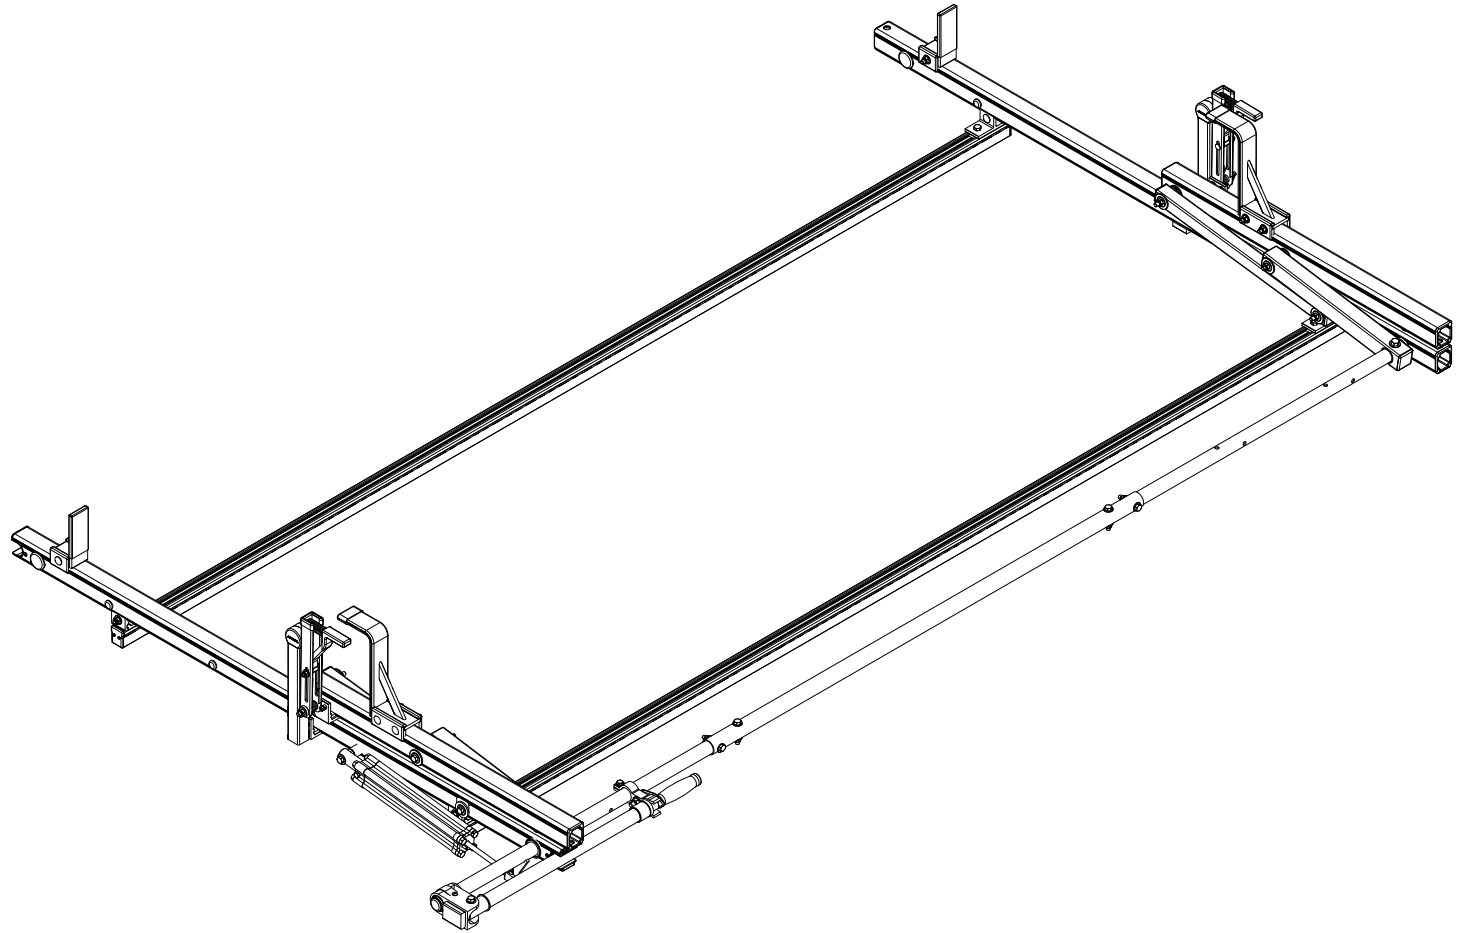

PBR-6001

Pickup Rack, Universal

Dimensional Specifications on Page 2

Configuration as shown:

Base Left/Rotation Right
Two Crossbars, US Gen4
Finish: White Powder Coat
Rack Weight (empty): 63 lbs

Load specifications as shown:

Maximum Ladder Weight LH..... 100 lbs
Maximum Ladder Length LH..... 32 ft
Maximum Ladder Section LH ..... 16 ft
Maximum Ladder Weight RH ..... 75 lbs
Maximum Ladder Length RH ..... 32 ft
Maximum Ladder Section RH..... 16 ft

*Mounting Hardware ordered separately

*Note: Mounting Hardware purchased separately. For more information, please contact Sales & Support.