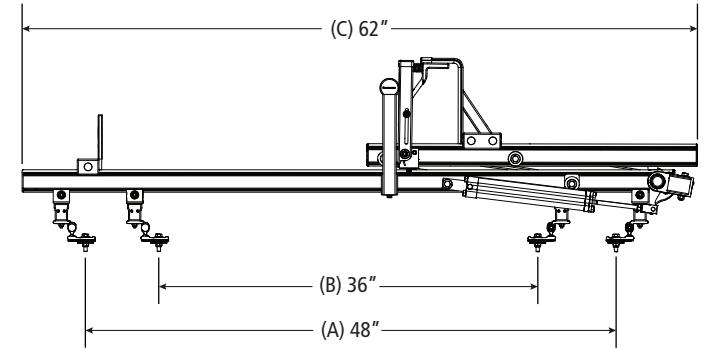

PBR-6001

Pickup Rack, Universal

Shown with MPK-0007 for illustrative purposes only

Approximate dimensions as shown:

- A: Maximum Mount Spacing L/R..... 48"
- B: Minimum Mount Spacing L/R..... 36"
- C: Rack Width ..... 62"
- D: Rack Length..... 112"
- E: Crossbar Spacing..... 8'
- F: Mount Spacing F/R (Typ) ..... 78"–96"
- G: Maximum Mount Offset ..... 18"
- H: Mount Spacing F/R (Alt) ..... 60"–96"
- I: Rack Height..... 14"

*Mounting Hardware ordered separately

*Note: Mounting Hardware purchased separately. For more information, please contact Sales & Support.

Assembly Manual also available:

PBR-6001

USOV-PBR6001-US01 Rev-A 0118