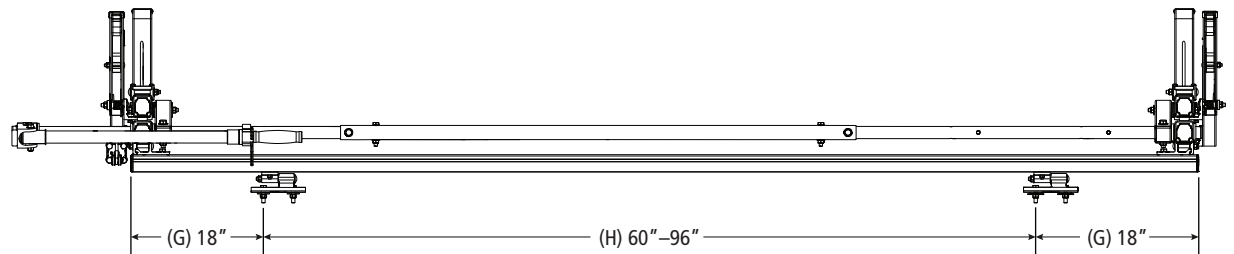

PBR-6001

Pickup Rack, Universal

Shown with MPK-0007 for illustrative purposes only

Approximate dimensions as shown:

- A: Maximum Mount Spacing L/R..... 48"
- B: Minimum Mount Spacing L/R..... 36"
- C: Rack Width ..... 62"
- D: Rack Length..... 112"
- E: Crossbar Spacing..... 8'
- F: Mount Spacing F/R (Typ) ..... 78"–96"
- G: Maximum Mount Offset ..... 18"
- H: Mount Spacing F/R (Alt) ..... 60"–96"
- I: Rack Height..... 14"

*Mounting Hardware ordered separately

*Note: Mounting Hardware purchased separately. For more information, please contact Sales & Support.

Assembly Manual also available:

PBR-6001

USOV-PBR6001-US01 Rev-A 0118