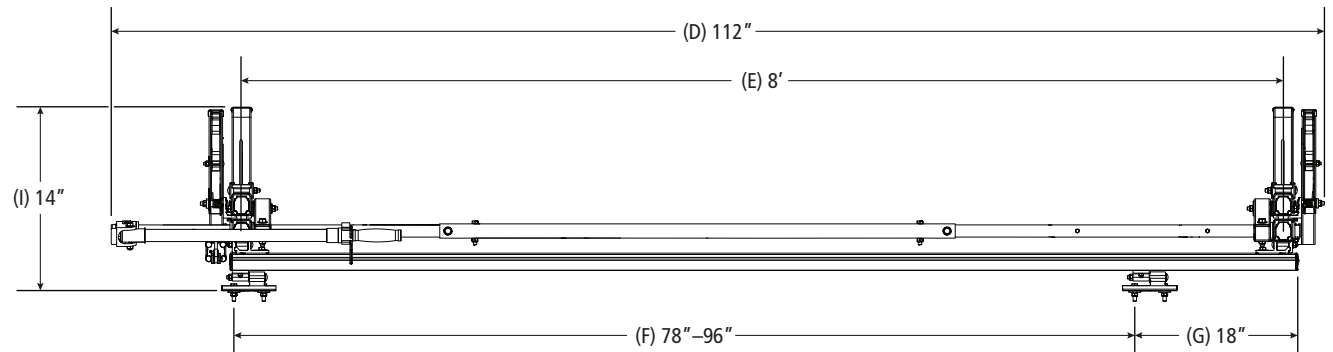

PBR-6001

Pickup Rack, Universal

Shown with MPK-0007 for illustrative purposes only

Approximate dimensions as shown:

- A: Maximum Mount Spacing L/R..... 48"
- B: Minimum Mount Spacing L/R..... 36"
- C: Rack Width ..... 62"
- D: Rack Length..... 112"
- E: Crossbar Spacing..... 8'
- F: Mount Spacing F/R (Typ) ..... 78"–96"
- G: Maximum Mount Offset ..... 18"
- H: Mount Spacing F/R (Alt) ..... 60"–96"
- I: Rack Height..... 14"

*Mounting Hardware ordered separately

*Note: Mounting Hardware purchased separately. For more information, please contact Sales & Support.

Assembly Manual also available:

PBR-6001

USOV-PBR6001-US01 Rev-A 0118