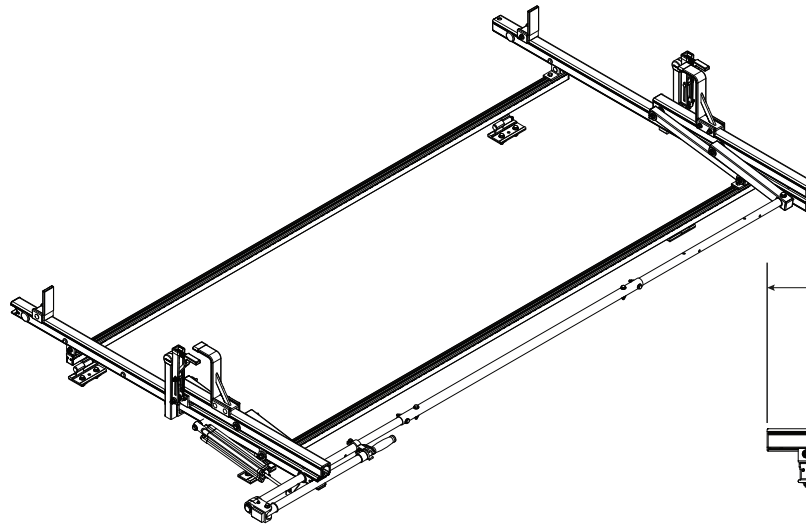

PBR-6001

Pickup Rack, Universal

Shown with MPK-0007 for illustrative purposes only

Approximate dimensions as shown:

- A: Maximum Mount Spacing L/R..... 48"
- B: Minimum Mount Spacing L/R..... 36"
- C: Rack Width ..... 62"
- D: Rack Length..... 112"
- E: Crossbar Spacing..... 8'
- F: Mount Spacing F/R (Typ) ..... 78"–96"
- G: Maximum Mount Offset ..... 18"
- H: Mount Spacing F/R (Alt) ..... 60"–96"
- I: Rack Height..... 14"

*Mounting Hardware ordered separately

*Note: Mounting Hardware purchased separately. For more information, please contact Sales & Support.

Assembly Manual also available:

PBR-6001

USOV-PBR6001-US01 Rev-A 0118