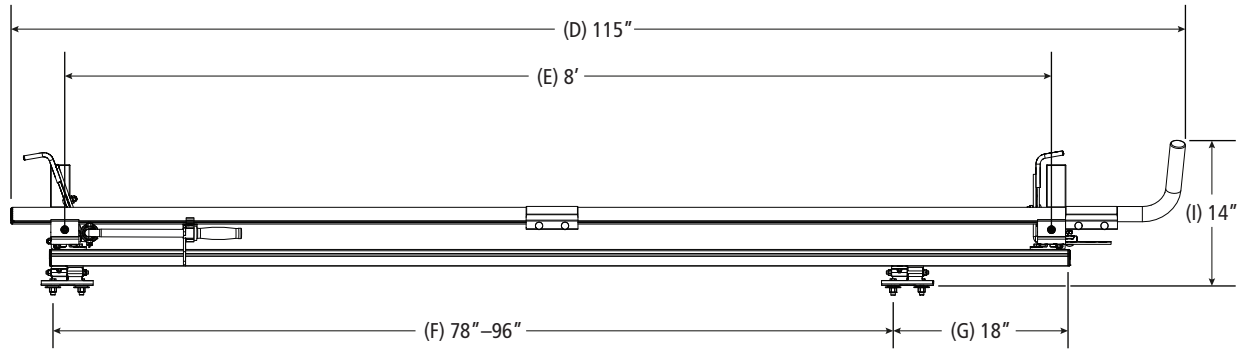

PBC-6001

Pickup Rack, Universal

Shown with MPK-0007 for illustrative purposes only

Approximate dimensions as shown:

- A: Maximum Mount Spacing L/R..... 48"
- B: Minimum Mount Spacing L/R..... 36"
- C: Rack Width ..... 66"
- D: Rack Length..... 115"
- E: Crossbar Spacing..... 8'
- F: Mount Spacing F/R (Typ) ..... 78"–96"
- G: Maximum Mount Offset ..... 18"
- H: Mount Spacing F/R (Alt) ..... 60"–96"
- I: Rack Height..... 14"

*Mounting Hardware not included

Typical Installation