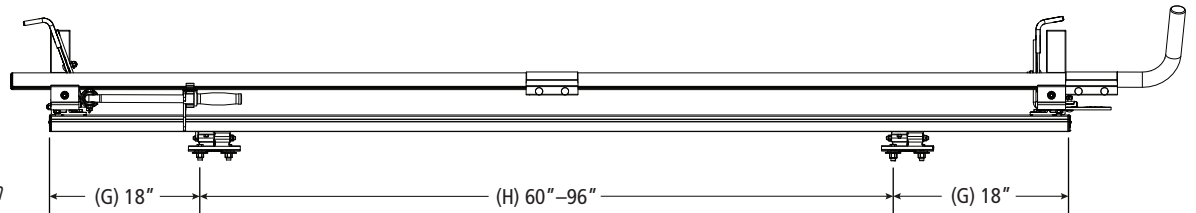

Alternate Installation

*Note: Mounting Hardware purchased separately. For more information, please contact Sales & Support.

Assembly Manual also available:

PBC-6001

USOV-PBC6001-US01 Rev-A 0118