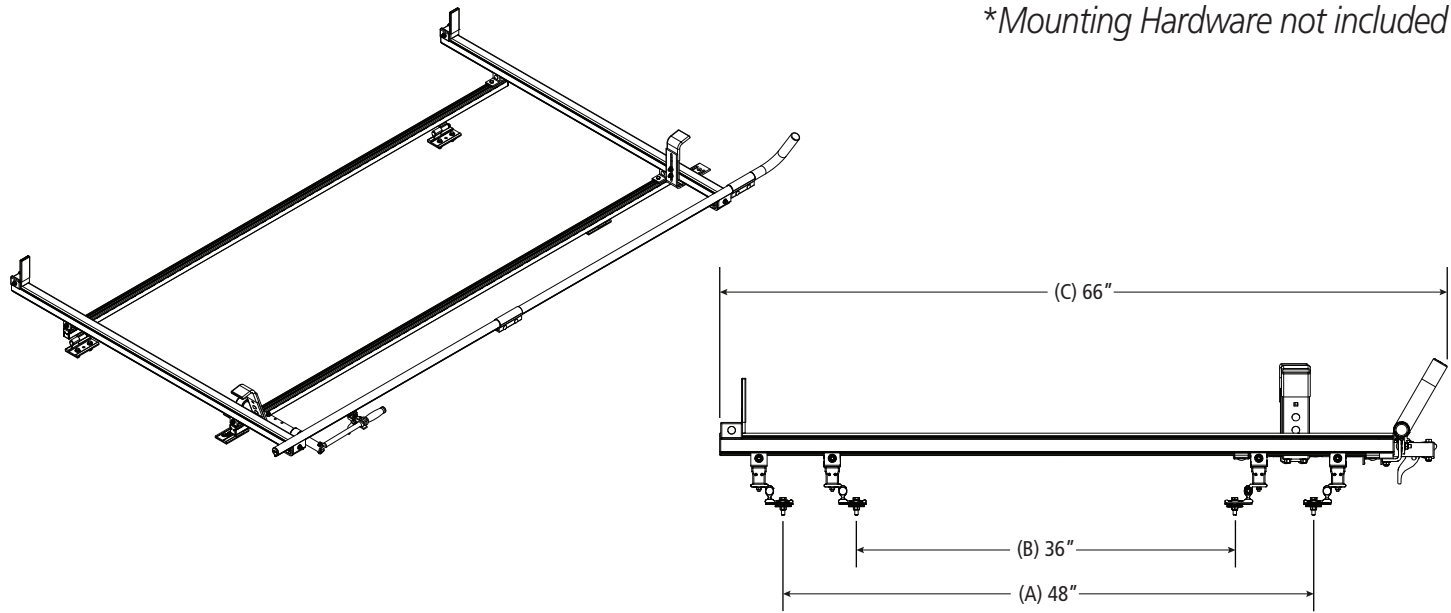

PBC-6001

Pickup Rack, Universal

Shown with MPK-0007 for illustrative purposes only

Approximate dimensions as shown:

- A: Maximum Mount Spacing L/R..... 48"
- B: Minimum Mount Spacing L/R..... 36"
- C: Rack Width ..... 66"
- D: Rack Length..... 115"
- E: Crossbar Spacing..... 8'
- F: Mount Spacing F/R (Typ) ..... 78"–96"
- G: Maximum Mount Offset ..... 18"
- H: Mount Spacing F/R (Alt) ..... 60"–96"
- I: Rack Height..... 14"

*Mounting Hardware not included

Typical Installation