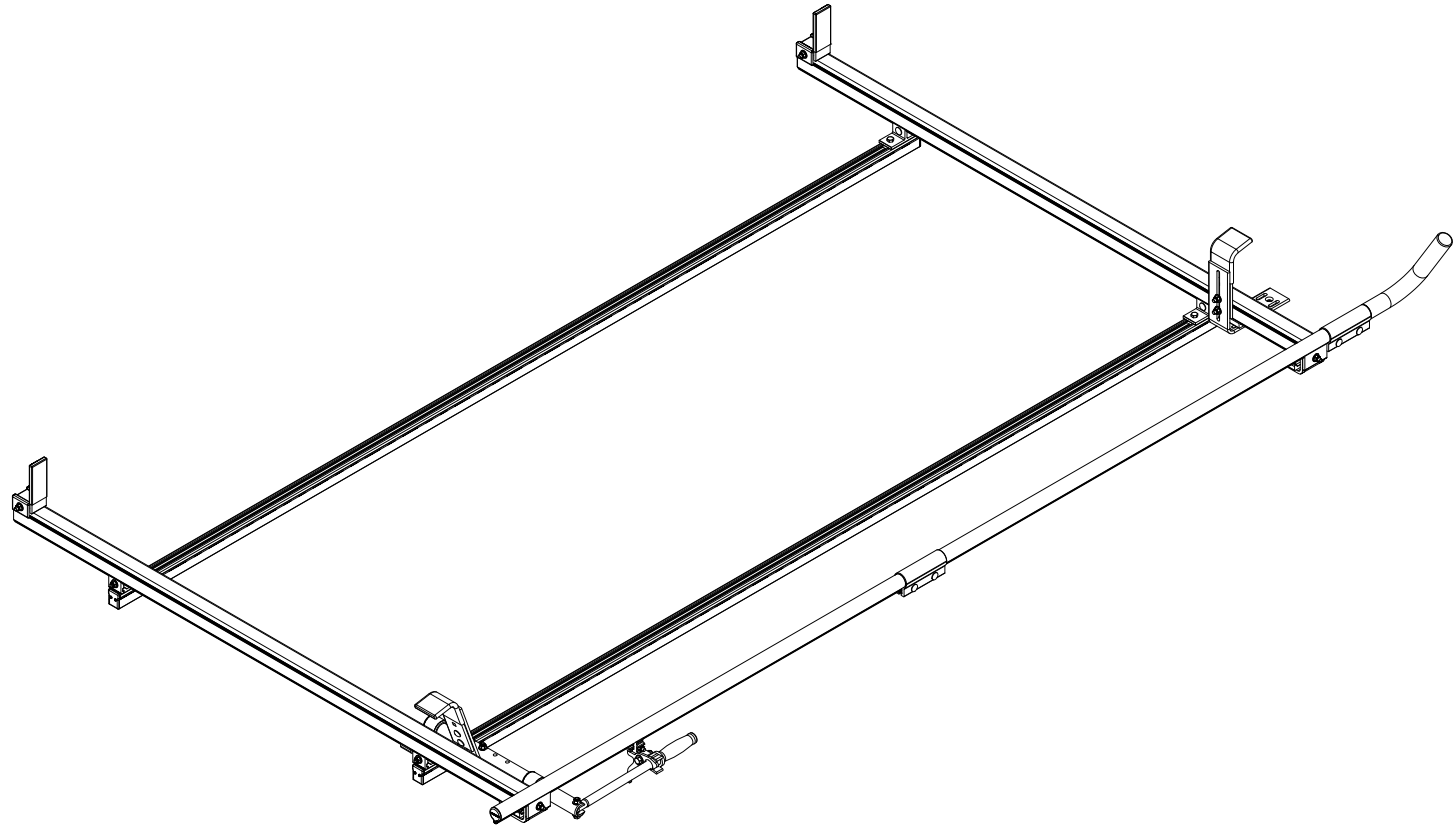

PBC-6001

Pickup Rack, Universal

Dimensional Specifications on Page 2

Configuration as shown:

Base Left/Clamp Down Right
Two Crossbars, US Gen4
Finish: White Powder Coat
Vehicle-Specific Mounting Bracket System
Rack Weight (empty): 40 lbs

Load specifications as shown:

Maximum Ladder Weight LH..... 100 lbs
Maximum Ladder Length LH..... 32 ft
Maximum Ladder Section LH ..... 16 ft
Maximum Ladder Weight RH ..... 100 lbs
Maximum Ladder Length RH ..... 32 ft
Maximum Ladder Section RH..... 16 ft

*Mounting Hardware not included

*Note: Mounting Hardware purchased separately. For more information, please contact Sales & Support.