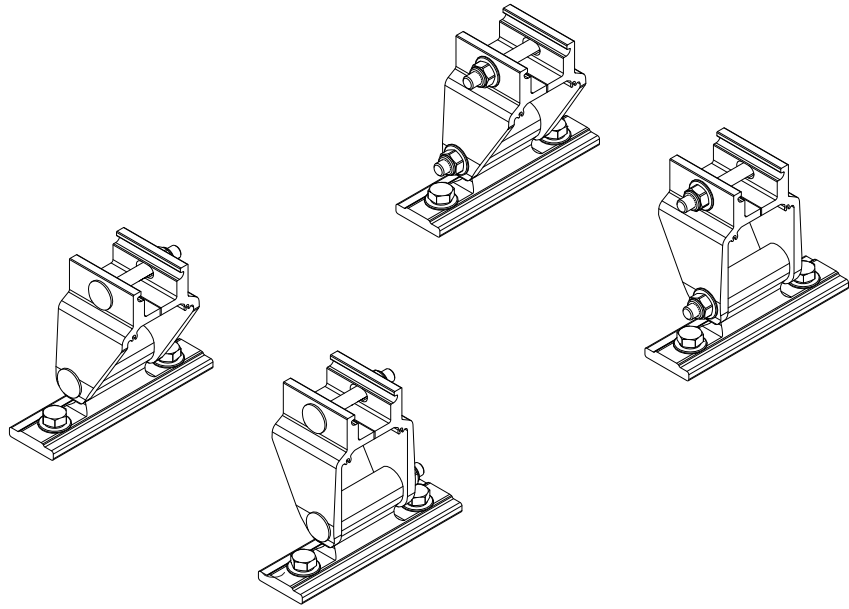

MPK-8008

Flex Channel Mounting Assembly

Configuration as shown:

A.R.E. Mounting System
Direct Channel to Crossbar
Finish: White Powder Coat
Kit Weight: 3.5 lbs

Approximate dimensions as shown:

- A: Mounting Height..... 4"
- B: Mounting Width..... 5"
- C: Bolt Pattern..... 3.54"