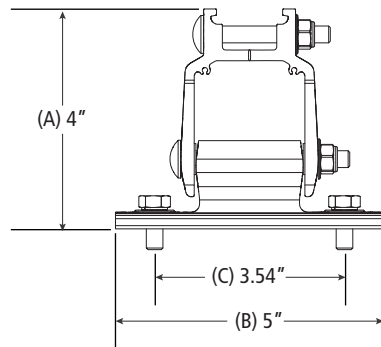

MPK-8008

Flex Channel Mounting Assembly

Configuration as shown:

A.R.E. Mounting System
Direct Channel to Crossbar
Finish: White Powder Coat
Kit Weight: 3.5 lbs

Approximate dimensions as shown:

- A: Mounting Height..... 4"
- B: Mounting Width..... 5"
- C: Bolt Pattern..... 3.54"