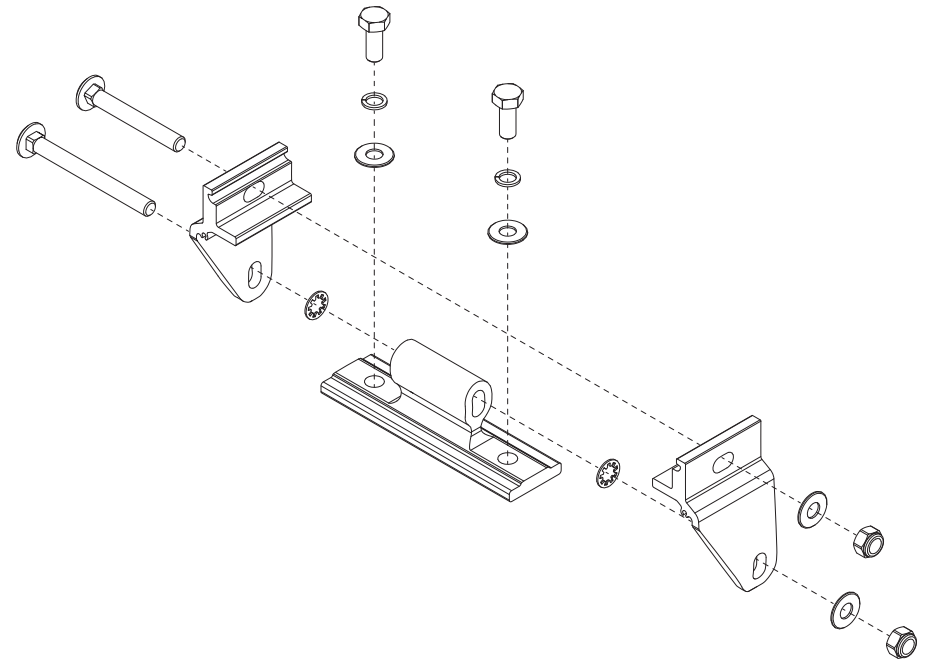

MPK-8008

Flex Channel Mounting Assembly

Configuration as shown:

A.R.E. Mounting System
Direct Channel to Crossbar
Finish: White Powder Coat
Kit Weight: 3.5 lbs

Approximate dimensions as shown:

- A: Mounting Height..... 4"
- B: Mounting Width..... 5"
- C: Bolt Pattern..... 3.54"