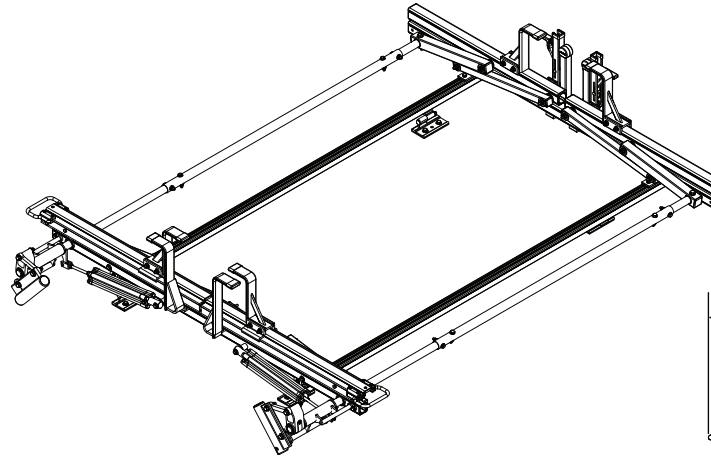

HRR-E-6000

Pickup Rack, Universal

Shown with MPK-0007 for illustrative purposes only

Approximate dimensions as shown:

- A: Maximum Mount Spacing L/R..... 48"
- B: Minimum Mount Spacing L/R..... 36"
- C: Rack Width ..... 69"
- D: Rack Length..... 88"
- E: Crossbar Spacing..... 6'
- F: Mount Spacing F/R (Typ)..... 58"–76"
- G: Maximum Mount Offset ..... 18"
- H: Mount Spacing F/R (Alt)..... 40"–76"
- I: Rack Height..... 17"

Assembly Manual also available:

HRR-E-6000

*Note: Mounting Hardware purchased separately. For more information, please contact Sales & Support.

*Mounting Hardware ordered separately