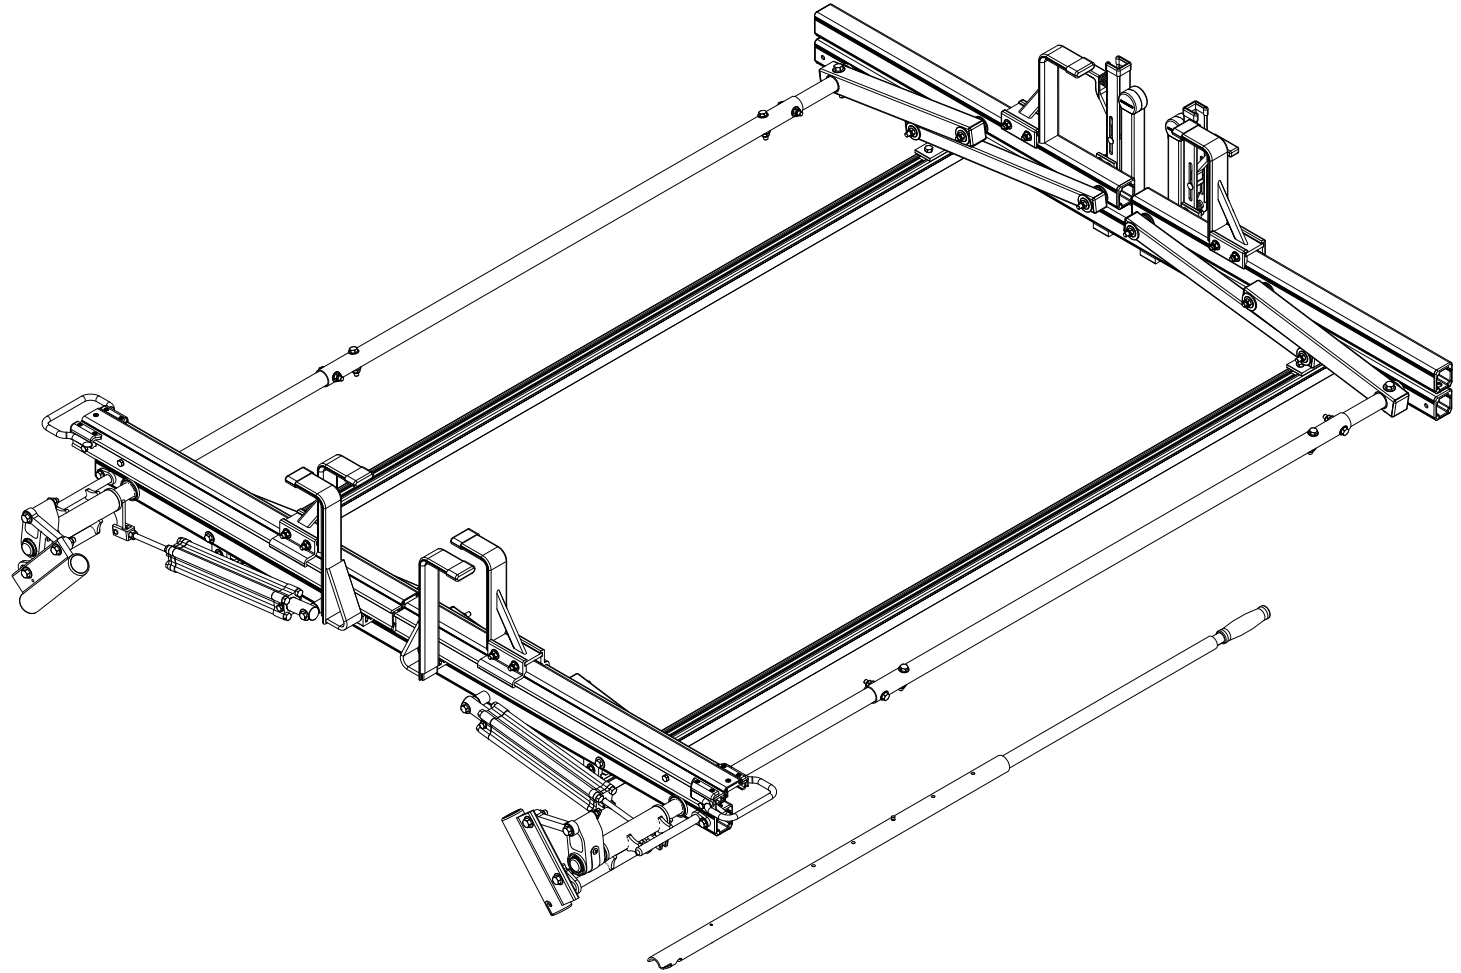

HRR-E-6000

Pickup Rack, Universal

Dimensional Specifications on Page 2

Configuration as shown:

Slide Rotation Left/Slide Rotation Right
Two Crossbars, US Gen4
Finish: White Powder Coat
Rack Weight (empty): 108.25 lbs

Load specifications as shown:

Maximum Ladder Weight LH..... 75 lbs
Maximum Ladder Length LH..... 24 ft
Maximum Ladder Section LH ..... 12 ft
Maximum Ladder Weight RH ..... 75 lbs
Maximum Ladder Length RH ..... 24 ft
Maximum Ladder Section RH..... 12 ft

*Mounting Hardware ordered separately

*Note: Mounting Hardware purchased separately. For more information, please contact Sales & Support.