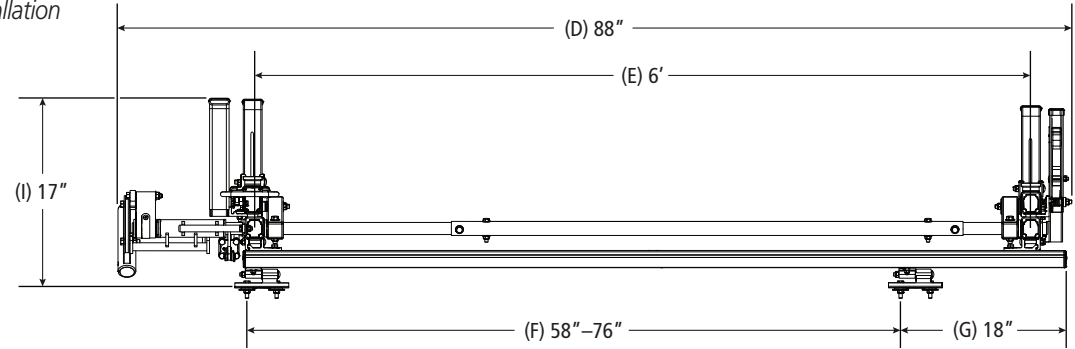

Typical Installation

Alternate Installation