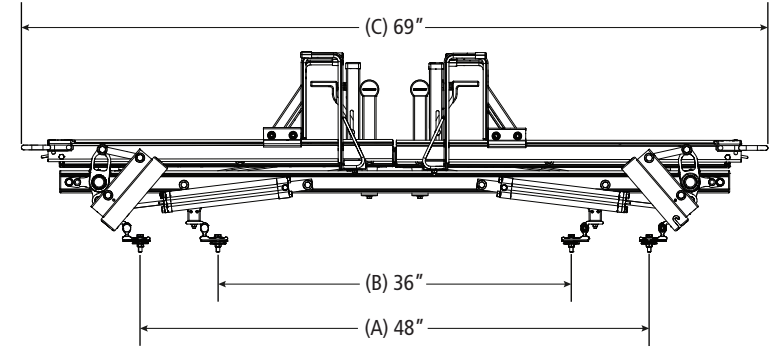

HRR-E-6000

Pickup Rack, Universal

Shown with MPK-0007 for illustrative purposes only

Approximate dimensions as shown:

- A: Maximum Mount Spacing L/R..... 48"
- B: Minimum Mount Spacing L/R..... 36"
- C: Rack Width ..... 69"
- D: Rack Length..... 88"
- E: Crossbar Spacing..... 6'
- F: Mount Spacing F/R (Typ)..... 58"–76"
- G: Maximum Mount Offset ..... 18"
- H: Mount Spacing F/R (Alt)..... 40"–76"
- I: Rack Height..... 17"

Assembly Manual also available:

HRR-E-6000

*Note: Mounting Hardware purchased separately. For more information, please contact Sales & Support.

*Mounting Hardware ordered separately