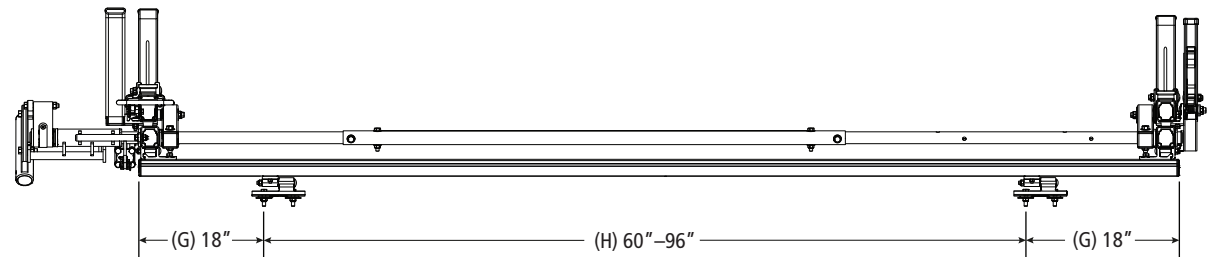

Alternate Installation

*Note: Mounting Hardware purchased separately. For more information, please contact Sales & Support.

Assembly Manual also available:

HBR-E-6001

USOV-HBRE6001-US01 Rev-A 0118