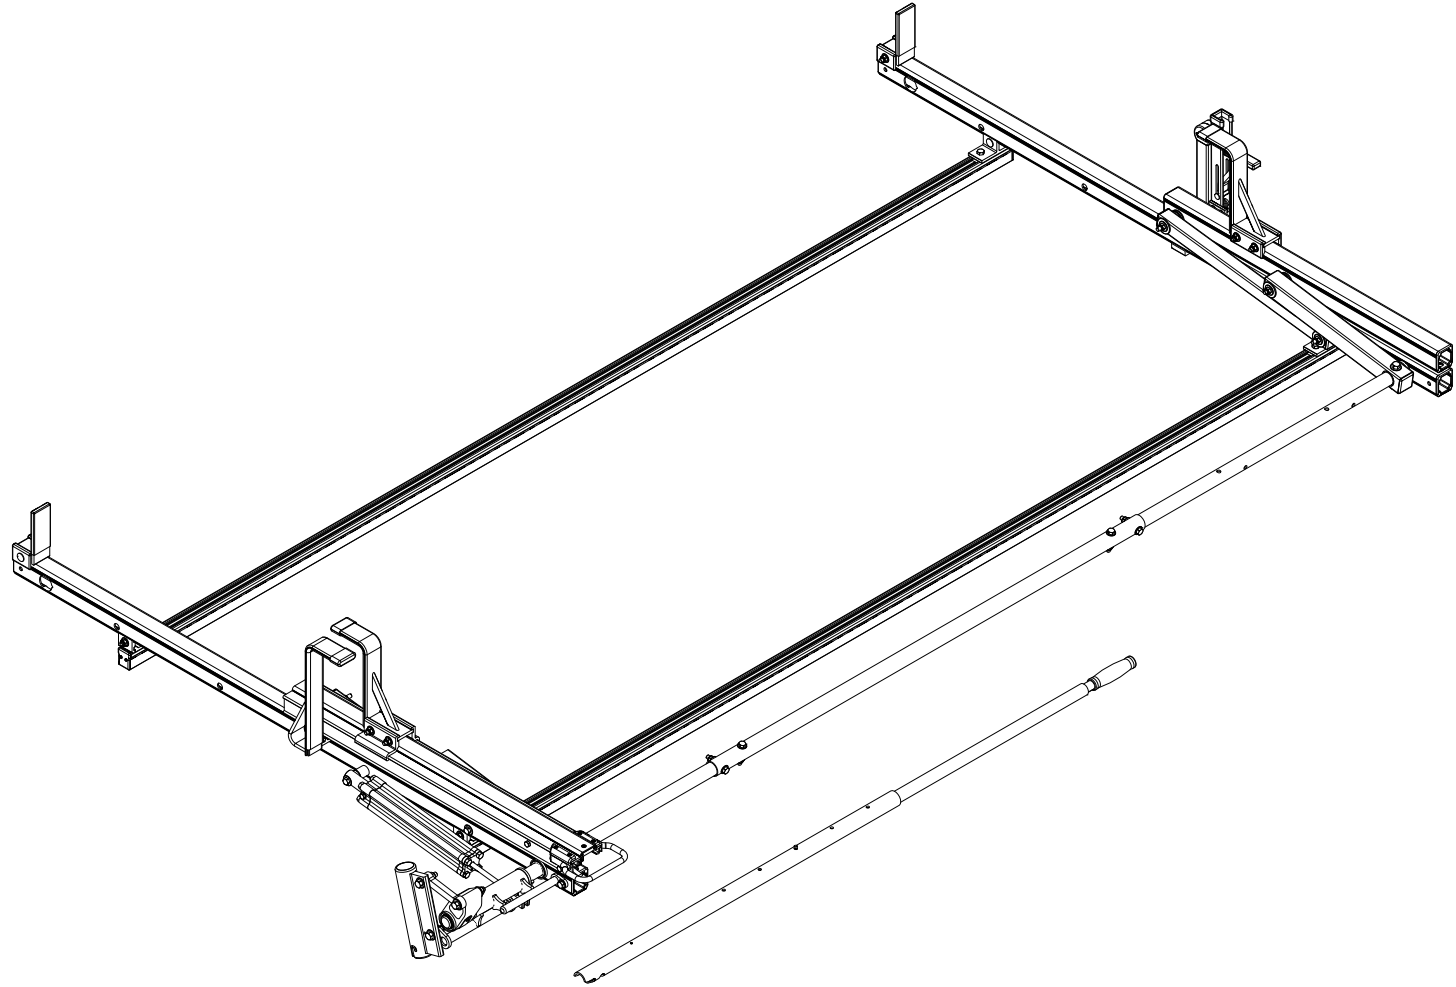

HBR-E-6001

Pickup Rack, Universal

Dimensional Specifications on Page 2

Configuration as shown:

Base Left/Slide Rotation Right
Two Crossbars, US Gen4
Finish: White Powder Coat
Rack Weight (empty): 72 lbs

Load specifications as shown:

Maximum Ladder Weight LH..... 100 lbs
Maximum Ladder Length LH..... 32 ft
Maximum Ladder Section LH ..... 16 ft
Maximum Ladder Weight RH ..... 75 lbs
Maximum Ladder Length RH ..... 32 ft
Maximum Ladder Section RH..... 16 ft

*Mounting Hardware ordered separately

*Note: Mounting Hardware purchased separately. For more information, please contact Sales & Support.