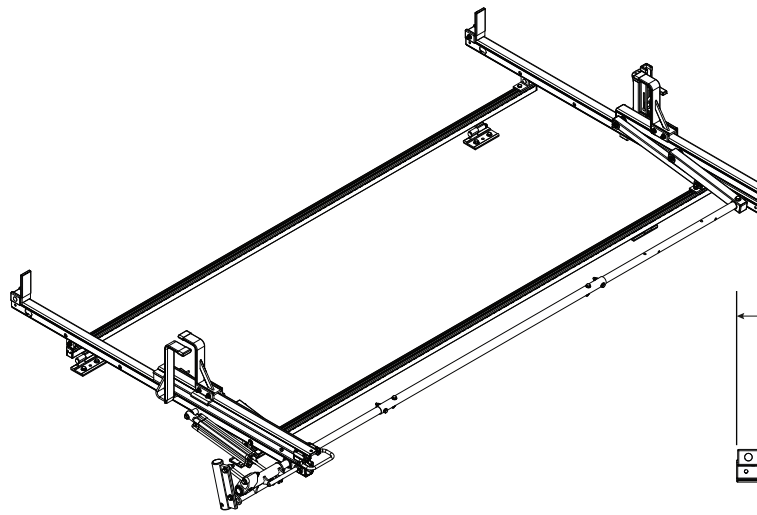

HBR-E-6001

Pickup Rack, Universal

Shown with MPK-0007 for illustrative purposes only

Approximate dimensions as shown:

- A: Maximum Mount Spacing L/R..... 48"
- B: Minimum Mount Spacing L/R..... 36"
- C: Rack Width ..... 63"
- D: Rack Length..... 112"
- E: Crossbar Spacing..... 8'
- F: Mount Spacing F/R (Typ) ..... 78"-96"
- G: Maximum Mount Offset ..... 18"
- H: Mount Spacing F/R (Alt) ..... 60"-96"
- I: Rack Height..... 17"

*Mounting Hardware ordered separately

Typical Installation