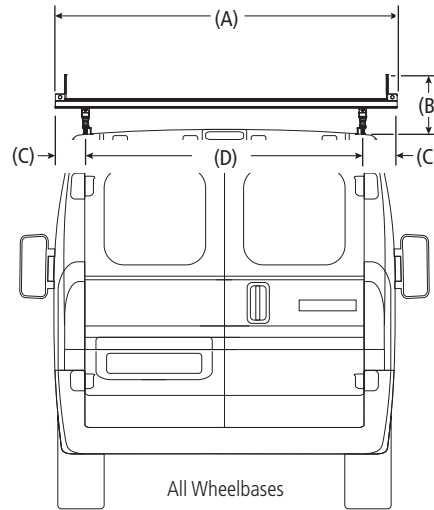

HBB-PM-M

ErgoRack, Promaster Low/High Roof

Approximate dimensions as shown:

All Wheelbases

- A: Rack Width ..... 72"
- B: Rack Height ..... 11"
- C: Rear Crossbar Offset (L & R) ..... Even
- D: Mount Bolt Spacing L/R ..... Set at install

118" Wheelbase, Low Roof

- E: Crossbar Spacing (rear to center) ..... 2'-4'
- F: Crossbar Spacing (center to front) ..... 2'-4'
- G: Total Crossbar Spacing ..... 5'-8'
- H: Rack Length ..... 108"

136" Wheelbase, Low/High Roof

- I: Crossbar Spacing (rear to center) ..... 2'-4'
- J: Crossbar Spacing (center to front) ..... 2'-4'
- K: Total Crossbar Spacing ..... 5'-8'
- L: Rack Length ..... 108"

Compatible Accessories Available

(Sold Separately)

- Retractable Ratchet Tie-Down ..... [ACC-8000](#)
- Rear Access Ladder ..... [AAL Series](#)
- 8'-12' Conduit Carriers ..... [CON Series](#)
- WorkPro LED Lighting ..... [LED Series](#)
- Systems and Safety Components ..... [RVS Series](#)
- Safety monitoring ..... [DS2 Series](#)