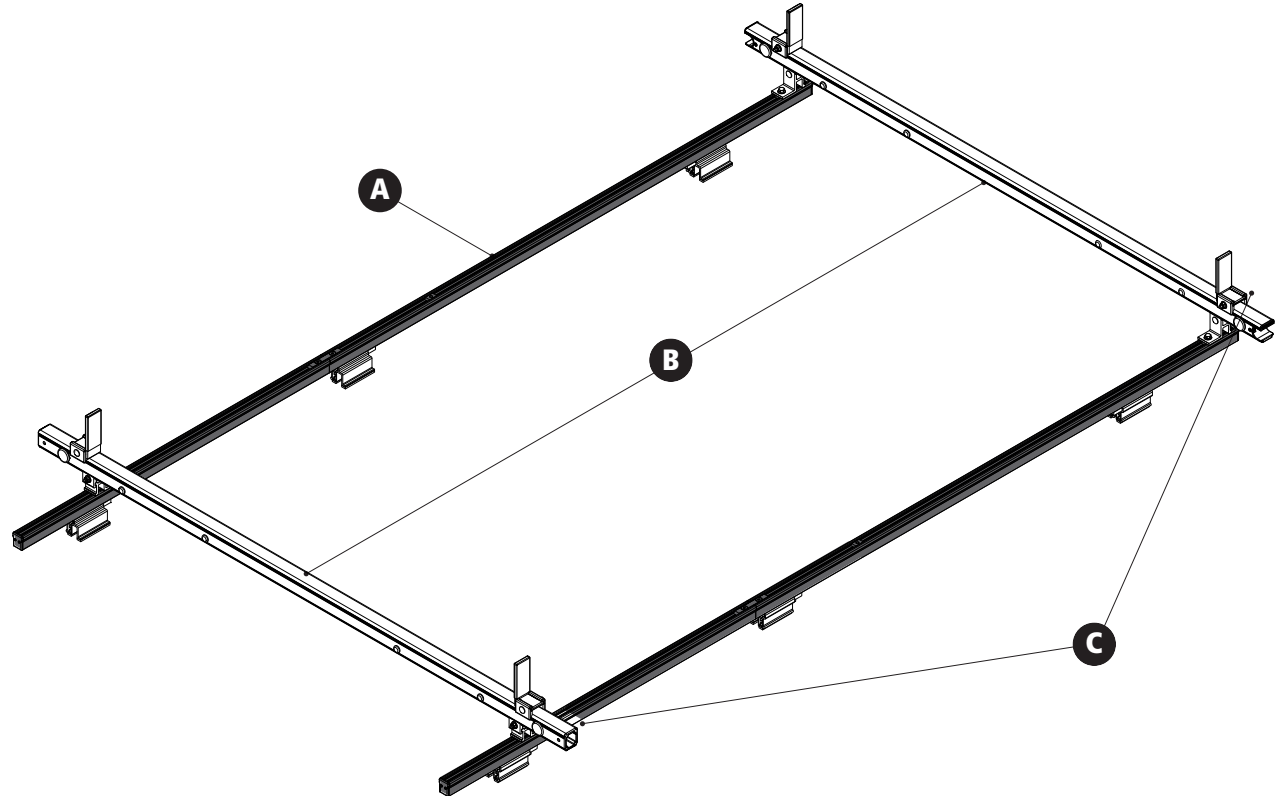

HBB-PM-M

ErgoRack, Promaster Low/High Roof

Two Crossbars, Powder Coat Finish
Rack Weight (empty): 52 lbs

*Callouts in this Configuration Overview indicate full module assemblies only.

For details on individual parts, please refer to the linked Module Overviews below.

- A: ..... [FBM-1007-BLK Mounting System](#)
- B: ..... [CBR-0007 Crossbar Assembly](#)
- C: ..... [FEA-0001 End Stop Assembly (x2)](#)

[Modular Assembly Manuals](#)

ErgoRack Van—Load specifications:

Check vehicle manufacturer recommendations for roof capacity weight limits.

CROSSBAR SPACING	STEP LADDER	EXT. LADDER
4 ft Spacing	6 – 8 ft.	16 – 20 ft.
5 ft Spacing	8 – 10 ft.	16 – 24 ft.
6 ft Spacing	8 – 12 ft.[†]	16 – 28 ft.
7 ft Spacing	10 – 12 ft.[†]	20 – 32 ft.
8 ft Spacing	10 – 12 ft.[†]	20 – 36 ft.

[†]Rotation Configurations: 12 ft. step ladders require an extended upper add-on component.

*Example shown with 118" Wheelbase Configuration