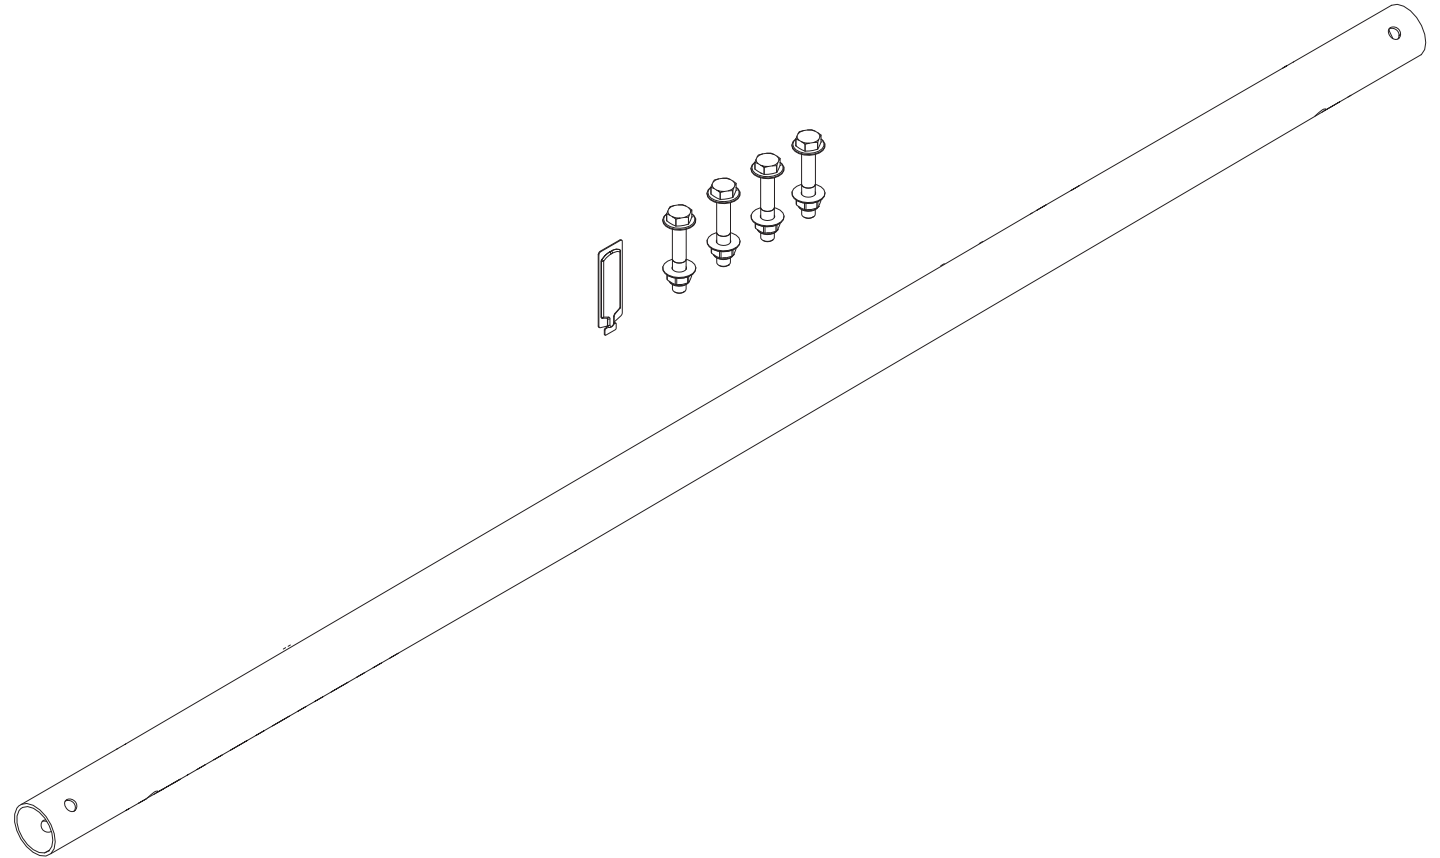

### Connecting Bar Kit

*Configuration as shown:*

Connecting Bar, Powder Coat Finish  
Kit Weight: 3.5 lbs

HKT-8404 Hardware Kit  
ELR-1203 36" Connecting Bar

[Modular Assembly Manuals](#)

*Assembly Manual also available:*