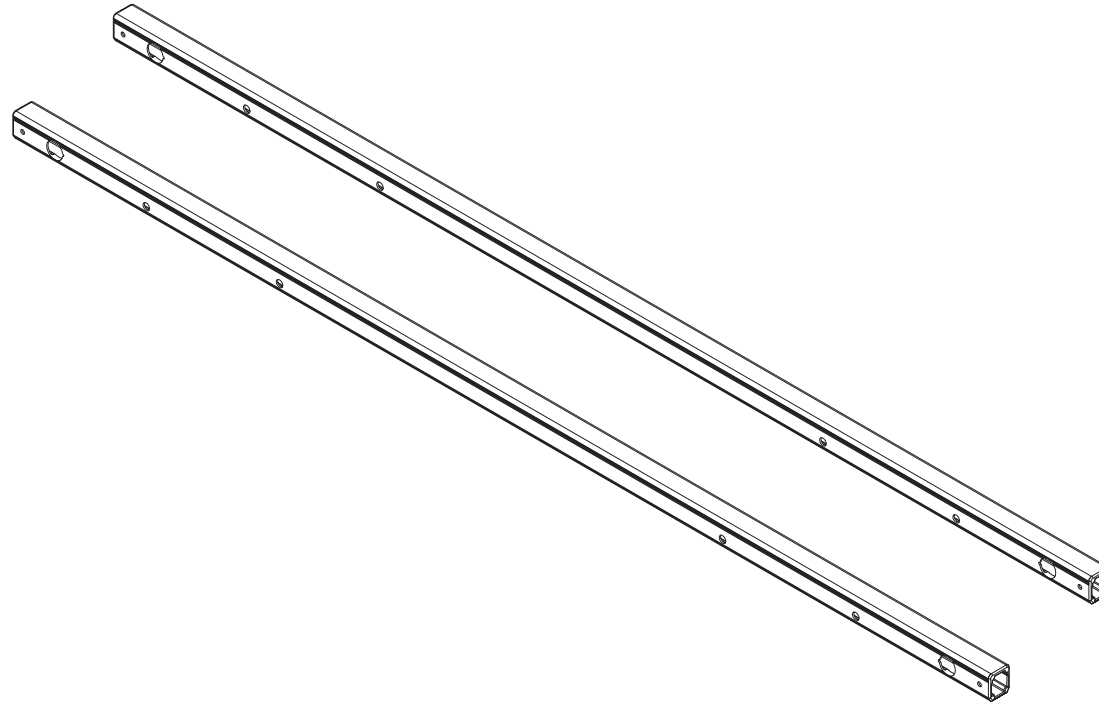

PRIME DESIGN™

A Safe Fleet Brand

CBR-0016

Crossbars Module

Configuration as shown:

84" Family Crossbars, Powder Coat Finish
Weight: 17 lbs

Approximate dimensions as shown:

CBR-1311-84..... RH/LH Rotation Crossbar (x2)

[Modular Assembly Manuals](#)

*Note: Mounting Hardware purchased separately. For more information, please contact Sales & Support.

Assembly Manual also available:

[CBR-0016](#)

USOV-CBR0016-US01 Rev-B 0220