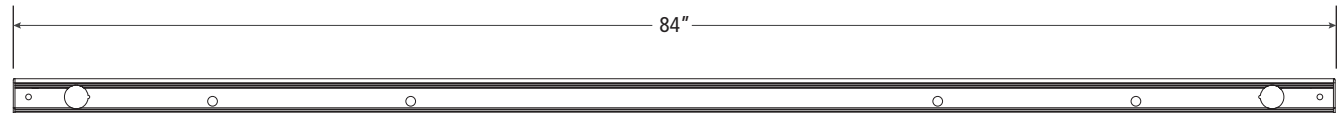

PRIME DESIGN™

A Safe Fleet Brand

CBR-0016

Crossbars Module

Configuration as shown:

84" Family Crossbars, Powder Coat Finish
Weight: 17 lbs

Approximate dimensions as shown:

CBR-1311-84..... RH/LH Rotation Crossbar (x2)

[Modular Assembly Manuals](#)

*Note: Mounting Hardware purchased separately. For more information, please contact Sales & Support.

Assembly Manual also available:

[CBR-0016](#)

USOV-CBR0016-US01 Rev-B 0220