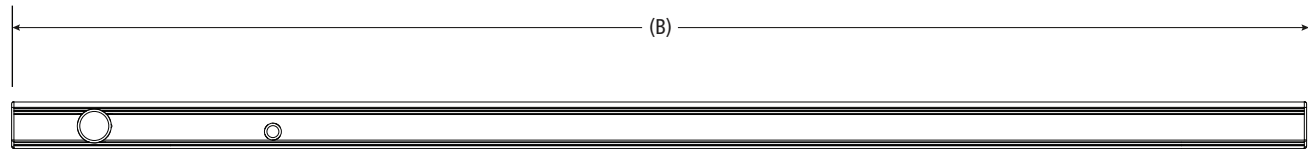

CBR-0006

Middle Crossbar Module

Dimensional Specifications on Page 2

Configuration as shown:

Rotation Left, Powder Coat Finish

Weight: 8 lbs

A: CBR-7210-78 Middle Crossbar, 78" Family

B: HKT-8407 Hardware Kit

[Modular Assembly Manuals](#)

CBR-0006

Middle Crossbar Module

Approximate dimensions as shown:

A: Crossbar Width 1.75"

B: Crossbar Length 73"

**Note: Mounting Hardware purchased separately. For more information, please contact Sales & Support.*