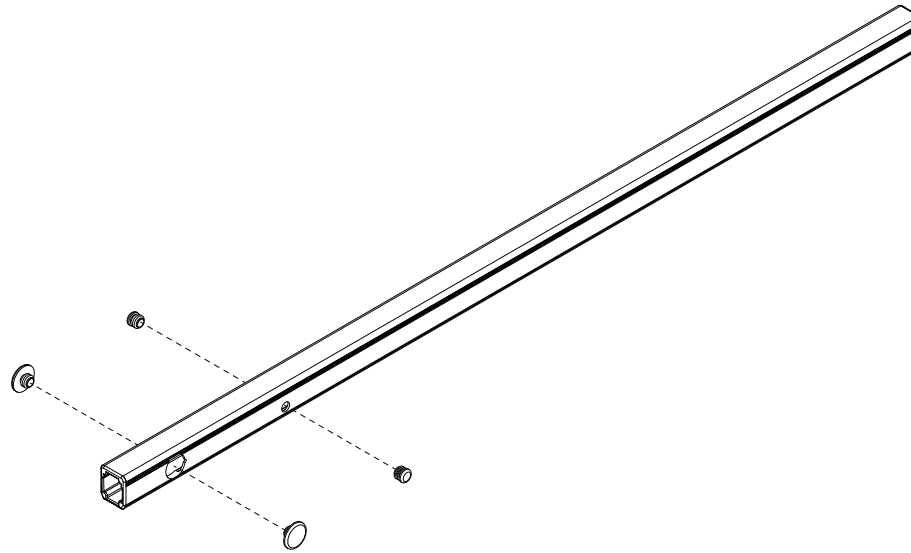

CBR-0006

Middle Crossbar Module

Dimensional Specifications on Page 2

Configuration as shown:

Rotation Left, Powder Coat Finish

Weight: 8 lbs

A: CBR-7210-78 Middle Crossbar, 78" Family

B: HKT-8407 Hardware Kit

[Modular Assembly Manuals](#)

CBR-0006

Middle Crossbar Module

Approximate dimensions as shown:

A: Crossbar Width 1.75"

B: Crossbar Length 73"

**Note: Mounting Hardware purchased separately. For more information, please contact Sales & Support.*