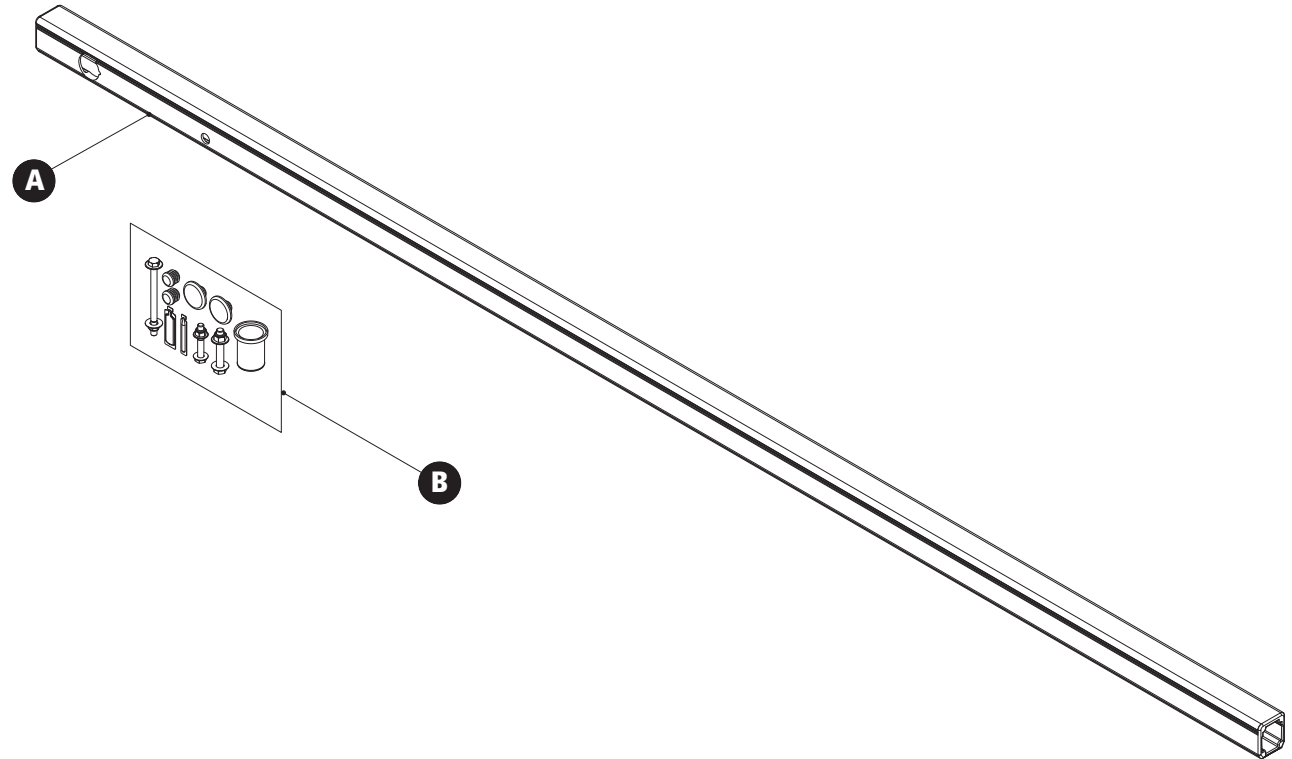

CBR-0006

Middle Crossbar Module

Dimensional Specifications on Page 2

Configuration as shown:

Rotation Left, Powder Coat Finish

Weight: 8 lbs

A: CBR-7210-78 Middle Crossbar, 78" Family

B: HKT-8407 Hardware Kit

[Modular Assembly Manuals](#)

CBR-0006

Middle Crossbar Module

Approximate dimensions as shown:

A: Crossbar Width 1.75"

B: Crossbar Length 73"

**Note: Mounting Hardware purchased separately. For more information, please contact Sales & Support.*