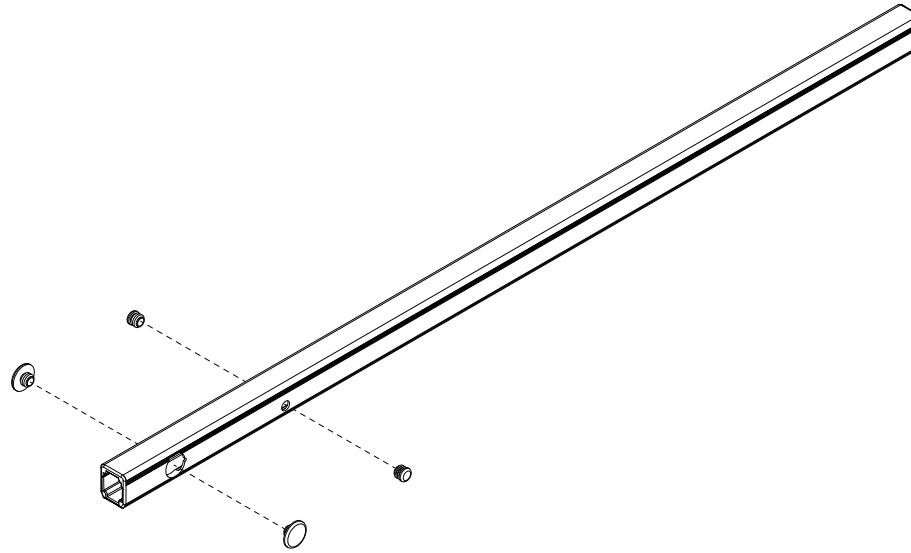

CBR-0004

Middle Crossbar Module

Dimensional Specifications on Page 2

Configuration as shown:

Rotation Left, Powder Coat Finish

Weight: 7 lbs

A: CBR-7210-68 Middle Crossbar, 68" Family

B:..... HKT-8407 Hardware Kit

[Modular Assembly Manuals](#)

CBR-0004

Middle Crossbar Module

Approximate dimensions as shown:

A: Crossbar Width 1.75"

B: Crossbar Length 63"

**Note: Mounting Hardware purchased separately. For more information, please contact Sales & Support.*