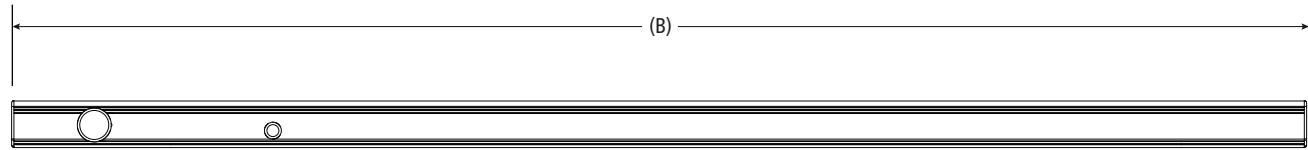

CBR-0004

Middle Crossbar Module

Dimensional Specifications on Page 2

Configuration as shown:

Rotation Left, Powder Coat Finish

Weight: 7 lbs

A: CBR-7210-68 Middle Crossbar, 68" Family

B:..... HKT-8407 Hardware Kit

[Modular Assembly Manuals](#)

CBR-0004

Middle Crossbar Module

Approximate dimensions as shown:

A: Crossbar Width 1.75"

B: Crossbar Length 63"

**Note: Mounting Hardware purchased separately. For more information, please contact Sales & Support.*