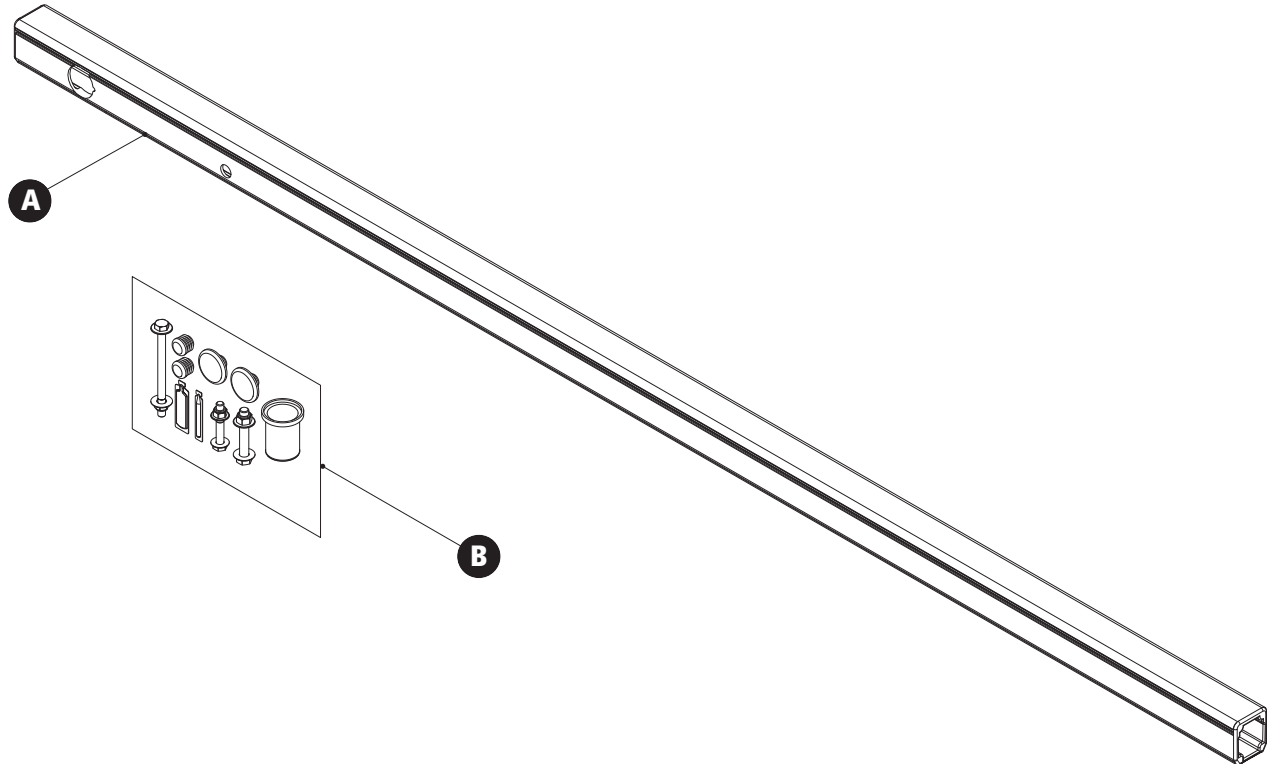

CBR-0004

Middle Crossbar Module

Dimensional Specifications on Page 2

Configuration as shown:

Rotation Left, Powder Coat Finish

Weight: 7 lbs

A: CBR-7210-68 Middle Crossbar, 68" Family

B:..... HKT-8407 Hardware Kit

[Modular Assembly Manuals](#)

CBR-0004

Middle Crossbar Module

Approximate dimensions as shown:

A: Crossbar Width 1.75"

B: Crossbar Length 63"

**Note: Mounting Hardware purchased separately. For more information, please contact Sales & Support.*