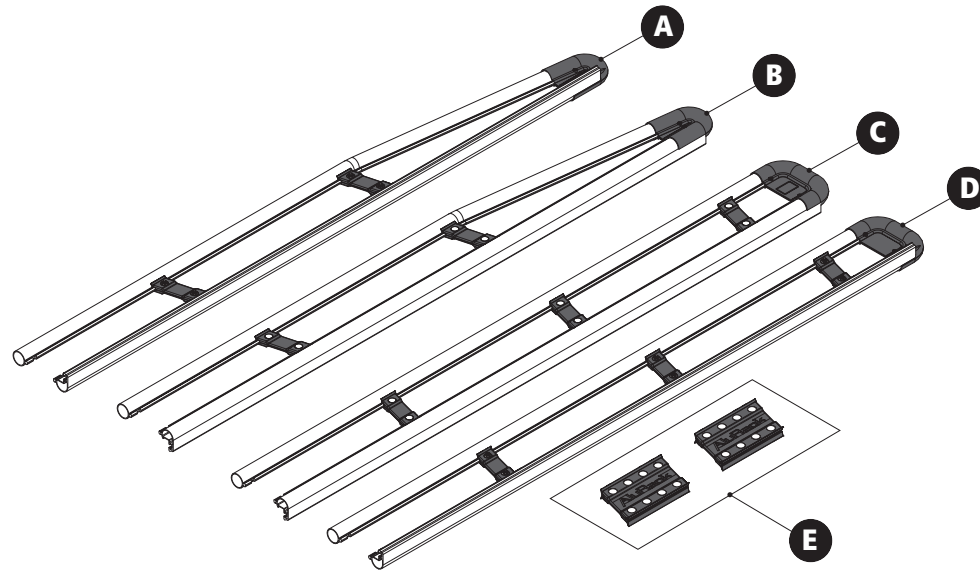

AR-2104

AluRack Side Rail Module, 120" Pair

Configuration as shown:

- AR-2104 (Clear Anodized)
- AR-2104-BLK (Black Anodized)

Weight: 24.75 lbs

- A:Front Left Hand Rail, 60"
- B: Front Right Hand Rail, 60"
- C: Rear Left Hand Rail, 60"
- D: Rear Right Hand Rail, 60"
- E: Connectors with Hardware, 6"

Approximate dimensions as shown:

- Overall Length..... 124"
- BTM Rail Length, Rear..... 60"
- BTM Rail Length, Front..... 60"
- Overall BTM Length..... 120"

Assembly Manual also available:

[AR-2100 Series](#)