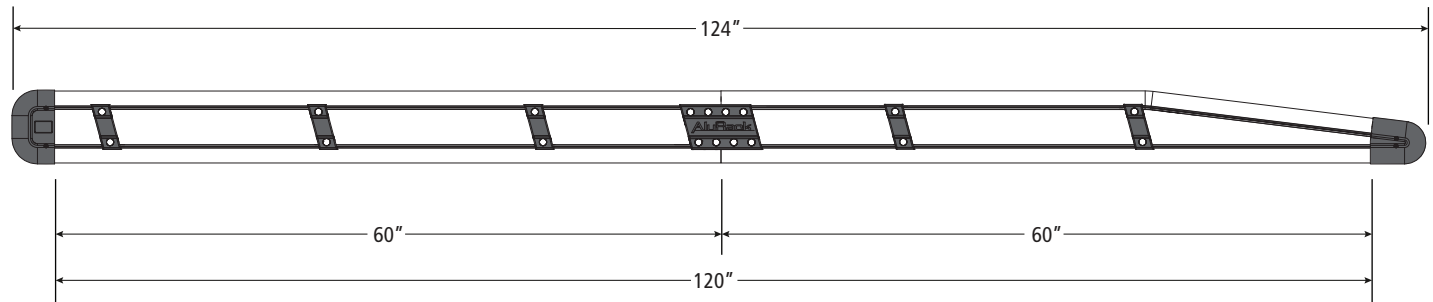

AR-2104

AluRack Side Rail Module, 120" Pair

Configuration as shown:

- AR-2104 (Clear Anodized)
- AR-2104-BLK (Black Anodized)

Weight: 24.75 lbs

- A:Front Left Hand Rail, 60"
- B: Front Right Hand Rail, 60"
- C: Rear Left Hand Rail, 60"
- D: Rear Right Hand Rail, 60"
- E: Connectors with Hardware, 6"

Approximate dimensions as shown:

- Overall Length..... 124"
- BTM Rail Length, Rear..... 60"
- BTM Rail Length, Front..... 60"
- Overall BTM Length..... 120"

Assembly Manual also available:

[AR-2100 Series](#)