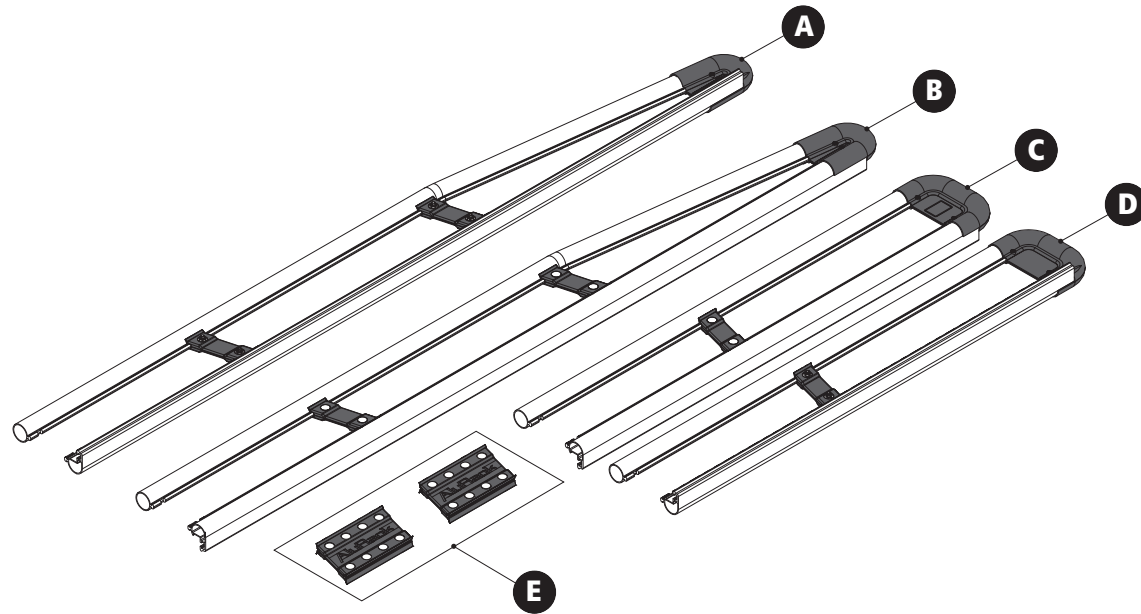

### AluRack Side Rail Module, 96" Pair

Configuration as shown:

AR-2102 (Clear Anodized)  
AR-2102-BLK (Black Anodized)

Weight: 20 lbs

- A: .....Front Left Hand Rail, 60"
- B: ..... Front Right Hand Rail, 60"
- C: ..... Rear Left Hand Rail, 36"
- D: ..... Rear Right Hand Rail, 36"
- E: ..... Connectors with Hardware, 6"

#### Approximate dimensions as shown:

- Overall Length..... 100"
- BTM Rail Length, Rear.....36"
- BTM Rail Length, Front.....60"
- Overall BTM Length.....96"

Assembly Manual also available: