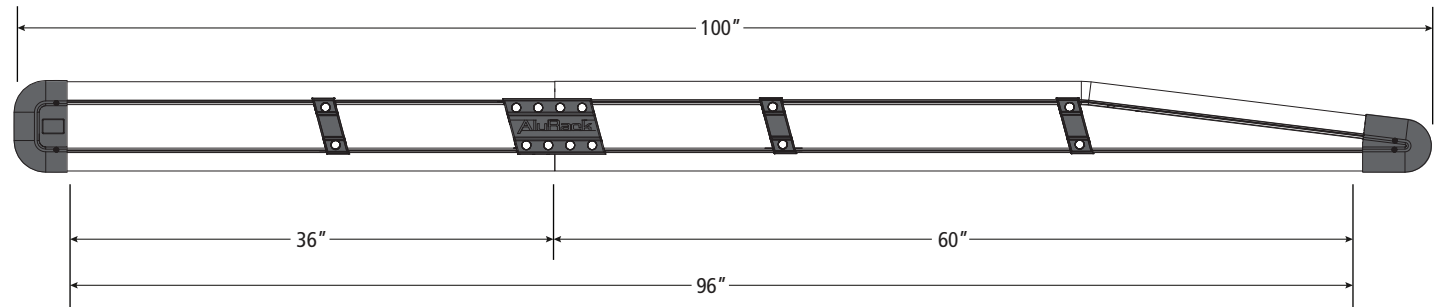

### AluRack Side Rail Module, 96" Pair

Configuration as shown:

AR-2102 (Clear Anodized)  
AR-2102-BLK (Black Anodized)

Weight: 20 lbs

- A: .....Front Left Hand Rail, 60"
- B: ..... Front Right Hand Rail, 60"
- C: ..... Rear Left Hand Rail, 36"
- D: ..... Rear Right Hand Rail, 36"
- E: ..... Connectors with Hardware, 6"

#### Approximate dimensions as shown:

- Overall Length..... 100"
- BTM Rail Length, Rear.....36"
- BTM Rail Length, Front.....60"
- Overall BTM Length.....96"

Assembly Manual also available: