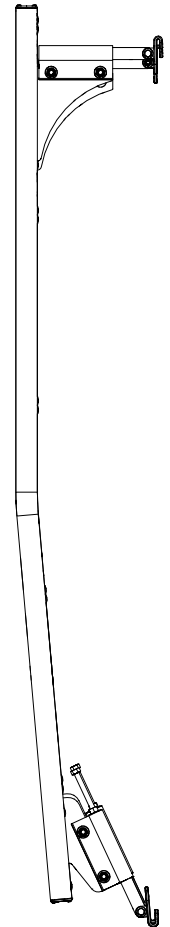

### 2004+ GMC Savana/Chevrolet Express Rear Door Access Ladder

Dimensional Specifications on Page 2

*Configuration as shown:*

AAL-8015 (Clear Anodized)

AAL-8015-BLK (Black Anodized) Vehicle-Specific

Mounting Bracket System

Overall Weight (empty): 15.5 lbs

### 2004+ GMC Savana/Chevrolet Express Rear Door Access Ladder

*Approximate dimensions as shown:*

- A: Overall Ladder Width ..... 15"
- B: Usable Ladder Width ..... 11.75"
- C: Ladder Height ..... 54"
- D: Door Seam Offset ..... 3.65"