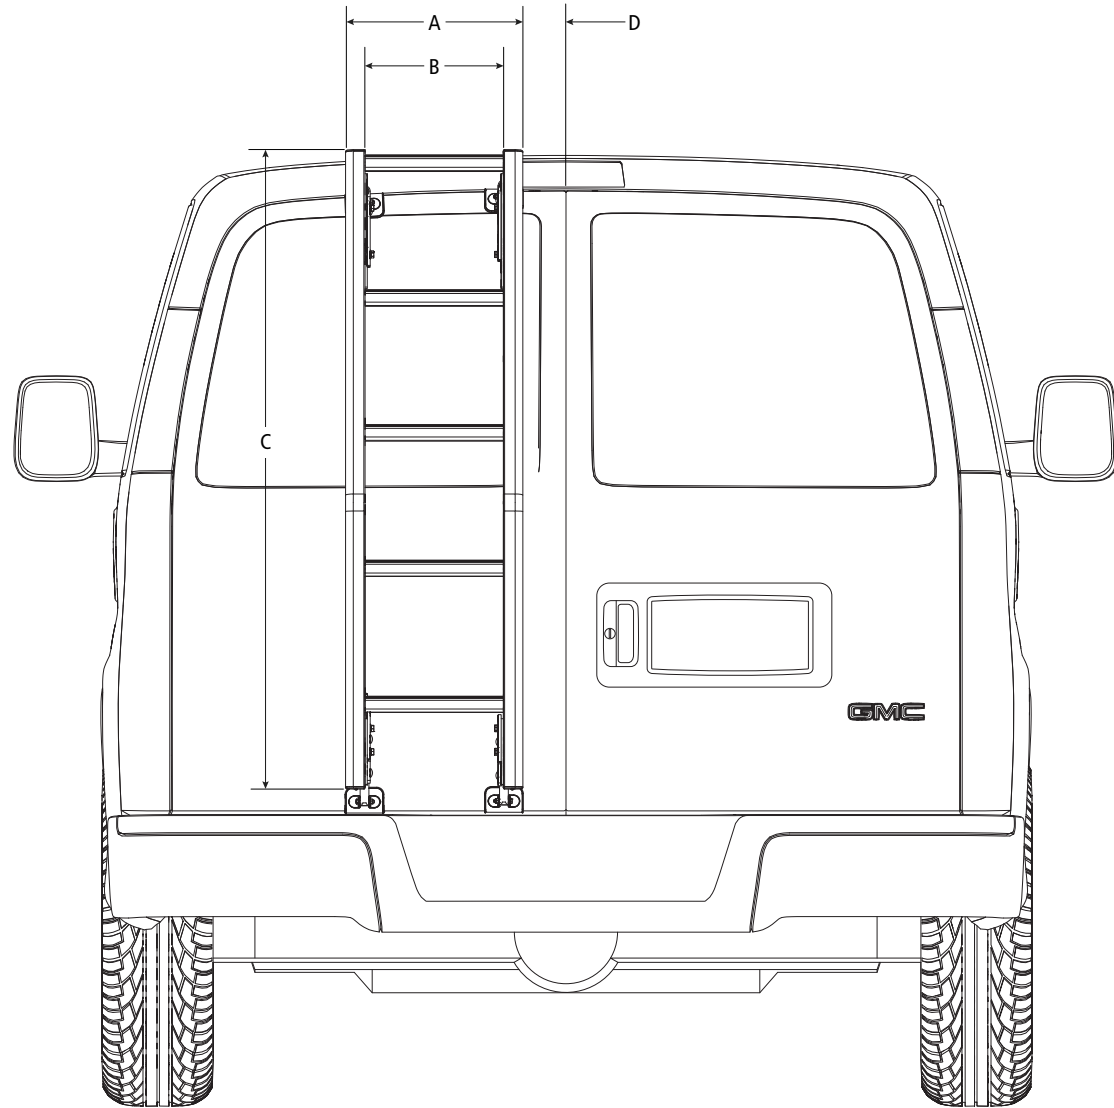

### 2004+ GMC Savana/Chevrolet Express Rear Door Access Ladder

Dimensional Specifications on Page 2

*Configuration as shown:*

AAL-8015 (Clear Anodized)

AAL-8015-BLK (Black Anodized) Vehicle-Specific

Mounting Bracket System

Overall Weight (empty): 15.5 lbs

### 2004+ GMC Savana/Chevrolet Express Rear Door Access Ladder

*Approximate dimensions as shown:*

- A: Overall Ladder Width ..... 15"
- B: Usable Ladder Width ..... 11.75"
- C: Ladder Height ..... 54"
- D: Door Seam Offset ..... 3.65"