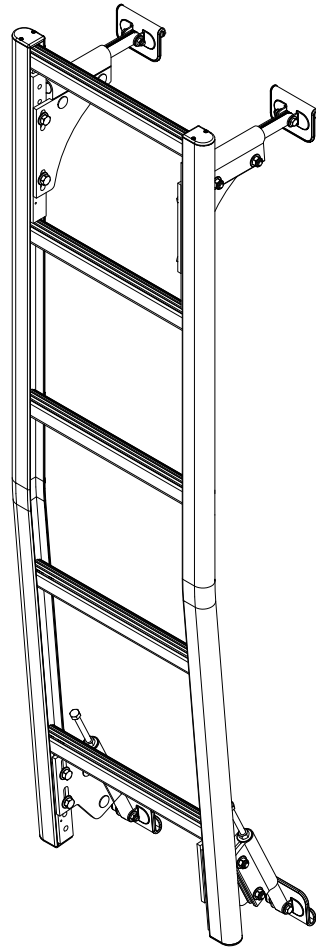

### 2004+ GMC Savana/Chevrolet Express Rear Door Access Ladder

Dimensional Specifications on Page 2

*Configuration as shown:*

AAL-8015 (Clear Anodized)

AAL-8015-BLK (Black Anodized) Vehicle-Specific

Mounting Bracket System

Overall Weight (empty): 15.5 lbs

### 2004+ GMC Savana/Chevrolet Express Rear Door Access Ladder

*Approximate dimensions as shown:*

- A: Overall Ladder Width ..... 15"
- B: Usable Ladder Width ..... 11.75"
- C: Ladder Height ..... 54"
- D: Door Seam Offset ..... 3.65"