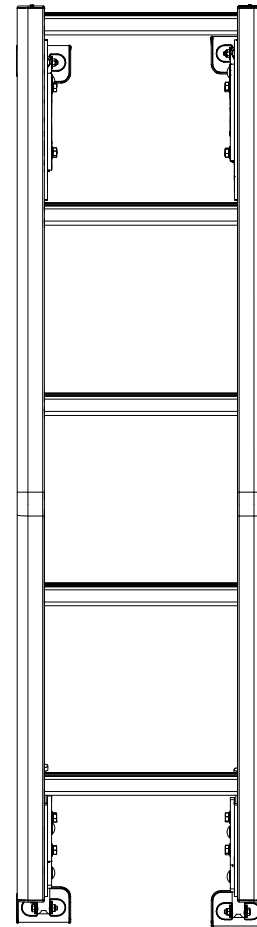

### 2004+ GMC Savana/Chevrolet Express Rear Door Access Ladder

Dimensional Specifications on Page 2

*Configuration as shown:*

AAL-8015 (Clear Anodized)

AAL-8015-BLK (Black Anodized) Vehicle-Specific

Mounting Bracket System

Overall Weight (empty): 15.5 lbs

### 2004+ GMC Savana/Chevrolet Express Rear Door Access Ladder

*Approximate dimensions as shown:*

- A: Overall Ladder Width ..... 15"
- B: Usable Ladder Width ..... 11.75"
- C: Ladder Height ..... 54"
- D: Door Seam Offset ..... 3.65"