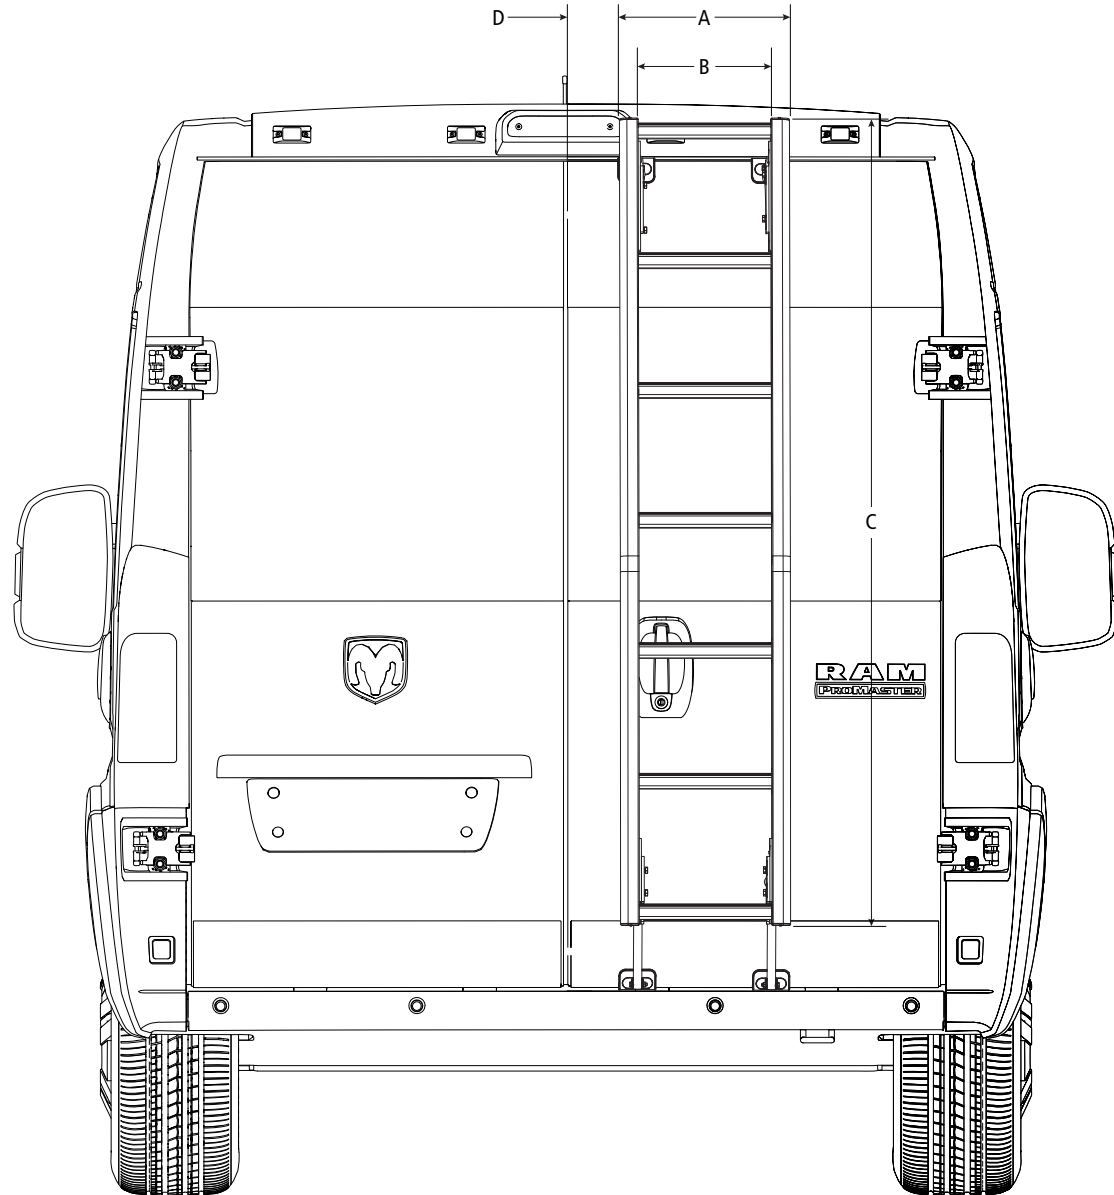

AAL-8008

2014+ Ram ProMaster–H2 Rear Door Access Ladder

Approximate dimensions as shown:

- A: Overall Ladder Width ..... 15"
- B: Usable Ladder Width ..... 11.75"
- C: Ladder Height ..... 72"
- D: Door Seam Offset ..... 4.50"

Assembly Manual also available:

AAL-8008

USOV-AAL8008-US01 Rev-B 0118