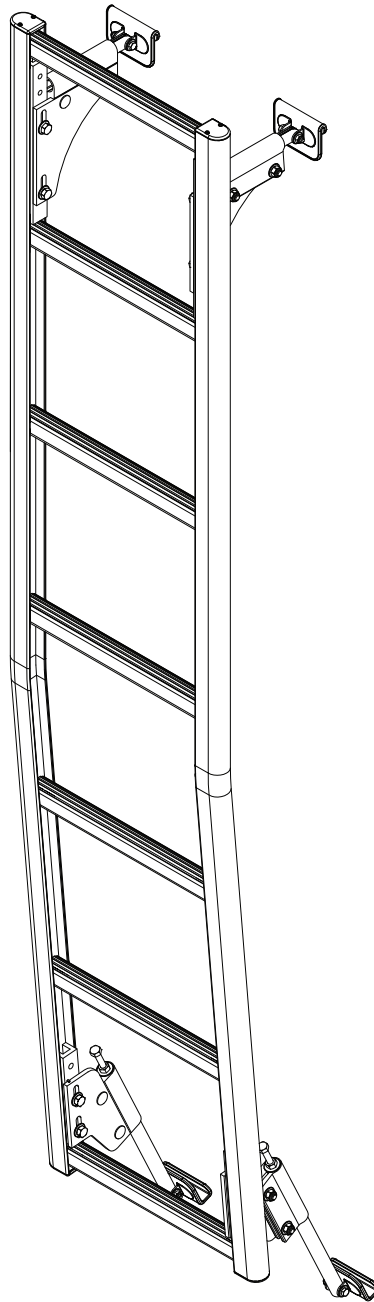

### 2014+ Ram ProMaster-H2 Rear Door Access Ladder

Dimensional Specifications on Page 2

*Configuration as shown:*

AAL-8008 (Clear Anodized)

AAL-8008-BLK (Black Anodized)

Vehicle-Specific Mounting Bracket System

Overall Weight (empty): 18.25 lbs

### 2014+ Ram ProMaster–H2 Rear Door Access Ladder

*Approximate dimensions as shown:*

- A: Overall Ladder Width ..... 15"
- B: Usable Ladder Width ..... 11.75"
- C: Ladder Height ..... 72"
- D: Door Seam Offset ..... 4.50"