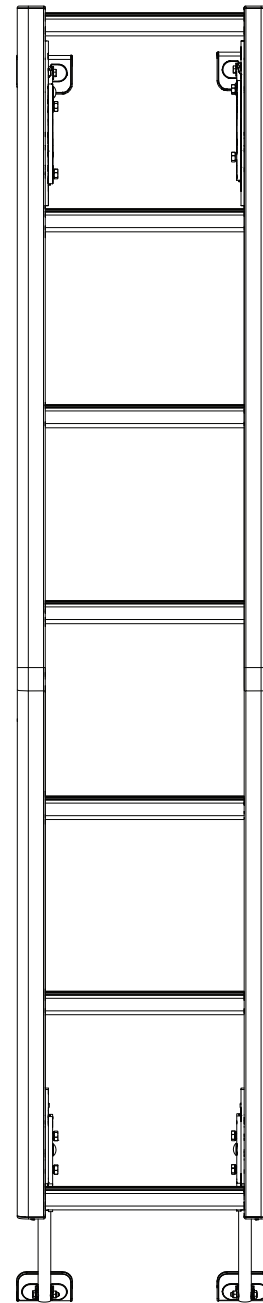

### 2014+ Ram ProMaster-H2 Rear Door Access Ladder

Dimensional Specifications on Page 2

*Configuration as shown:*

AAL-8008 (Clear Anodized)

AAL-8008-BLK (Black Anodized)

Vehicle-Specific Mounting Bracket System

Overall Weight (empty): 18.25 lbs

### 2014+ Ram ProMaster–H2 Rear Door Access Ladder

*Approximate dimensions as shown:*

- A: Overall Ladder Width ..... 15"
- B: Usable Ladder Width ..... 11.75"
- C: Ladder Height ..... 72"
- D: Door Seam Offset ..... 4.50"