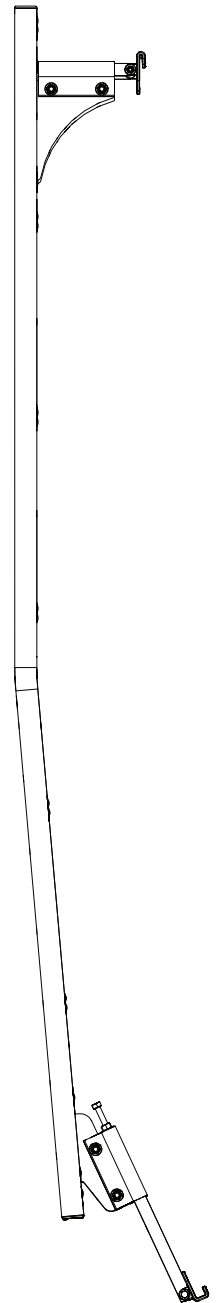

### 2014+ Ram ProMaster-H2 Rear Door Access Ladder

Dimensional Specifications on Page 2

*Configuration as shown:*

AAL-8008 (Clear Anodized)

AAL-8008-BLK (Black Anodized)

Vehicle-Specific Mounting Bracket System

Overall Weight (empty): 18.25 lbs

### 2014+ Ram ProMaster–H2 Rear Door Access Ladder

*Approximate dimensions as shown:*

- A: Overall Ladder Width ..... 15"
- B: Usable Ladder Width ..... 11.75"
- C: Ladder Height ..... 72"
- D: Door Seam Offset ..... 4.50"