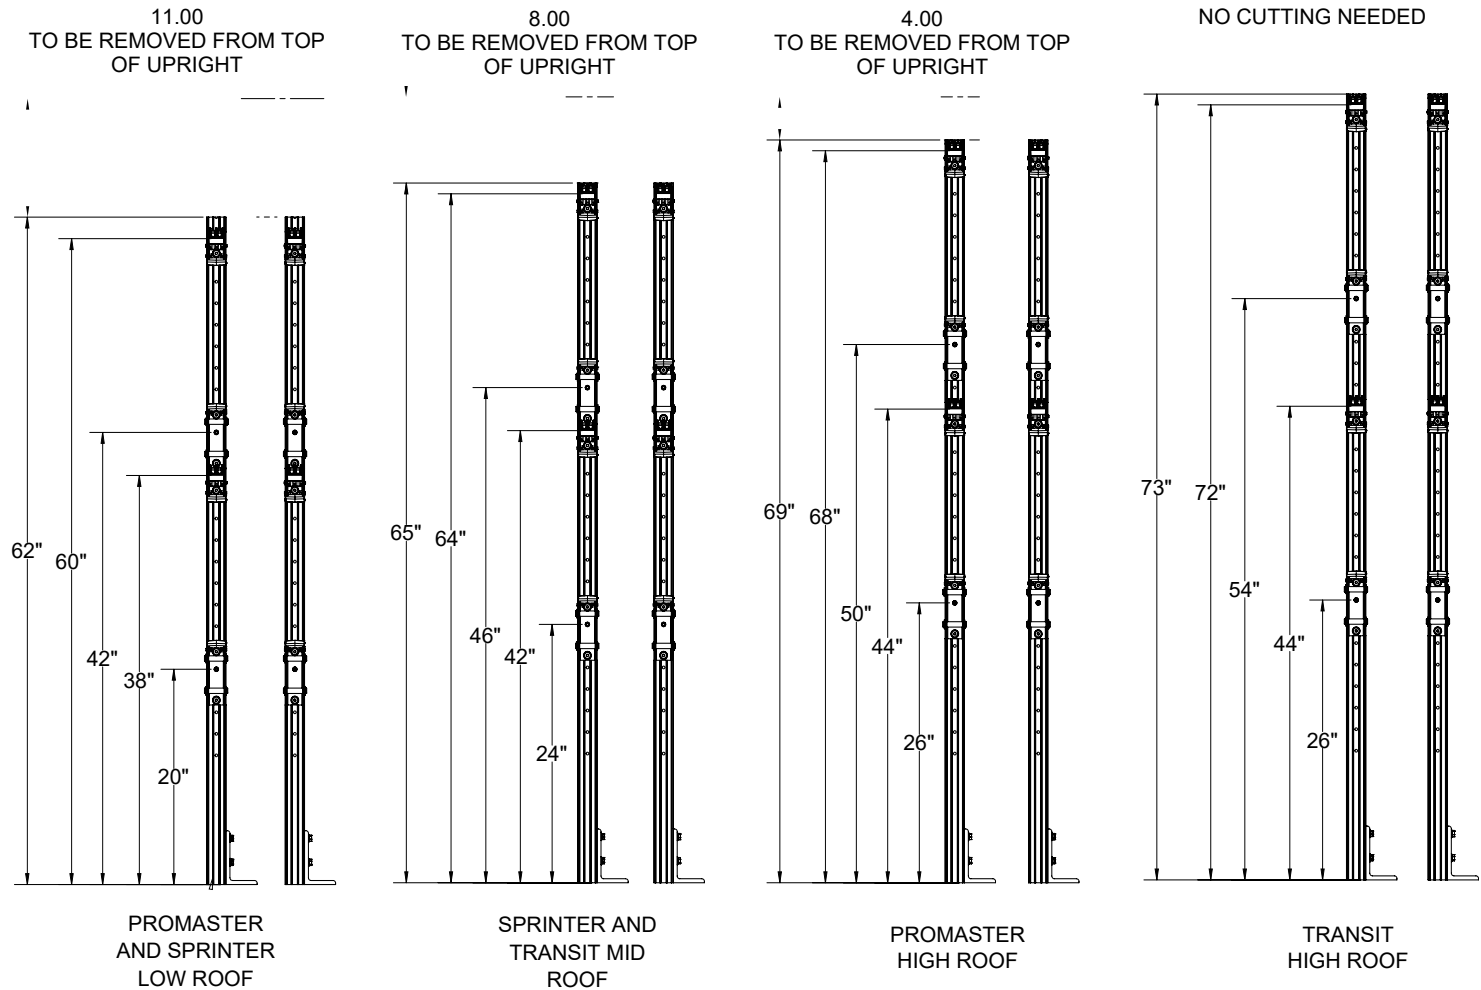

PRIME DESIGN™

A Safe Fleet Brand

FPU-3250

FoldPro Shelving

Configurable Shelf Height
Upright Pair

Approximate dimensions as shown:

Height.....73"

**Note: See Assembly Manual for details on height modifications and cutting.*

Assembly Manual also available:

FPU-3250

USOV-FPU-3250-US01 Rev-A 0623

FPU-3250

FoldPro Shelving

Configurable Shelf Height
Upright Pair

Approximate dimensions as shown:

NOTE: BOTTOM OF UPRIGHT CAN BE DETERMINED BY THE END WITHOUT SHELF BRACKET HOLES

*Note: See Assembly Manual for details on height modifications and cutting.

Assembly Manual also available:

FPU-3250

USOV-FPU-3250-US01 Rev-A 0623