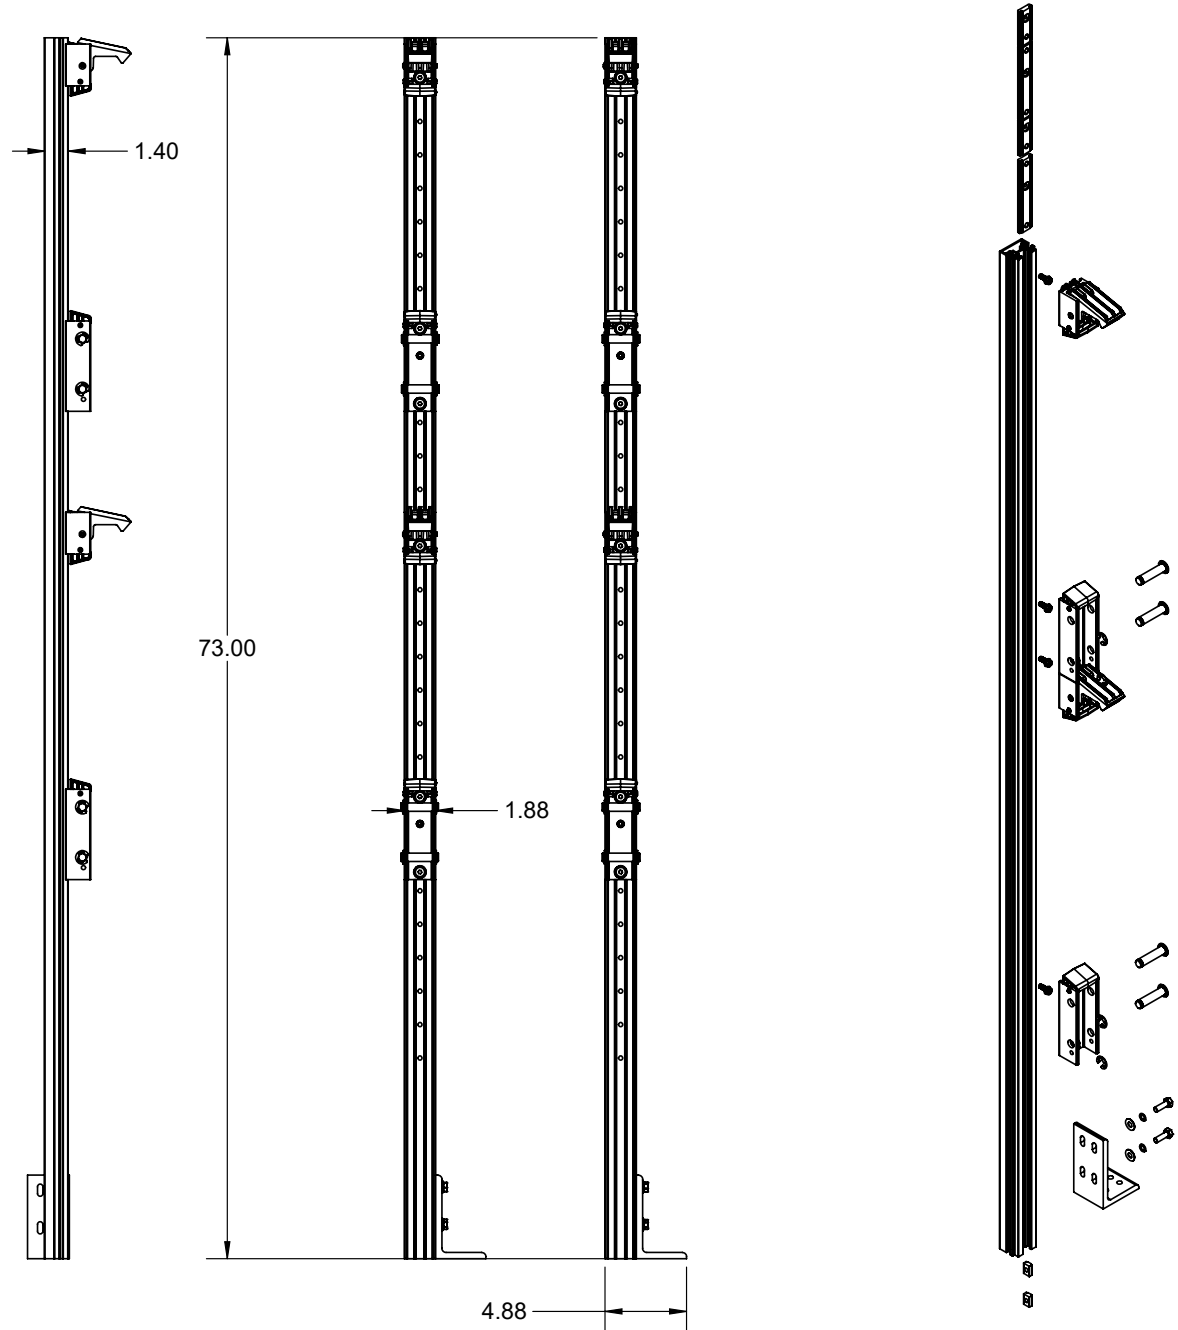

PRIME DESIGN™

A Safe Fleet Brand

FPU-3250

FoldPro Shelving

Configurable Shelf Height
Upright Pair

Approximate dimensions as shown:

Height.....73"

**Note: See Assembly Manual for details on height modifications and cutting.*

Assembly Manual also available:

FPU-3250

USOV-FPU-3250-US01 Rev-A 0623

FPU-3250

FoldPro Shelving

Configurable Shelf Height
Upright Pair

Approximate dimensions as shown:

NOTE: BOTTOM OF UPRIGHT CAN BE DETERMINED BY THE END WITHOUT SHELF BRACKET HOLES

*Note: See Assembly Manual for details on height modifications and cutting.

Assembly Manual also available:

FPU-3250

USOV-FPU-3250-US01 Rev-A 0623